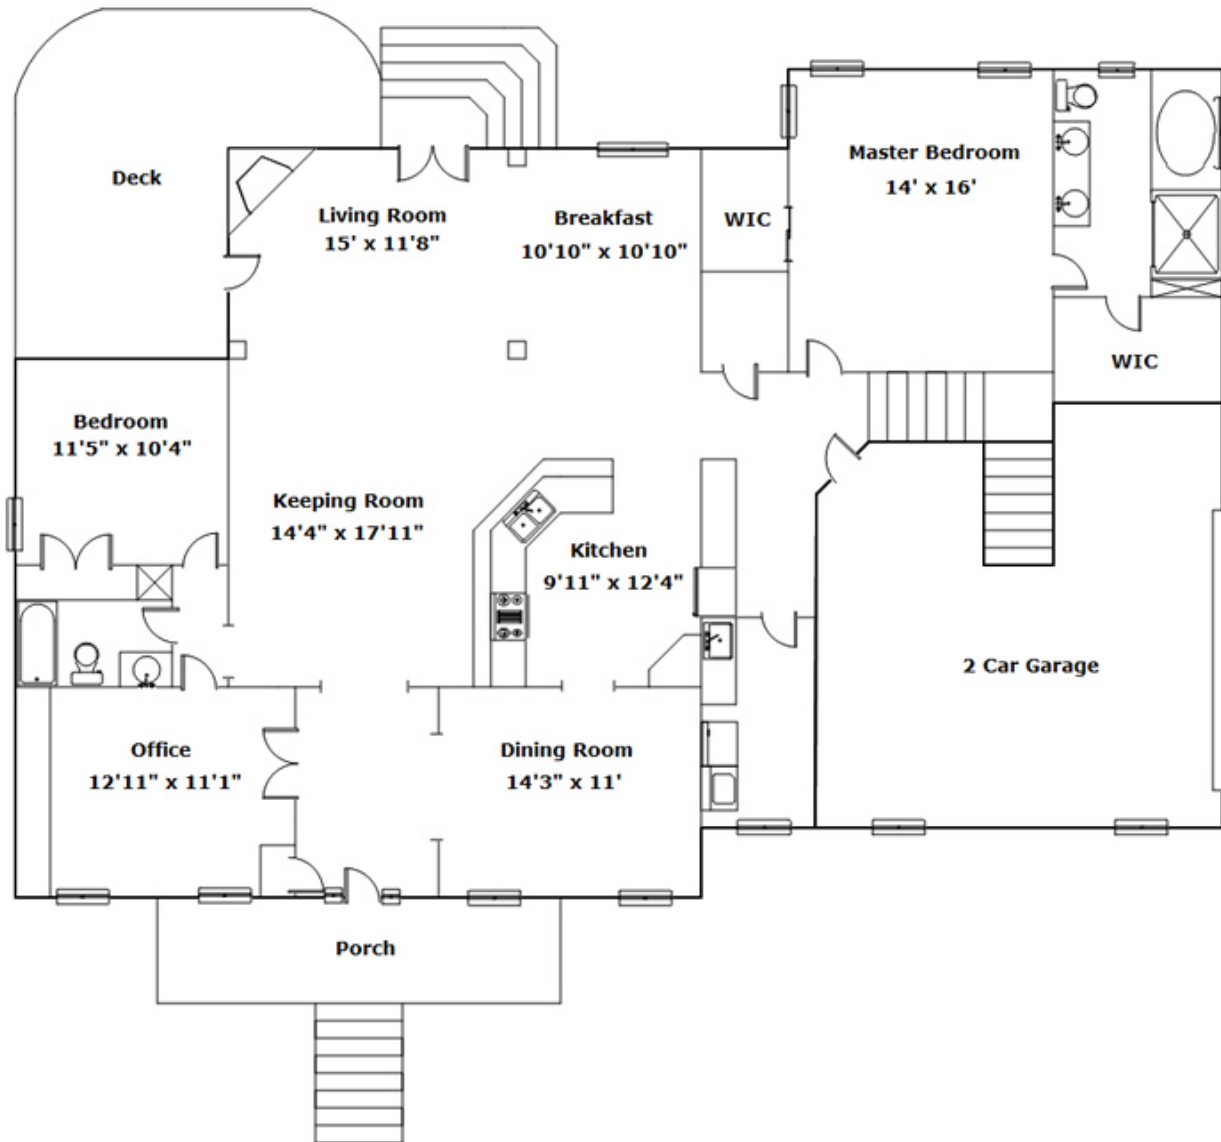

Drawn by: Look2 Homes Columbia

<http://www.look2homes.com/l2fp/floorplan/index.php?oid=18459>

Martha McCoy

Office Phone: 803-447-2417

Cell Phone: 803-447-2417

martha@marthamccoy.com

<http://marthamccoy.com>

RESIDENTIAL BROKERAGE