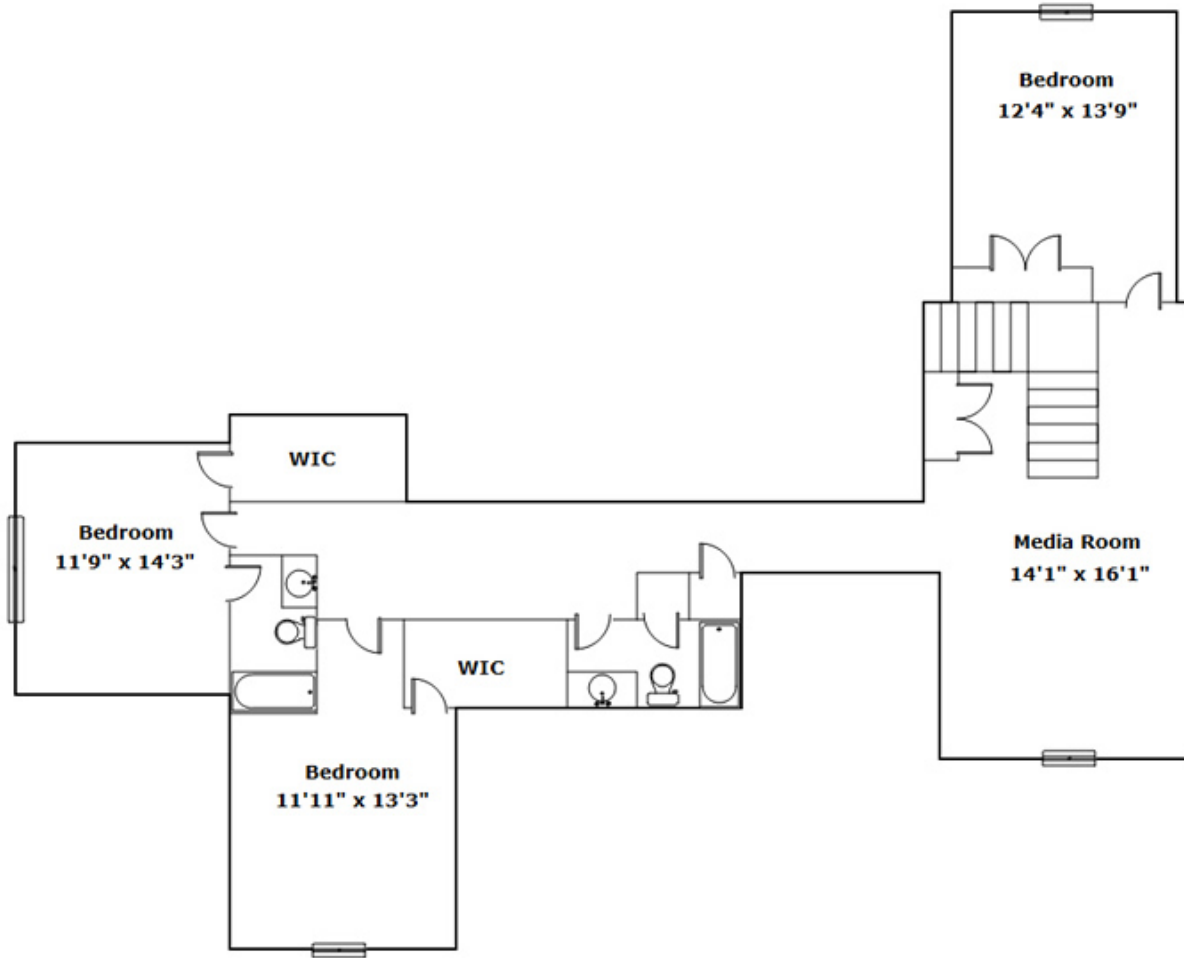

Cell Phone: 803-447-2417

martha@marthamccoy.com

<http://marthamccoy.com>

RESIDENTIAL BROKERAGE

208 Overlook Dr - Blythewood, SC 29016

Drawn by: Look2 Homes Columbia

<http://www.look2homes.com/l2fp/floorplan/index.php?oid=18459>