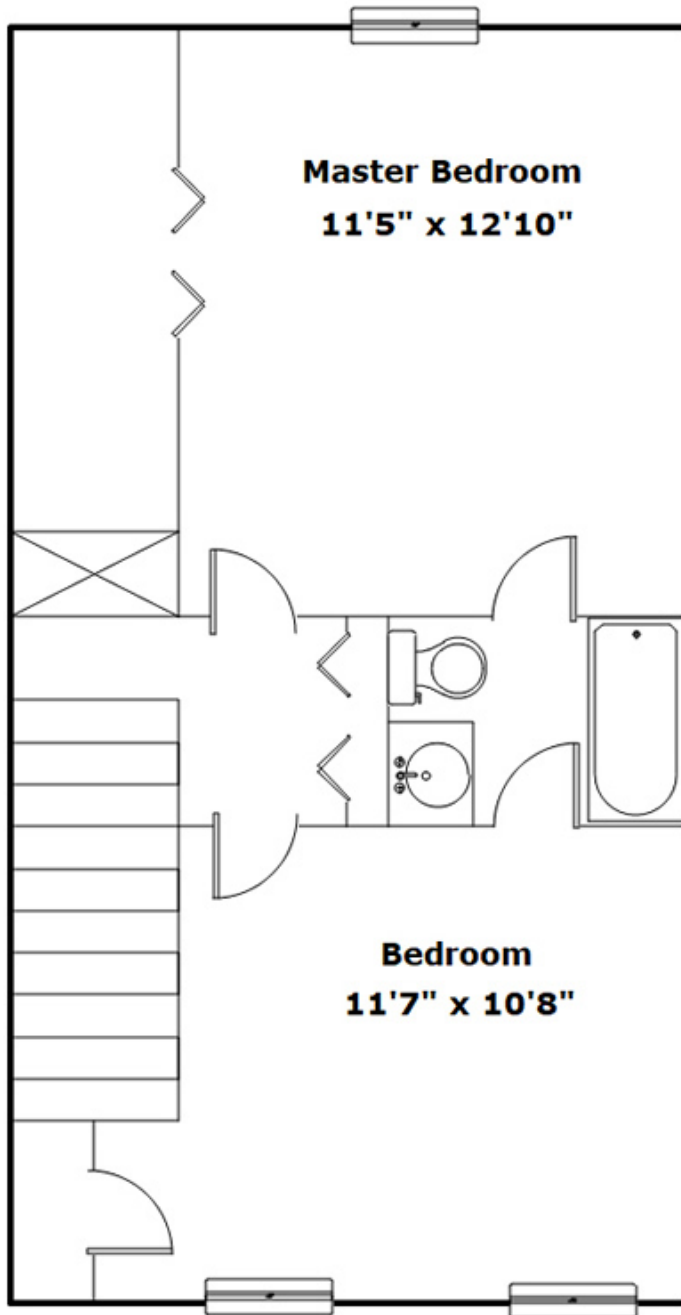

142 Pinewood Dr - Batesburg-Leesville, SC 29006

Drawn by: Look2 Homes Columbia
<http://www.look2homes.com/l2fp/floorplan/index.php?oid=18267>

Anthony Jerry
Office Phone: 803-772-5858
Cell Phone: 803-413-1951
ajerryhomechoice@hotmail.com
<http://https://anthonyjerry.kwrealty.com/>

Information is deemed reliable but not guaranteed!