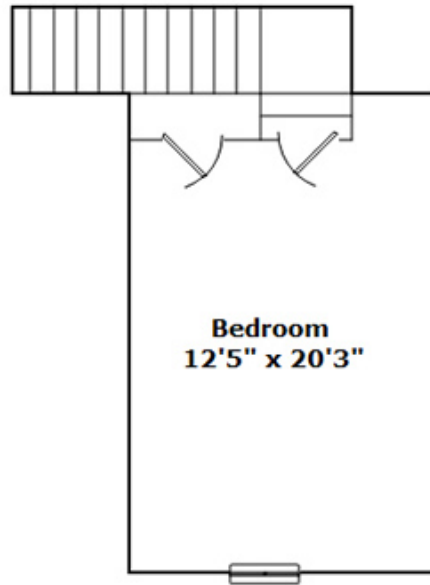

101 Giants Ridge Road - Easley, SC 29642

Drawn by: Look2 Home Marketing Upstate SC
<http://www.look2homes.com/l2fp/floorplan/index.php?oid=18262>

Braxton Sheriff
Cell Phone: 864-704-6656
Braxtonsheriff@kw.com

Information is deemed reliable but not guaranteed!

KELLERWILLIAMS