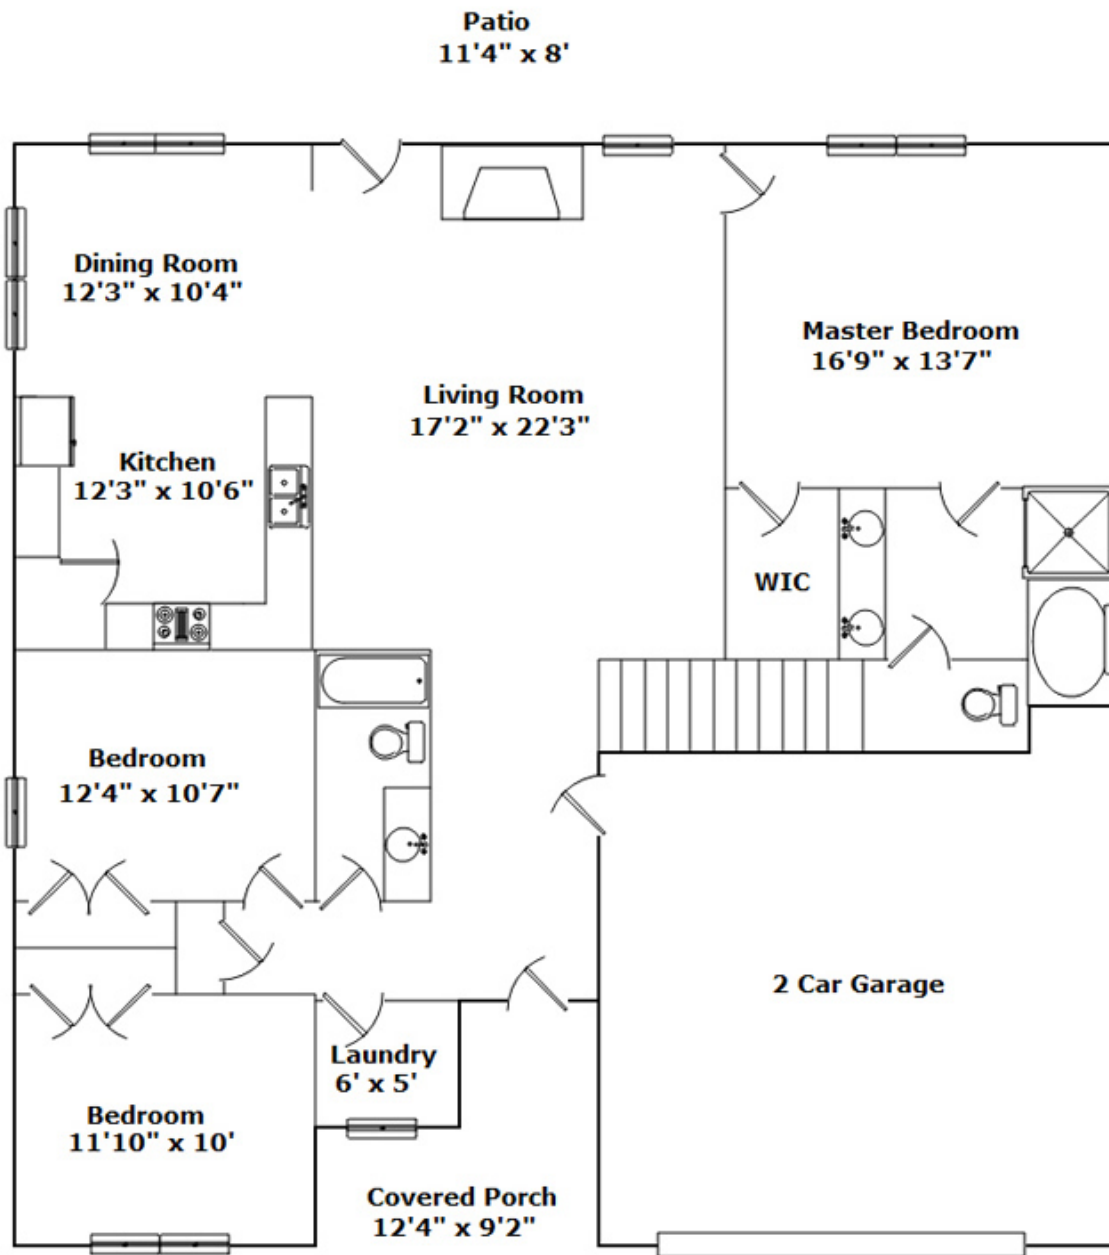

101 Giants Ridge Road - Easley, SC 29642

Drawn by: Look2 Home Marketing Upstate SC
<http://www.look2homes.com/l2fp/floorplan/index.php?oid=18262>

Braxton Sheriff
Cell Phone: 864-704-6656
Braxtonsheriff@kw.com

Information is deemed reliable but not guaranteed!

KELLERWILLIAMS