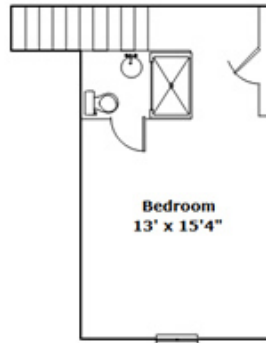

554 Hope Ferry Rd - Lexington, SC 29072

Drawn by: Look2 Homes Columbia

<http://www.look2homes.com/l2fp/floorplan/index.php?oid=18260>