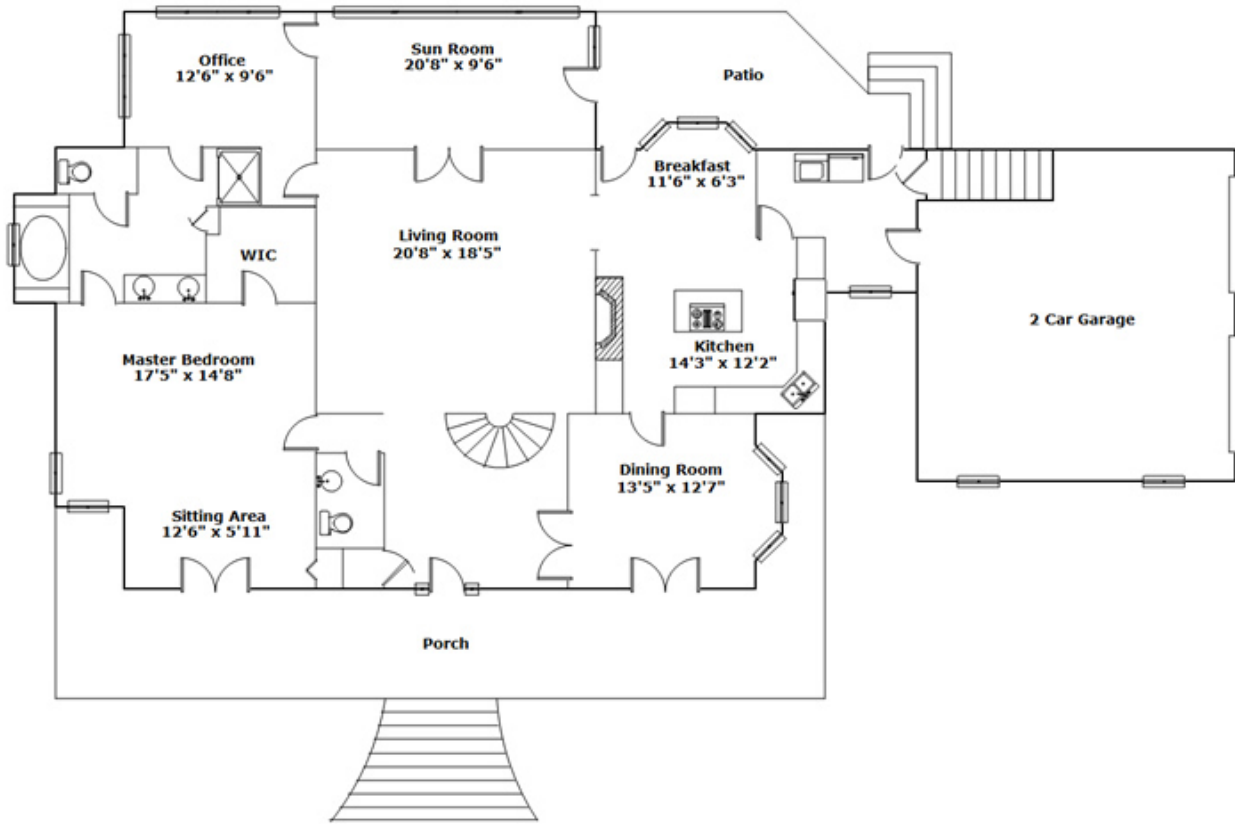

554 Hope Ferry Rd - Lexington, SC 29072

Drawn by: Look2 Homes Columbia

<http://www.look2homes.com/l2fp/floorplan/index.php?oid=18260>

Ray Stoudemire

Office Phone: 803-957-5566

Cell Phone: 803-960-3083

ray@raystoudemire.com

<http://www.raystoudemire.com>

Information is deemed reliable but not guaranteed!

RESIDENTIAL BROKERAGE