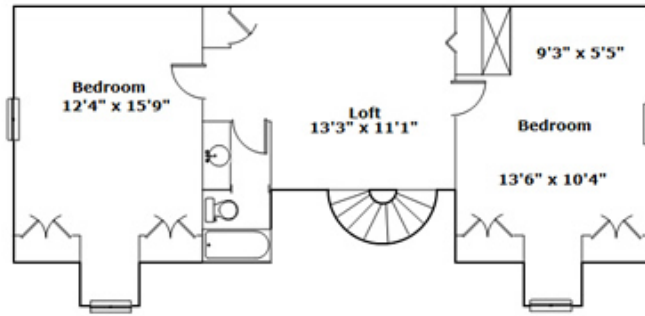

554 Hope Ferry Rd - Lexington, SC 29072

Drawn by: Look2 Homes Columbia

<http://www.look2homes.com/l2fp/floorplan/index.php?oid=18260>

Ray Stoudemire

Office Phone: 803-957-5566

Cell Phone: 803-960-3083

ray@raystoudemire.com

<http://www.raystoudemire.com>

Information is deemed reliable but not guaranteed!

RESIDENTIAL BROKERAGE