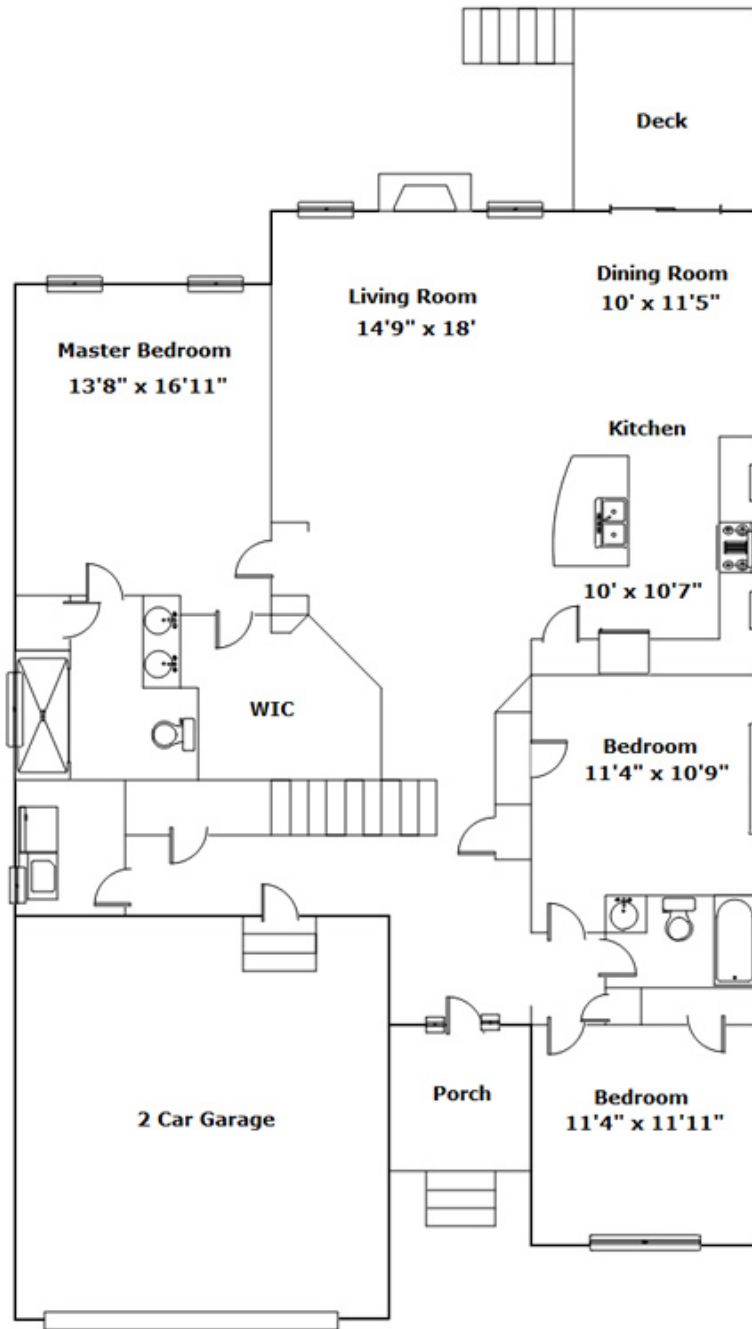

1264 Beechfern Circle - Elgin, SC 29045

Drawn by: Look2 Homes Columbia

<http://www.look2homes.com/l2fp/floorplan/index.php?oid=18114>

Lisa Despres

Office Phone: 803-754-8222

Cell Phone: 803-206-3861

melissa.despres@cbcarolinas.com

Information is deemed reliable but not guaranteed!

RESIDENTIAL BROKERAGE