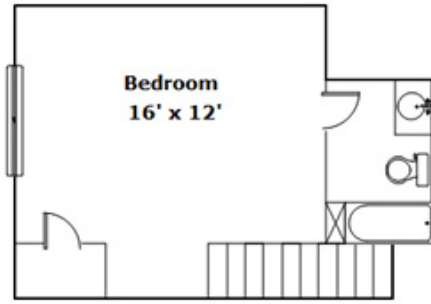

Drawn by: Look2 Homes Columbia

<http://www.look2homes.com/l2fp/floorplan/index.php?oid=18114>

Lisa Despres

Office Phone: 803-754-8222

Cell Phone: 803-206-3861

melissa.despres@cbcarolinas.com

Information is deemed reliable but not guaranteed!