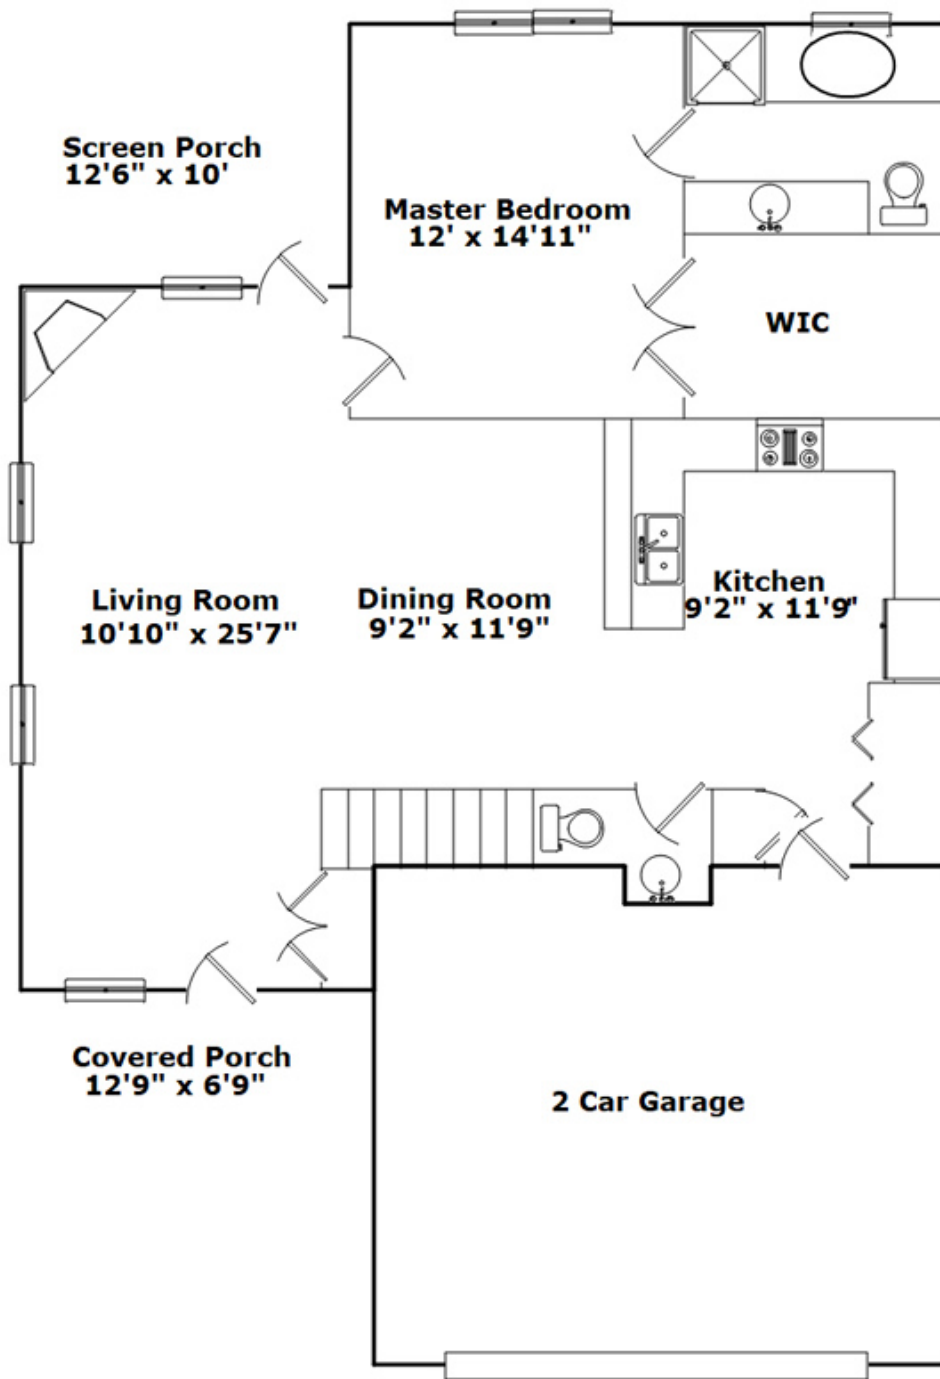

30 Butler Crossing - Mauldin, SC 29662

Drawn by: Look2 Home Marketing Upstate SC
<http://www.look2homes.com/l2fp/floorplan/index.php?oid=17996>

Julie Howe

Cell Phone: 864-678-0186

Julie.Howe@allentate.com

<http://www.juliehowerealtor.com/>

Information is deemed reliable but not guaranteed!