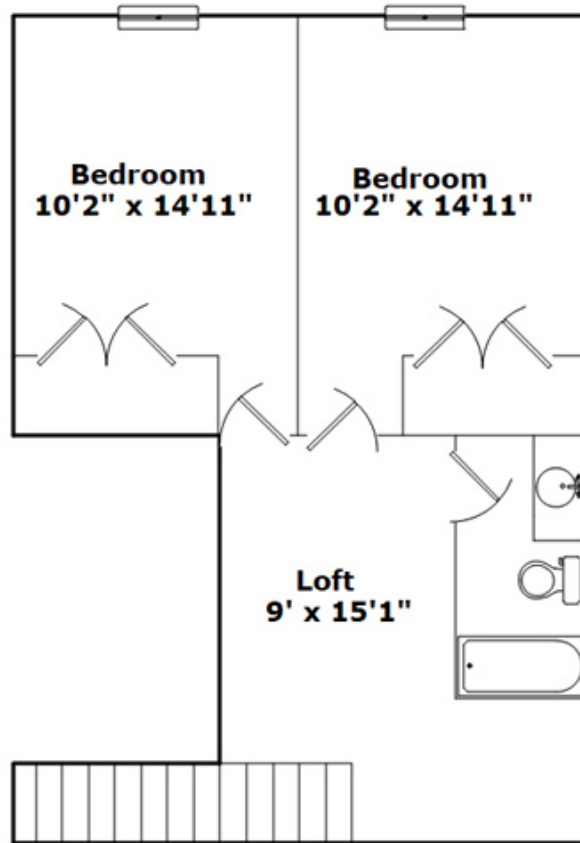

30 Butler Crossing - Mauldin, SC 29662

Drawn by: Look2 Home Marketing Upstate SC
<http://www.look2homes.com/l2fp/floorplan/index.php?oid=17996>

Cell Phone: 864-678-0186

Julie.Howe@allentate.com

<http://www.juliehowerealtor.com/>

Information is deemed reliable but not guaranteed!