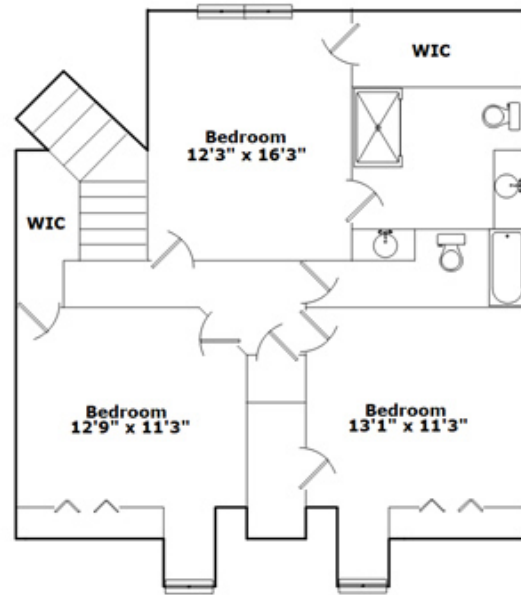

135 Scott Trace - Salisbury, NC 28147

Drawn by: Look2 Home Marketing Upstate SC

<http://www.look2homes.com/l2fp/floorplan/index.php?oid=17862>

Regina Vance

Cell Phone: 704-361-2292

rvance@cbscarolinas.com

<http://www.ReginaandJerryVance.com>

Information is deemed reliable but not guaranteed!

RESIDENTIAL BROKERAGE