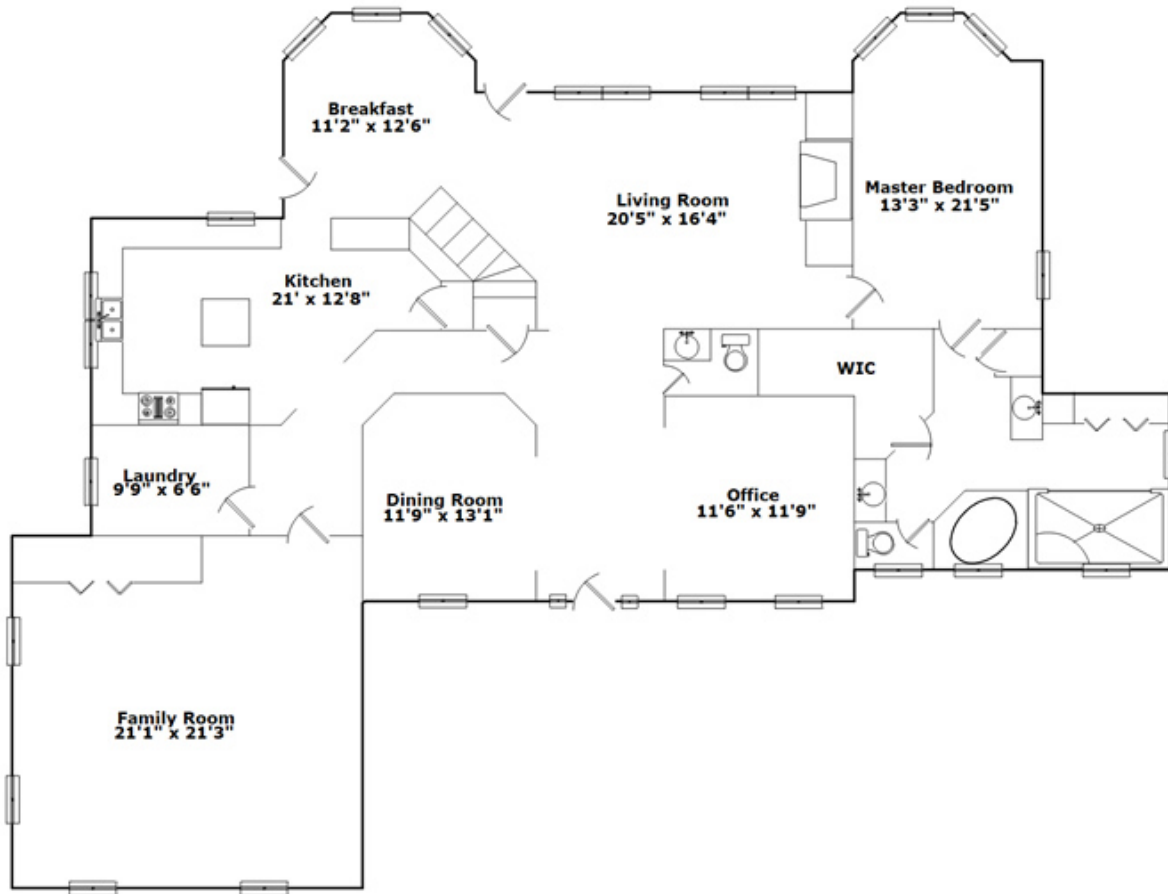

135 Scott Trace - Salisbury, NC 28147

Drawn by: Look2 Home Marketing Upstate SC
<http://www.look2homes.com/l2fp/floorplan/index.php?oid=17862>

Regina Vance

Cell Phone: 704-361-2292
rvance@cbscarolinas.com
<http://www.ReginaandJerryVance.com>

Information is deemed reliable but not guaranteed!

RESIDENTIAL BROKERAGE