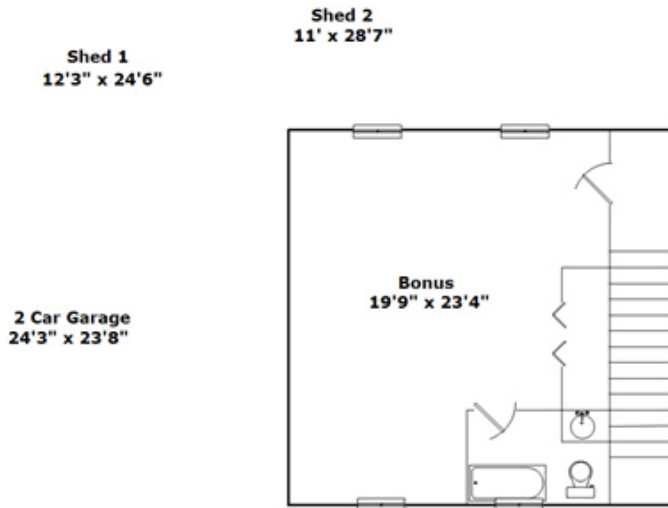

135 Scott Trace - Salisbury, NC 28147

Drawn by: Look2 Home Marketing Upstate SC
<http://www.look2homes.com/l2fp/floorplan/index.php?oid=17862>

Regina Vance

Cell Phone: 704-361-2292

rvance@cbscarolinas.com

<http://www.ReginaandJerryVance.com>

Information is deemed reliable but not guaranteed!

RESIDENTIAL BROKERAGE