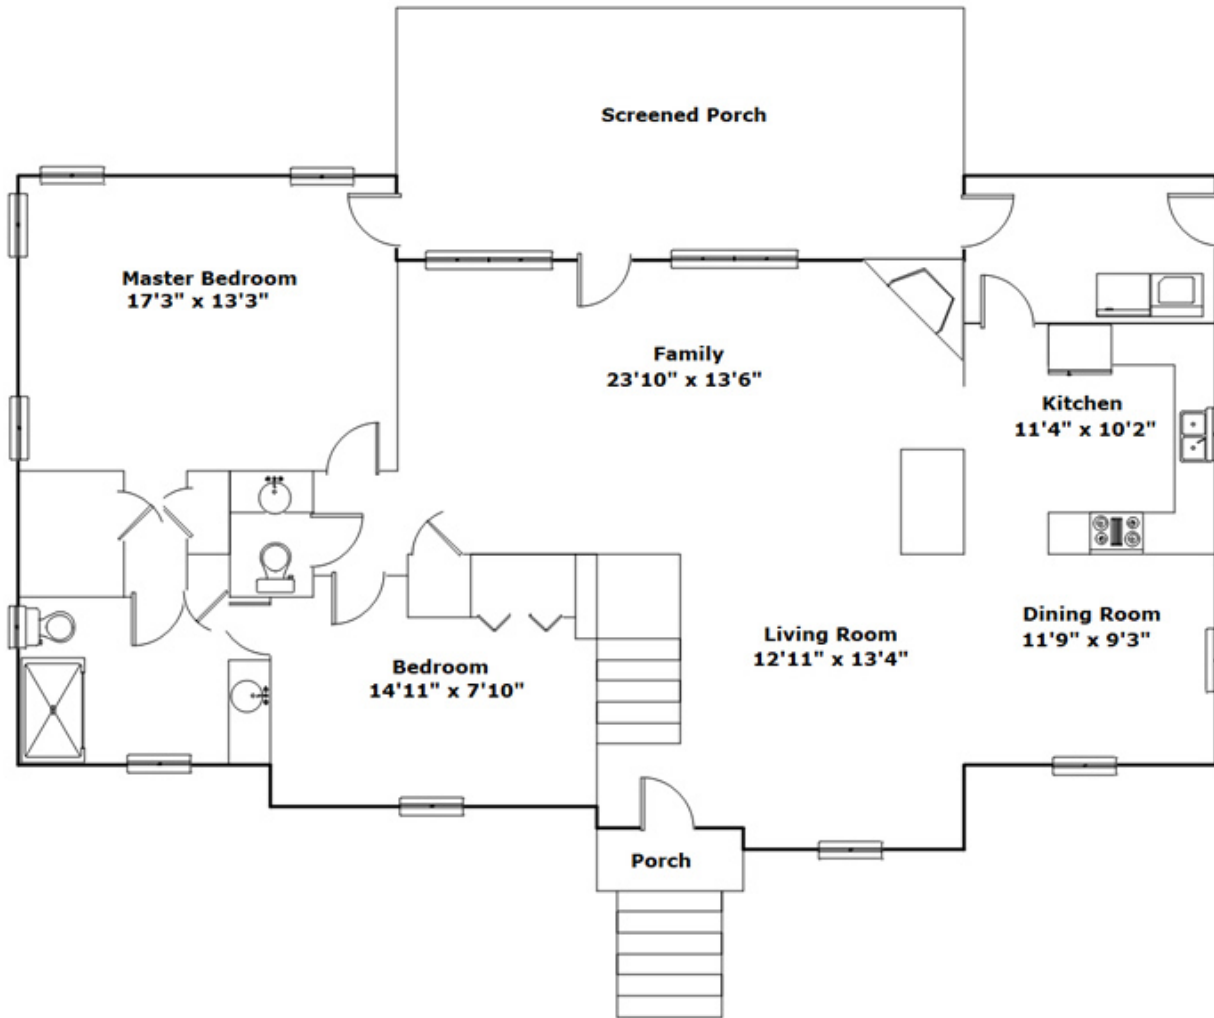

Drawn by: Look2 Homes Columbia

<http://www.look2homes.com/l2fp/floorplan/index.php?oid=17848>

Sheila McCaskill

Office Phone: 803-957-5566

Cell Phone: 803-917-2493

sheilamccaskill@yahoo.com

<http://www.sheilamccaskill.com>

RESIDENTIAL BROKERAGE

Information is deemed reliable but not guaranteed!