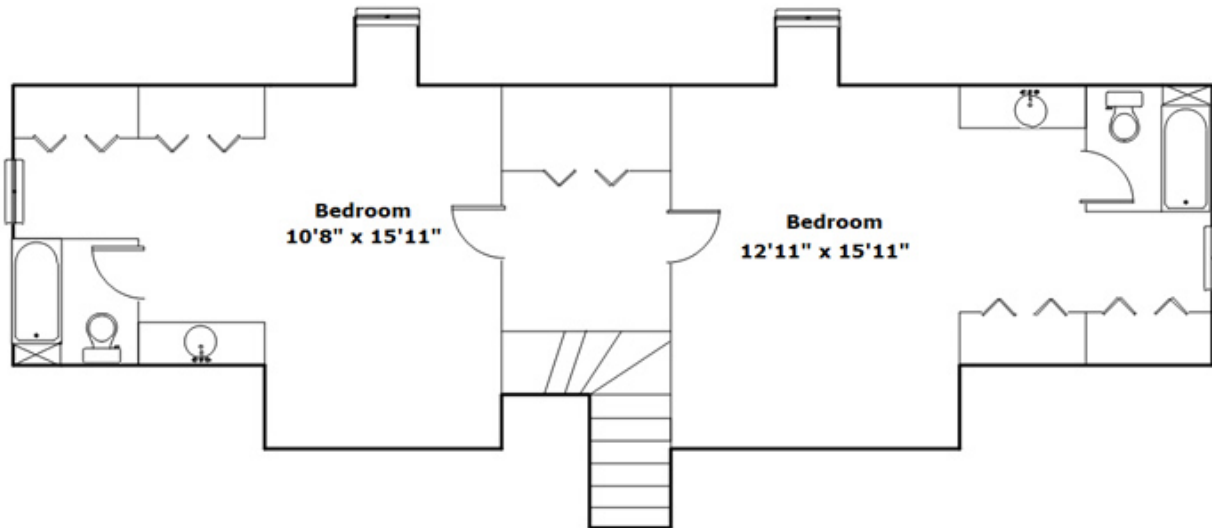

237 Woodridge Ct - Batesburg-Leesville, SC 29070

Drawn by: Look2 Homes Columbia

<http://www.look2homes.com/l2fp/floorplan/index.php?oid=17848>

Sheila McCaskill

Office Phone: 803-957-5566

Cell Phone: 803-917-2493

sheilamccaskill@yahoo.com

<http://www.sheilamccaskill.com>

Information is deemed reliable but not guaranteed!

RESIDENTIAL BROKERAGE