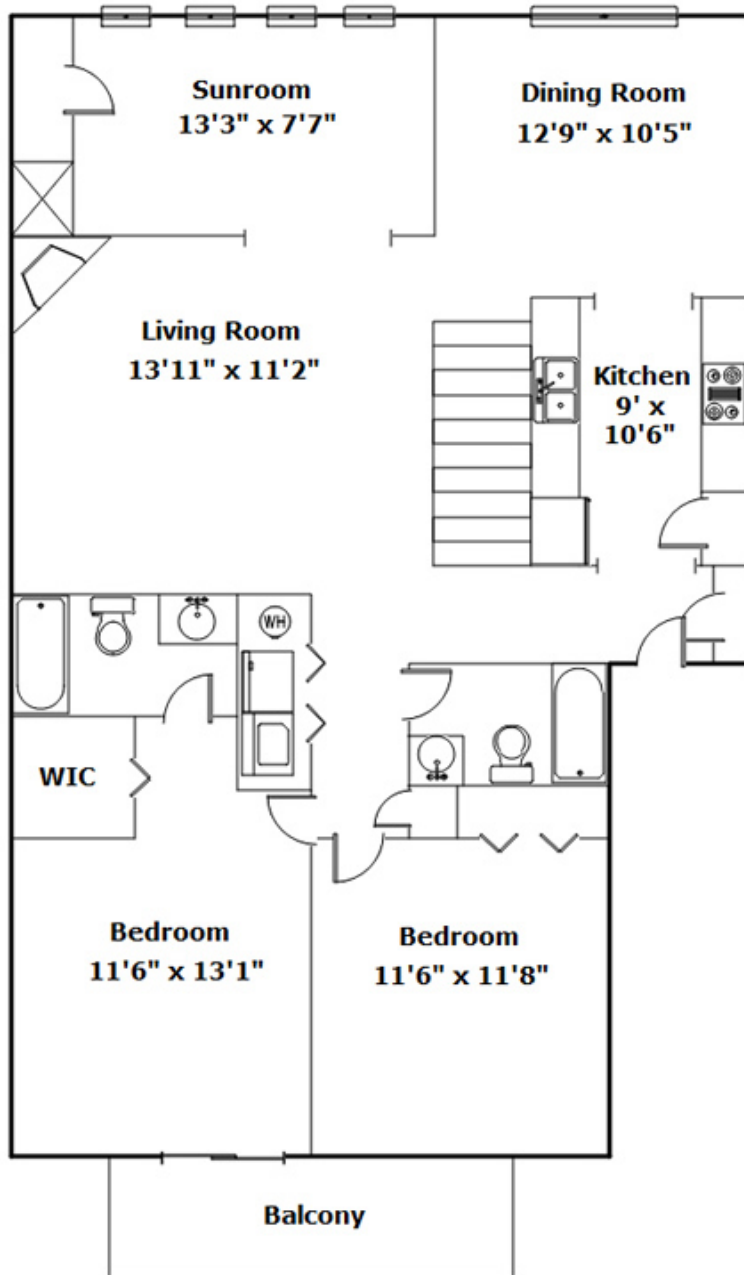

4006 Village Creek Dr - Columbia, SC 29210

Drawn by: Look2 Homes Columbia
<http://www.look2homes.com/l2fp/floorplan/index.php?oid=17847>

Sheila McCaskill
Office Phone: 803-957-5566
Cell Phone: 803-917-2493
sheilamccaskill@yahoo.com
<http://www.sheilamccaskill.com>

RESIDENTIAL BROKERAGE

Information is deemed reliable but not guaranteed!