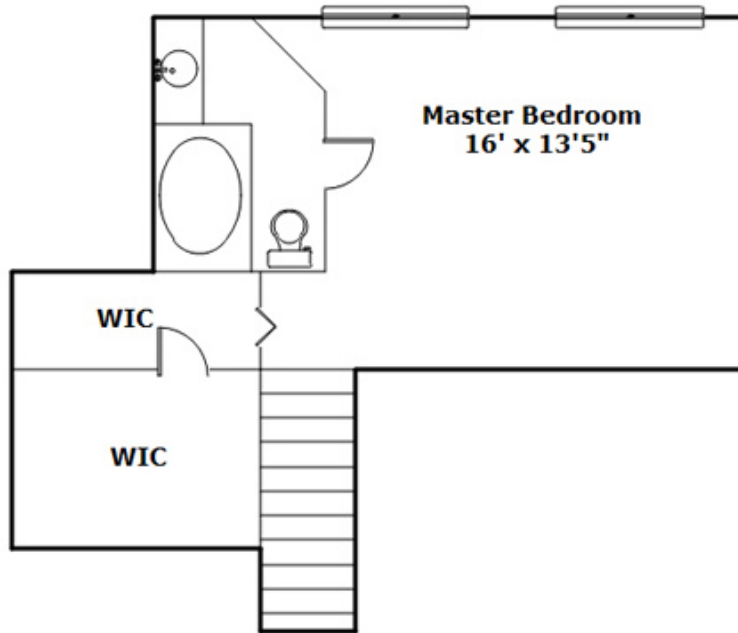

4006 Village Creek Dr - Columbia, SC 29210

Drawn by: Look2 Homes Columbia

<http://www.look2homes.com/l2fp/floorplan/index.php?oid=17847>

Sheila McCaskill

Office Phone: 803-957-5566

Cell Phone: 803-917-2493

sheilamccaskill@yahoo.com

<http://www.sheilamccaskill.com>

Information is deemed reliable but not guaranteed!

RESIDENTIAL BROKERAGE