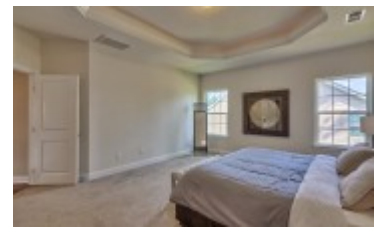

425 Brushfield Park Dr - Elgin, SC 29045

Presenting a beautiful home for your consideration!

Property Details

5 Bedroom(s)
4 Bath(s)

SQFT

Total	3718
Main Level	1818
Upper Level	1900
Garage	538

Bobby Curtis

Office Phone: 803-799-8035
Cell Phone: 803-513-1095
bobblyncurt@aol.com
<http://bobbycurtishomes.com>