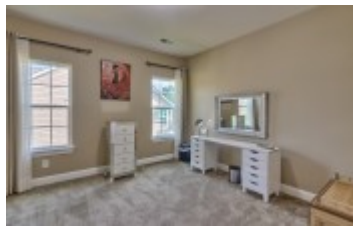

425 Brushfield Park Dr - Elgin, SC 29045

Presenting a beautiful home for your consideration!

Property Details

5 Bedroom(s)
4 Bath(s)

SQFT

Total	3718
Main Level	1818
Upper Level	1900
Garage	538

Bobby Curtis

Office Phone: 803-799-8035
Cell Phone: 803-513-1095
bobblyncurt@aol.com
<http://bobbycurtishomes.com>