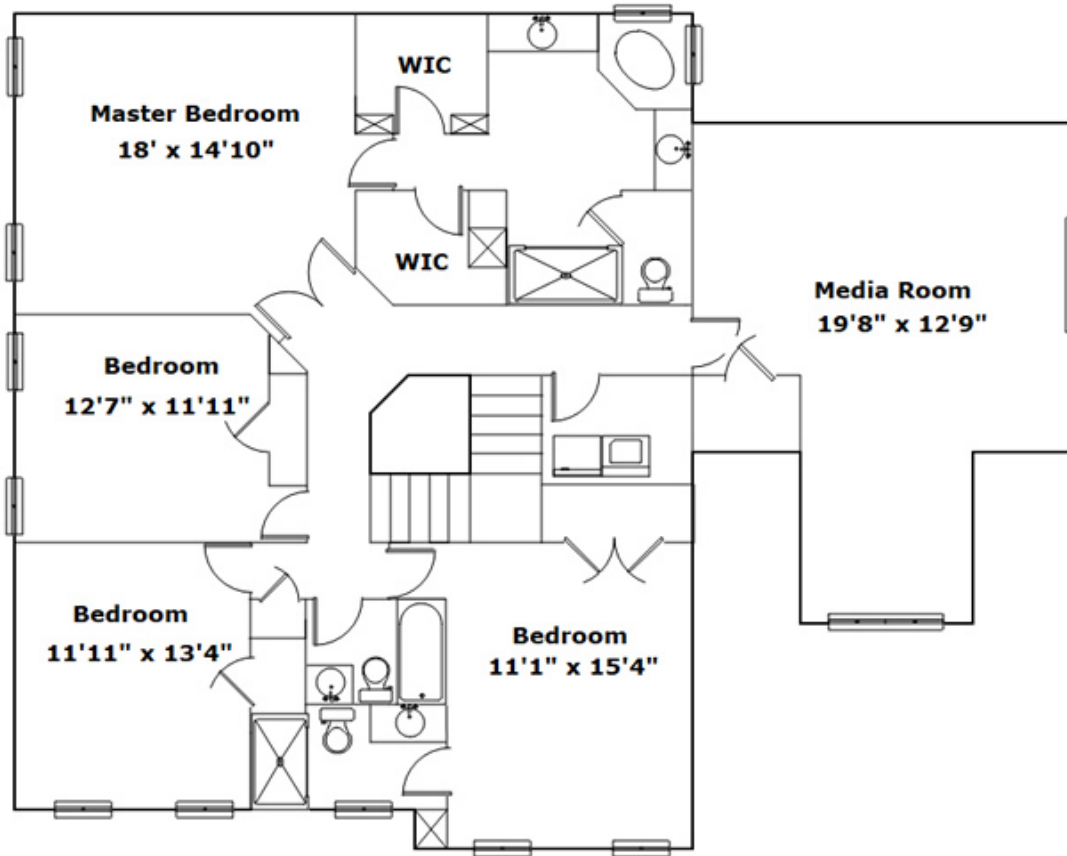

Drawn by: Look2 Homes Columbia

<http://www.look2homes.com/l2fp/floorplan/index.php?oid=17698>

Bobby Curtis

Office Phone: 803-799-8035

Cell Phone: 803-513-1095

bobblyncurt@aol.com

<http://bobblycurtishomes.com>