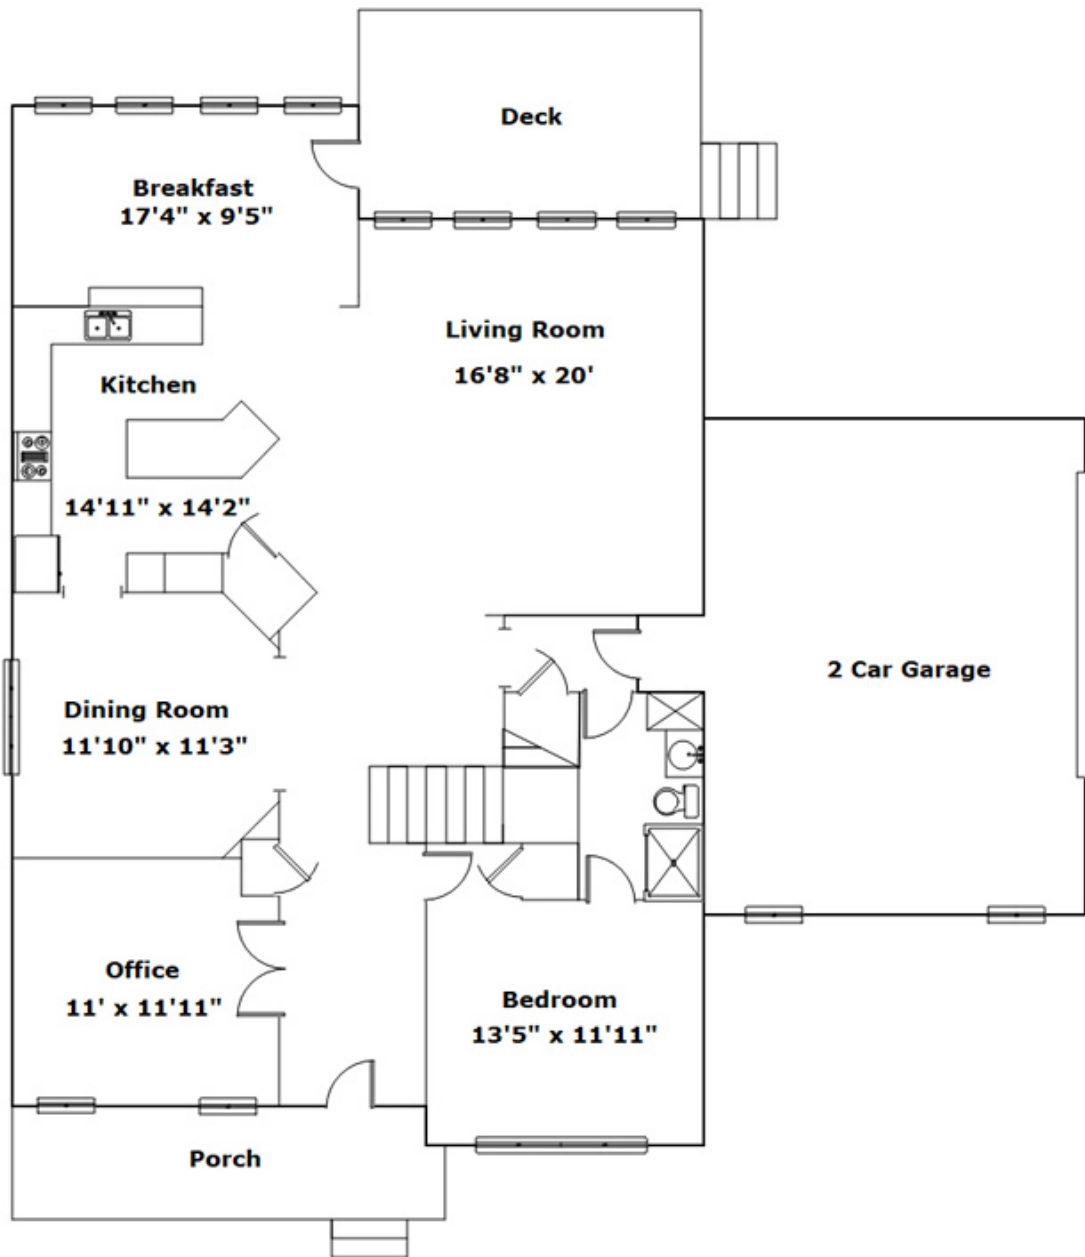

425 Brushfield Park Dr - Elgin, SC 29045

Drawn by: Look2 Homes Columbia

<http://www.look2homes.com/l2fp/floorplan/index.php?oid=17698>

Bobby Curtis

Office Phone: 803-799-8035

Cell Phone: 803-513-1095

boblyncurt@aol.com

<http://bobbycurtishomes.com>

Information is deemed reliable but not guaranteed!

RESIDENTIAL BROKERAGE