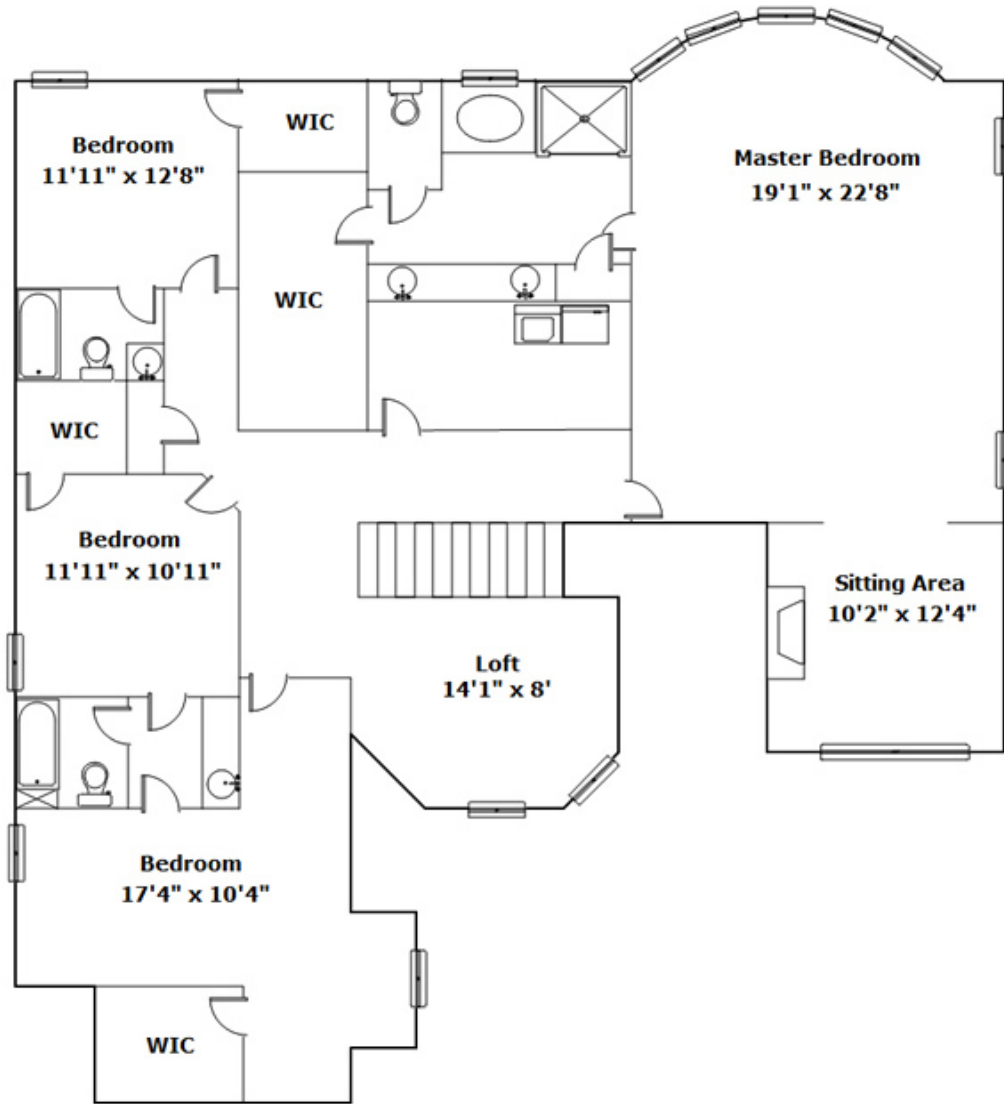

Drawn by: Look2 Homes Columbia
<http://www.look2homes.com/l2fp/floorplan/index.php?oid=17076>

Donna Neese

Office Phone: 803-957-5566

Cell Phone: 803-609-5544

dneese@cbcarolinas.com

Information is deemed reliable but not guaranteed!

RESIDENTIAL BROKERAGE