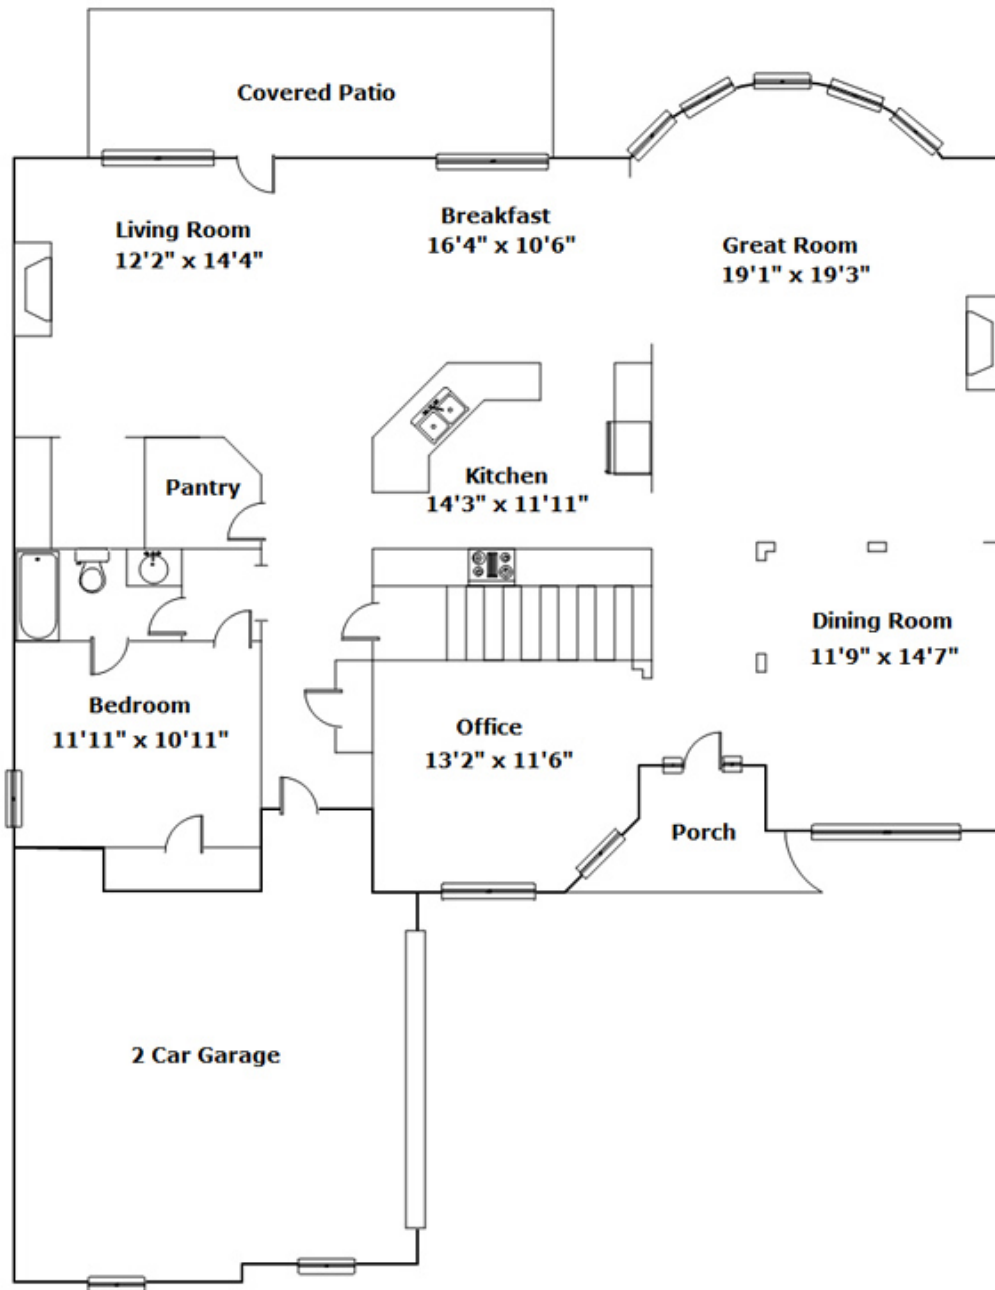

Drawn by: Look2 Homes Columbia

<http://www.look2homes.com/l2fp/floorplan/index.php?oid=17076>

Donna Neese

Office Phone: 803-957-5566

Cell Phone: 803-609-5544

dneese@cbscarolinas.com

Information is deemed reliable but not guaranteed!

RESIDENTIAL BROKERAGE