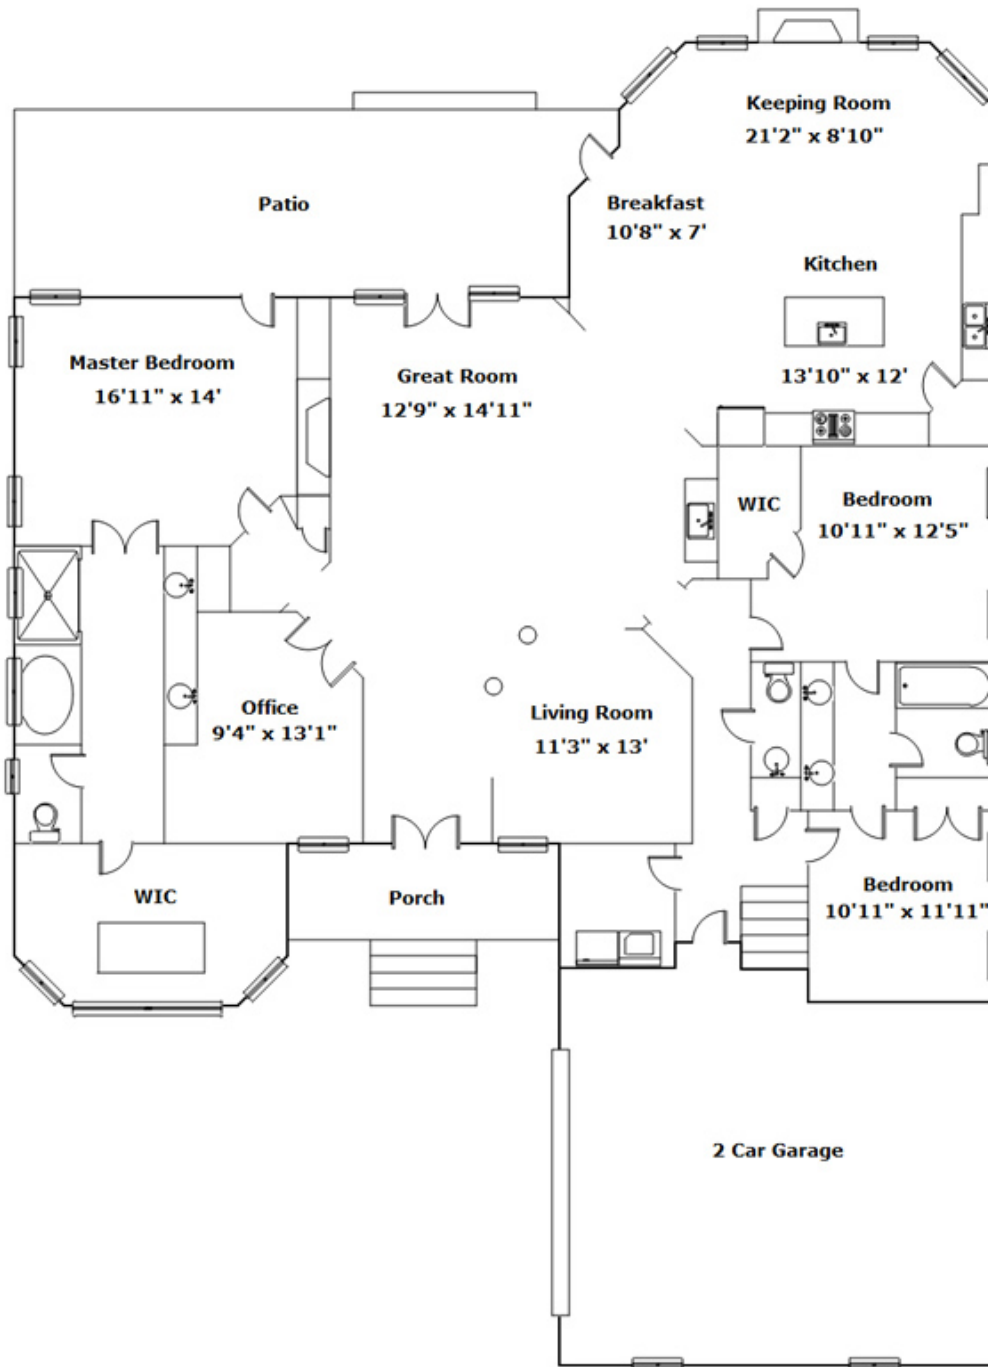

105 Royal Creek Dr - Lexington, SC 29072

Presenting a beautiful home for your consideration!

Property Details

4 Bedroom(s)
3 Bath(s)
1 Half Bath(s)

SQFT

Total	3087
Main Level	2673
Upper Level	414
Garage	614

Drawn by: Look2 Homes Columbia

<http://www.look2homes.com/l2fp/floorplan/index.php?oid=17058>

Lisa Moore

Office Phone: 803-957-5566

Cell Phone: 803-348-0601

lmoore@cbscarolinas.com

<http://www.lisatmoore.com>