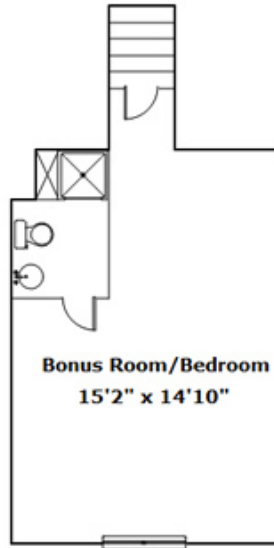

105 Royal Creek Dr - Lexington, SC 29072

Drawn by: Look2 Homes Columbia

<http://www.look2homes.com/l2fp/floorplan/index.php?oid=17058>

Lisa Moore

Office Phone: 803-957-5566

Cell Phone: 803-348-0601

lmoore@cbcarolinas.com

<http://www.lisatmoore.com>

Information is deemed reliable but not guaranteed!

RESIDENTIAL BROKERAGE