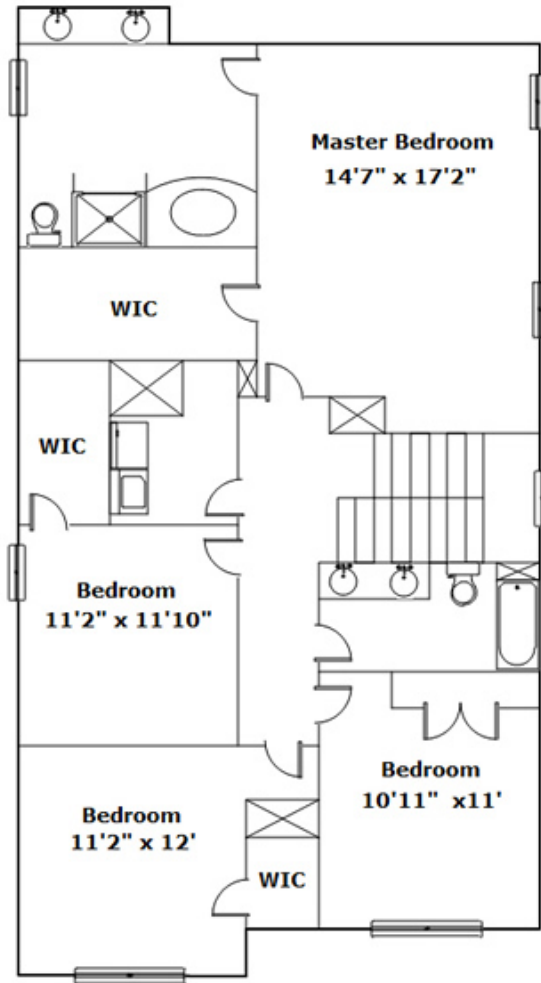

20 Downing Circle - Gilbert, SC 29054

Drawn by: Look2 Homes Columbia

<http://www.look2homes.com/l2fp/floorplan/index.php?oid=17056>

Kathryn Zellers

Office Phone: 803-356-0424

Cell Phone: 803-530-3962

kathryn@zellersproperties.com

Information is deemed reliable but not guaranteed!

RE/MAX
PURPOSE DRIVEN