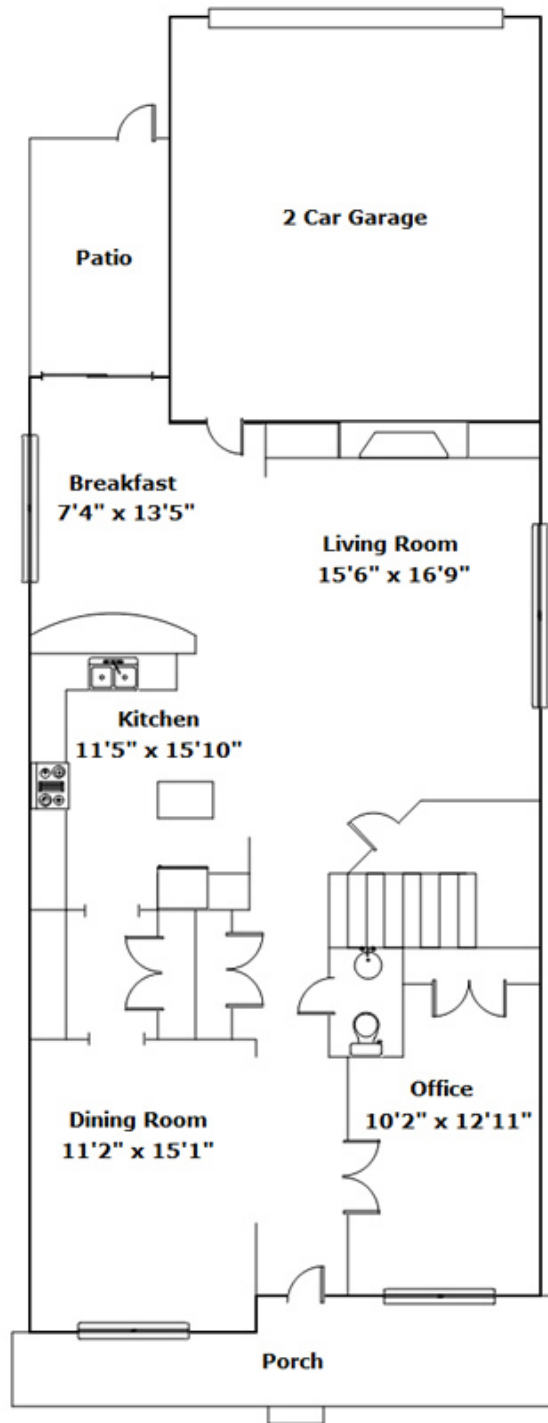

20 Downing Circle - Gilbert, SC 29054

Drawn by: Look2 Homes Columbia

<http://www.look2homes.com/l2fp/floorplan/index.php?oid=17056>

Kathryn Zellers

Office Phone: 803-356-0424

Cell Phone: 803-530-3962

kathryn@zellersproperties.com

Information is deemed reliable but not guaranteed!

RE/MAX
PURPOSE DRIVEN