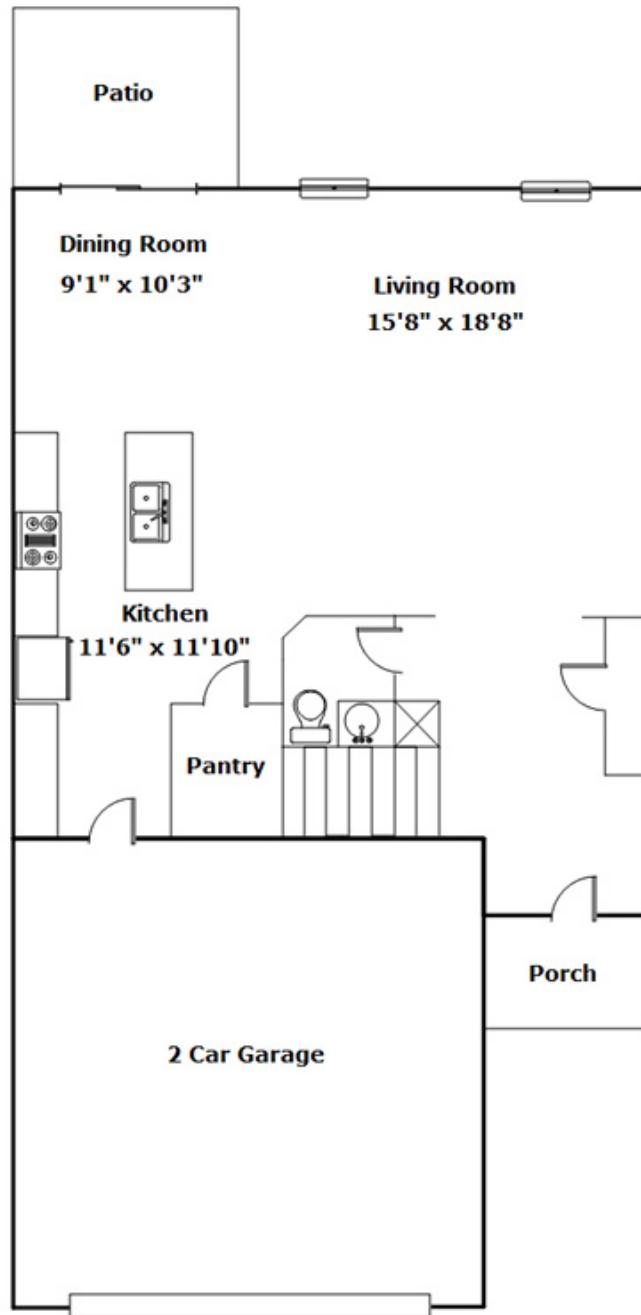

Drawn by: Look2 Homes Columbia
<http://www.look2homes.com/l2fp/floorplan/index.php?oid=16830>

McGuinn Hybrid Homes
Office Phone: 803-917-5583
sales@mcguinnhomes.com

Information is deemed reliable but not guaranteed!