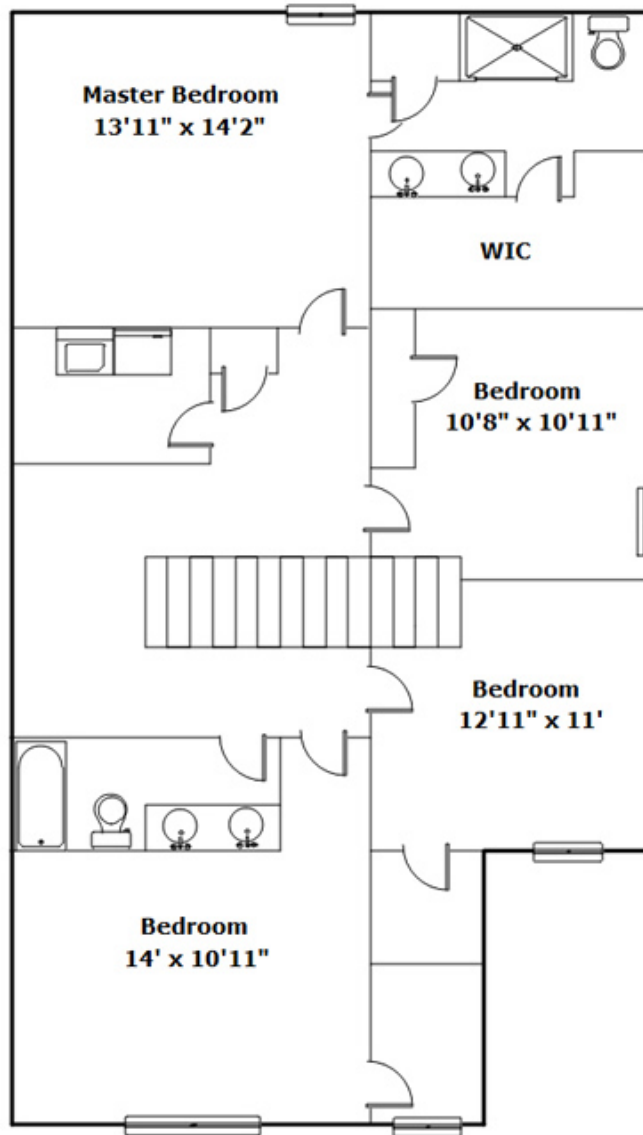

Drawn by: Look2 Homes Columbia

<http://www.look2homes.com/l2fp/floorplan/index.php?oid=16830>

McGuinn Hybrid Homes
Office Phone: 803-917-5583
sales@mcguinnhomes.com

Information is deemed reliable but not guaranteed!