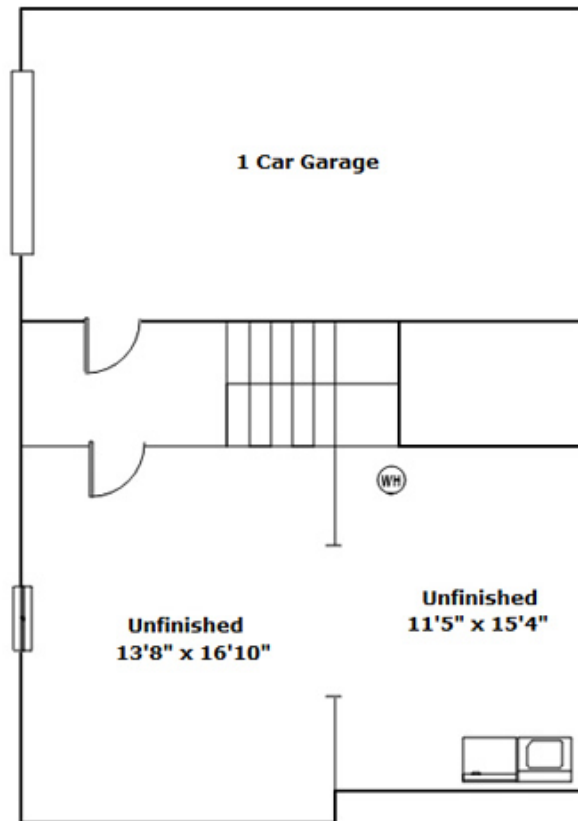

Drawn by: Look2 Homes Columbia

<http://www.look2homes.com/l2fp/floorplan/index.php?oid=16616>

Morris Lyles

Cell Phone: 803-261-9886

morris.lyles@era.com

<http://www.morrislyles.com/>

Information is deemed reliable but not guaranteed!