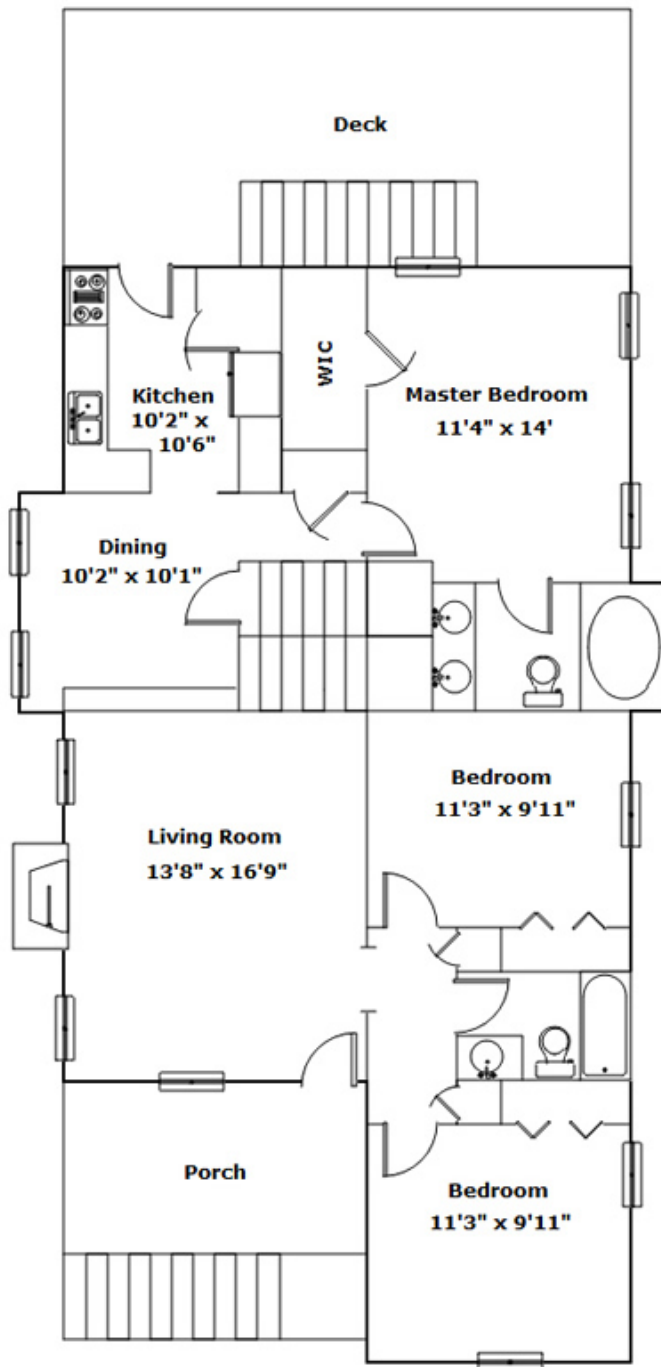

515 Laurel Hill Ln - Columbia, SC 29201

Presenting a beautiful home for your consideration!

Property Details

3 Bedroom(s)
2 Bath(s)

SQFT	
Total	1733
Main Level	1187
Unfin. Lower Level	546
Garage	382

Morris Lyles

Cell Phone: 803-261-9886

morris.lyles@era.com

<http://www.morrislyles.com/>

Information is deemed reliable but not guaranteed!

Drawn by: Look2 Homes Columbia
<http://www.look2homes.com/l2fp/floorplan/index.php?oid=16616>