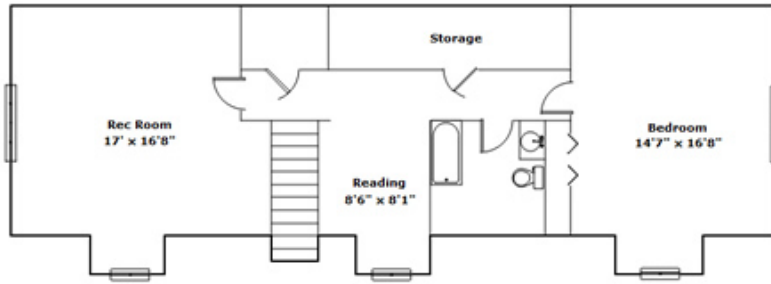

Donna Neese

Office Phone: 803-957-5566

Cell Phone: 803-609-5544

dneese@cbscarolinas.com

Information is deemed reliable but not guaranteed!

RESIDENTIAL BROKERAGE

1212 Broad St - Leesville, SC 29070

Drawn by: Look2 Homes Columbia - Builders Square Footage
<http://www.look2homes.com/l2fp/floorplan/index.php?oid=16389>