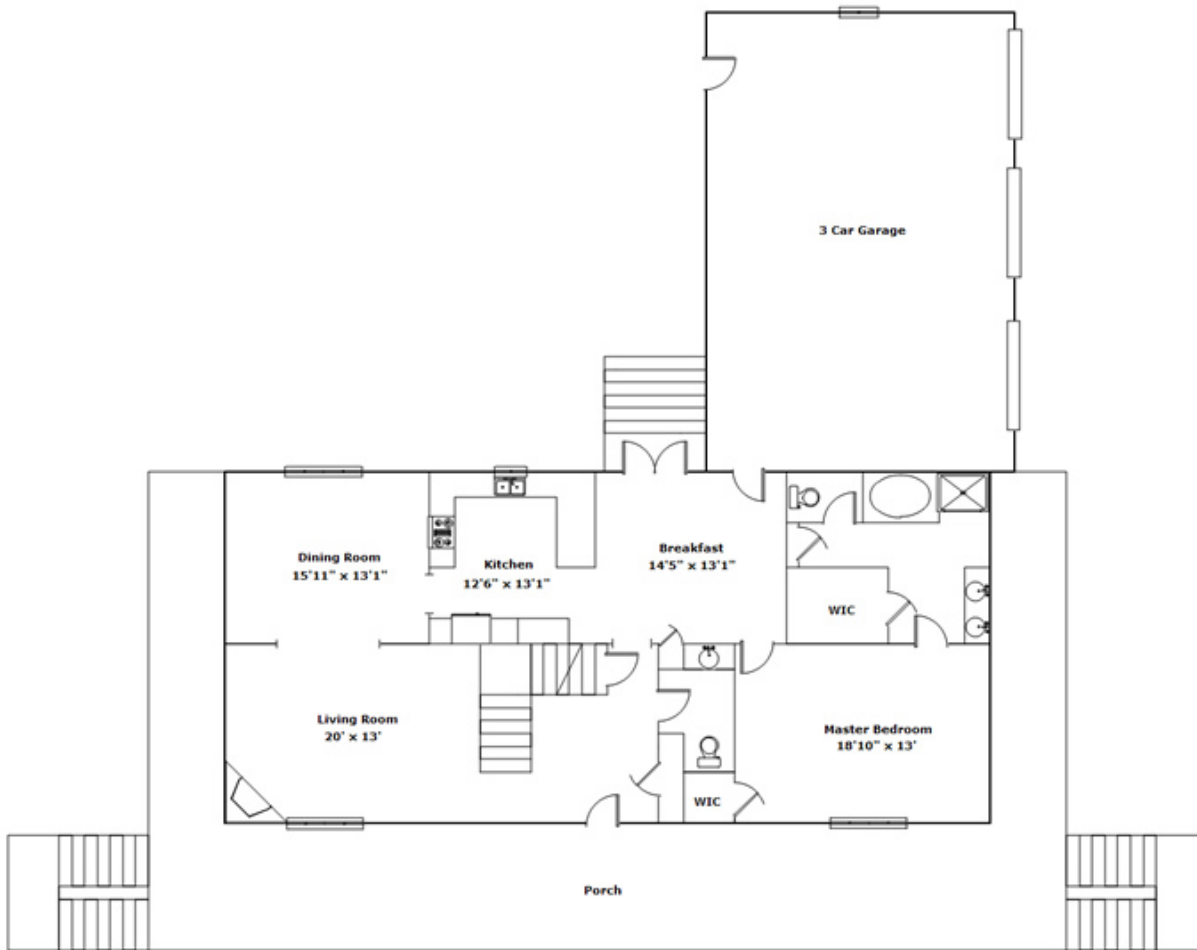

1212 Broad St - Leesville, SC 29070

Drawn by: Look2 Homes Columbia - Builders Square Footage
<http://www.look2homes.com/l2fp/floorplan/index.php?oid=16389>

Donna Neese

Office Phone: 803-957-5566

Cell Phone: 803-609-5544

dneese@cbscarolinas.com

Information is deemed reliable but not guaranteed!

RESIDENTIAL BROKERAGE