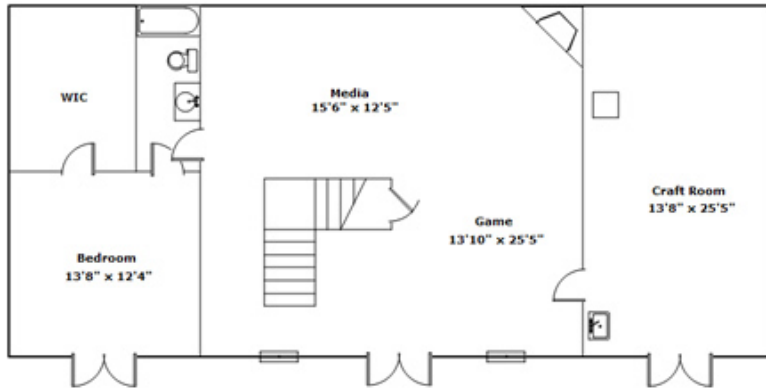

1212 Broad St - Leesville, SC 29070

Drawn by: Look2 Homes Columbia - Builders Square Footage
<http://www.look2homes.com/l2fp/floorplan/index.php?oid=16389>

Donna Neese

Office Phone: 803-957-5566

Cell Phone: 803-609-5544

dneese@cbscarolinas.com

Information is deemed reliable but not guaranteed!

RESIDENTIAL BROKERAGE