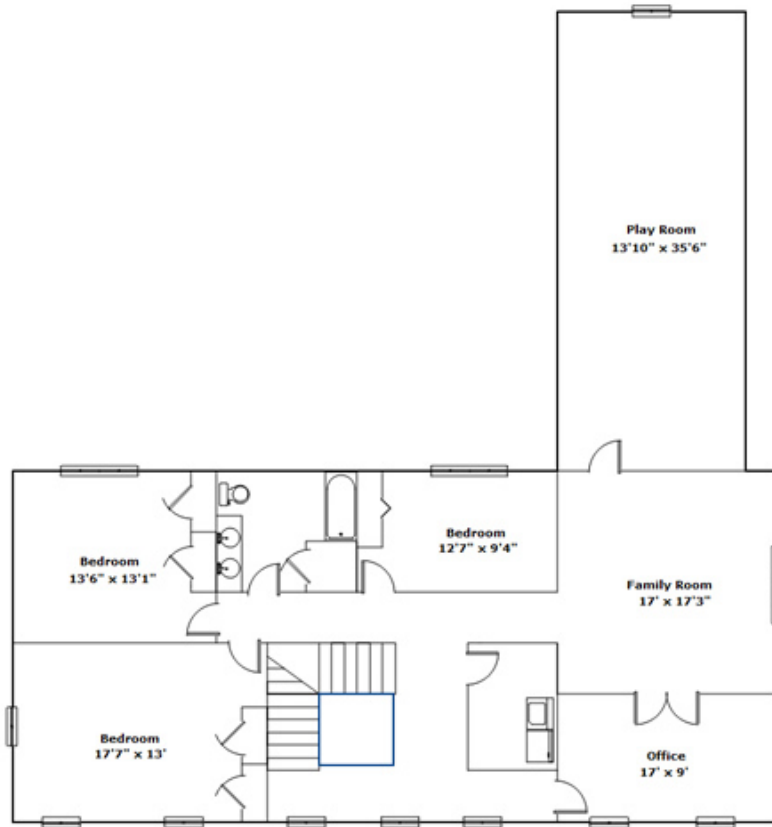

1212 Broad St - Leesville, SC 29070

Drawn by: Look2 Homes Columbia - Builders Square Footage
<http://www.look2homes.com/l2fp/floorplan/index.php?oid=16389>

Donna Neese

Office Phone: 803-957-5566

Cell Phone: 803-609-5544

dneese@cbscarolinas.com

Information is deemed reliable but not guaranteed!

RESIDENTIAL BROKERAGE