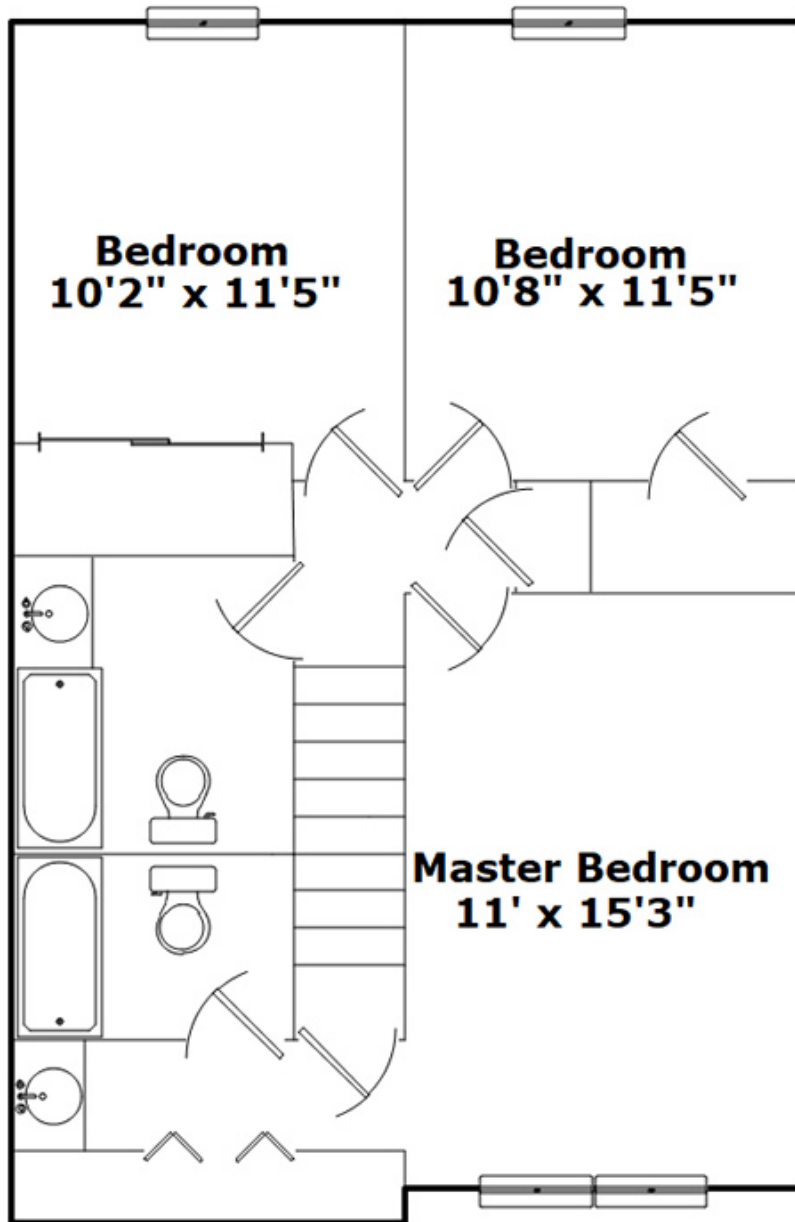

Drawn by: Look2 Home Marketing Upstate SC
<http://www.look2homes.com/l2fp/floorplan/index.php?oid=16378>

Regina Vance

Cell Phone: 704-361-2292

rvance@cbscarolinas.com

<http://www.ReginaandJerryVance.com>

Information is deemed reliable but not guaranteed!

RESIDENTIAL BROKERAGE