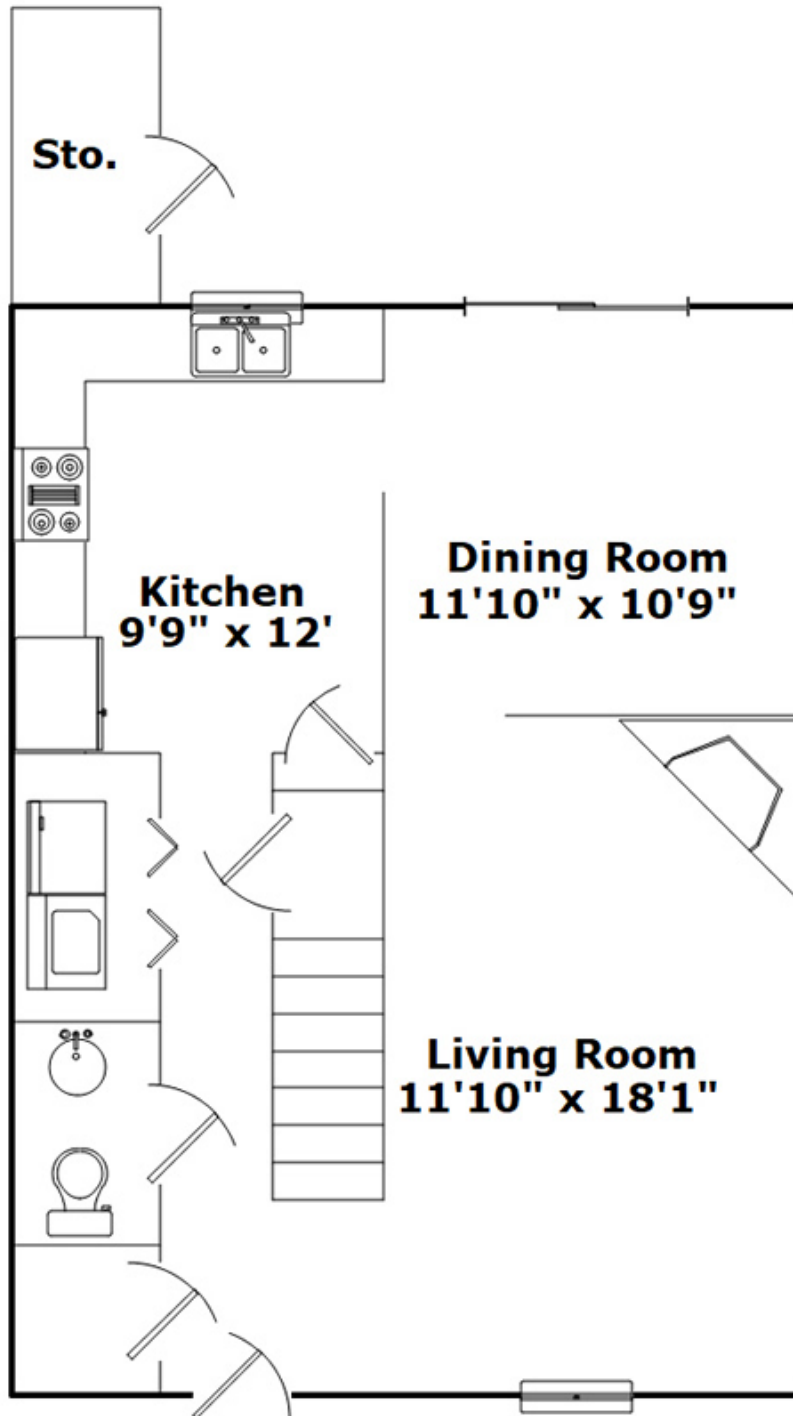

Drawn by: Look2 Home Marketing Upstate SC
<http://www.look2homes.com/l2fp/floorplan/index.php?oid=16378>

Regina Vance
Cell Phone: 704-361-2292
rvance@cbarolinas.com
<http://www.ReginaandJerryVance.com>

Information is deemed reliable but not guaranteed!

RESIDENTIAL BROKERAGE