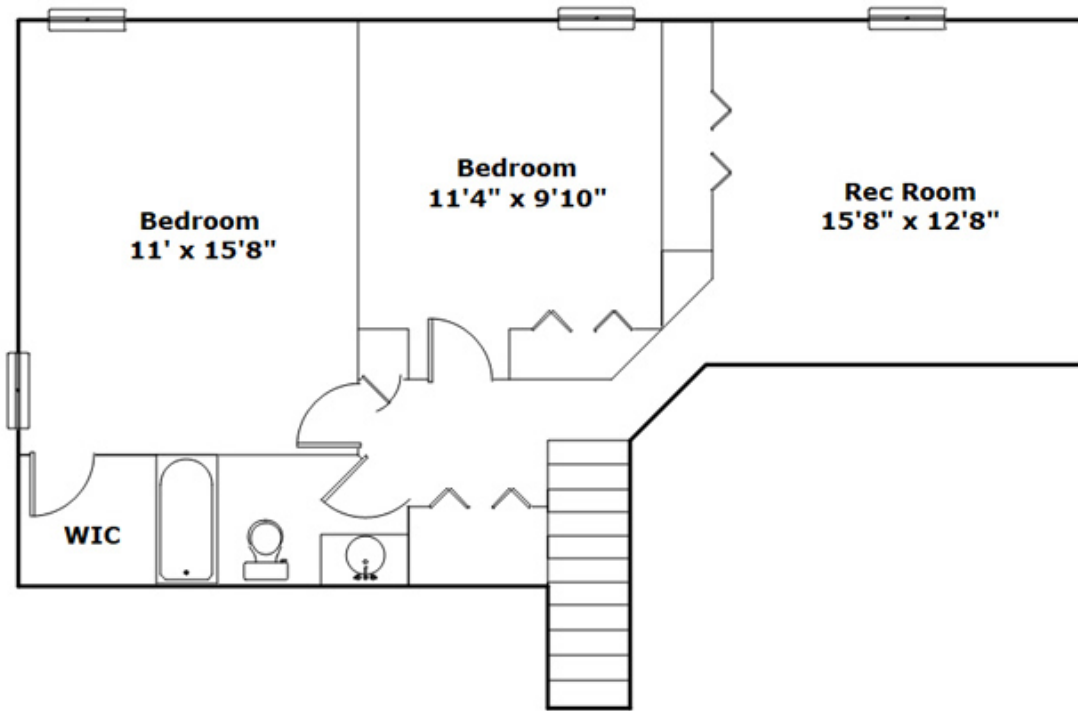

2266 Wilkinson Dr - Columbia, SC 29229

Drawn by: Look2 Homes Columbia

<http://www.look2homes.com/l2fp/floorplan/index.php?oid=16373>

Martha McCoy

Office Phone: 803-447-2417

Cell Phone: 803-447-2417

martha@marthamccoy.com

Information is deemed reliable but not guaranteed!

RESIDENTIAL BROKERAGE