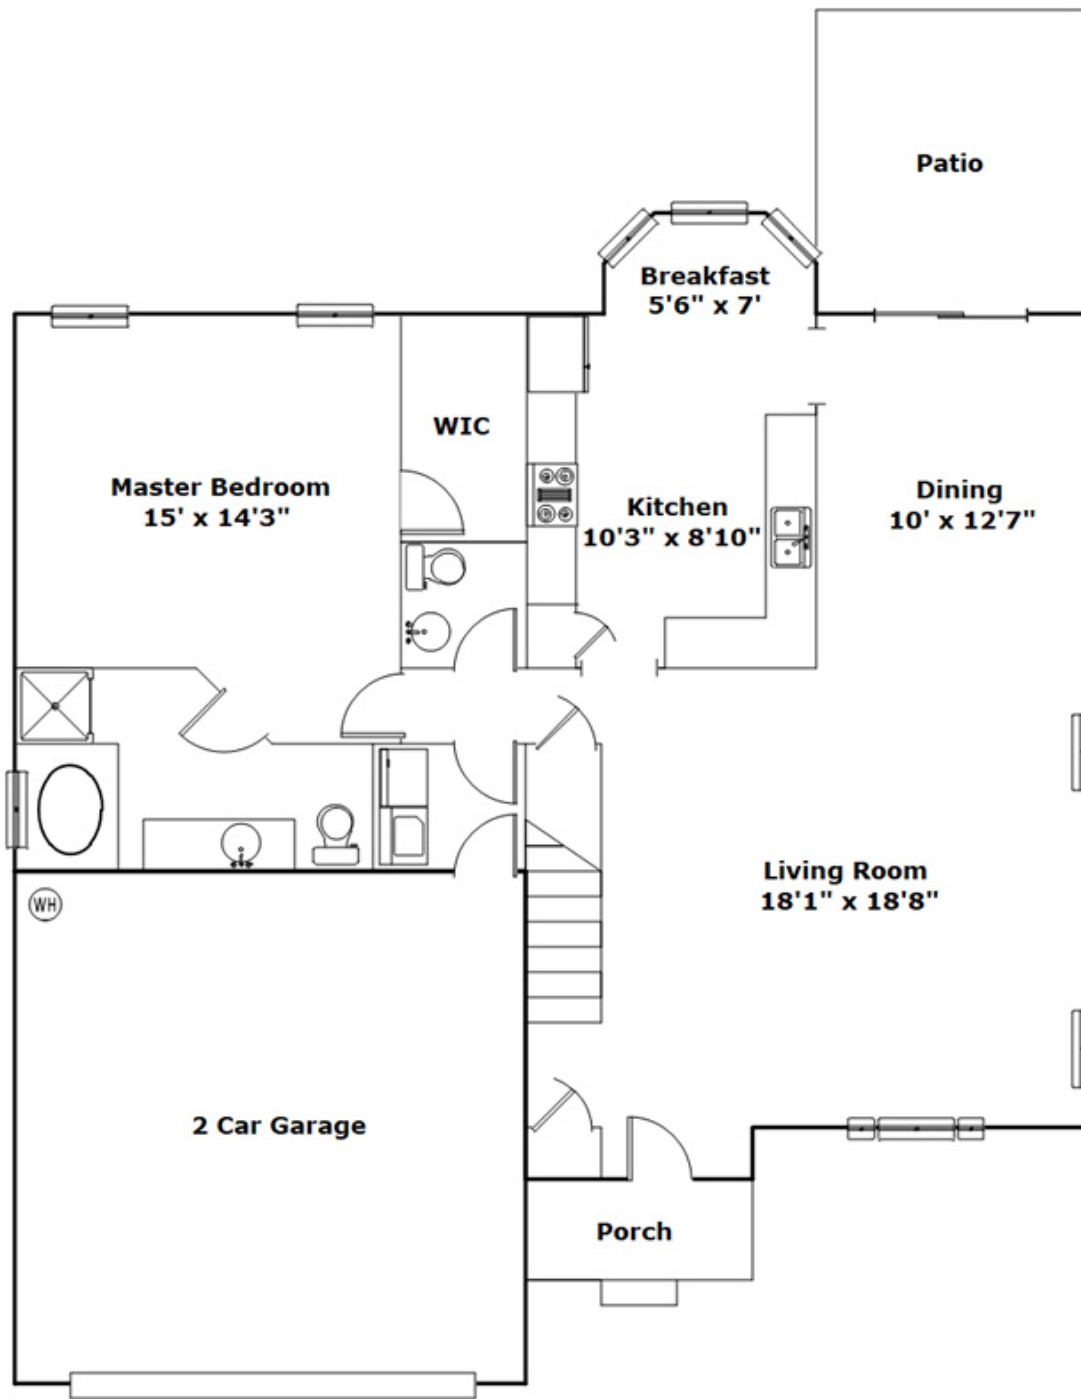

Drawn by: Look2 Homes Columbia
<http://www.look2homes.com/l2fp/floorplan/index.php?oid=16373>

Martha McCoy
Office Phone: 803-447-2417
Cell Phone: 803-447-2417
martha@marthamccoy.com

Information is deemed reliable but not guaranteed!

RESIDENTIAL BROKERAGE