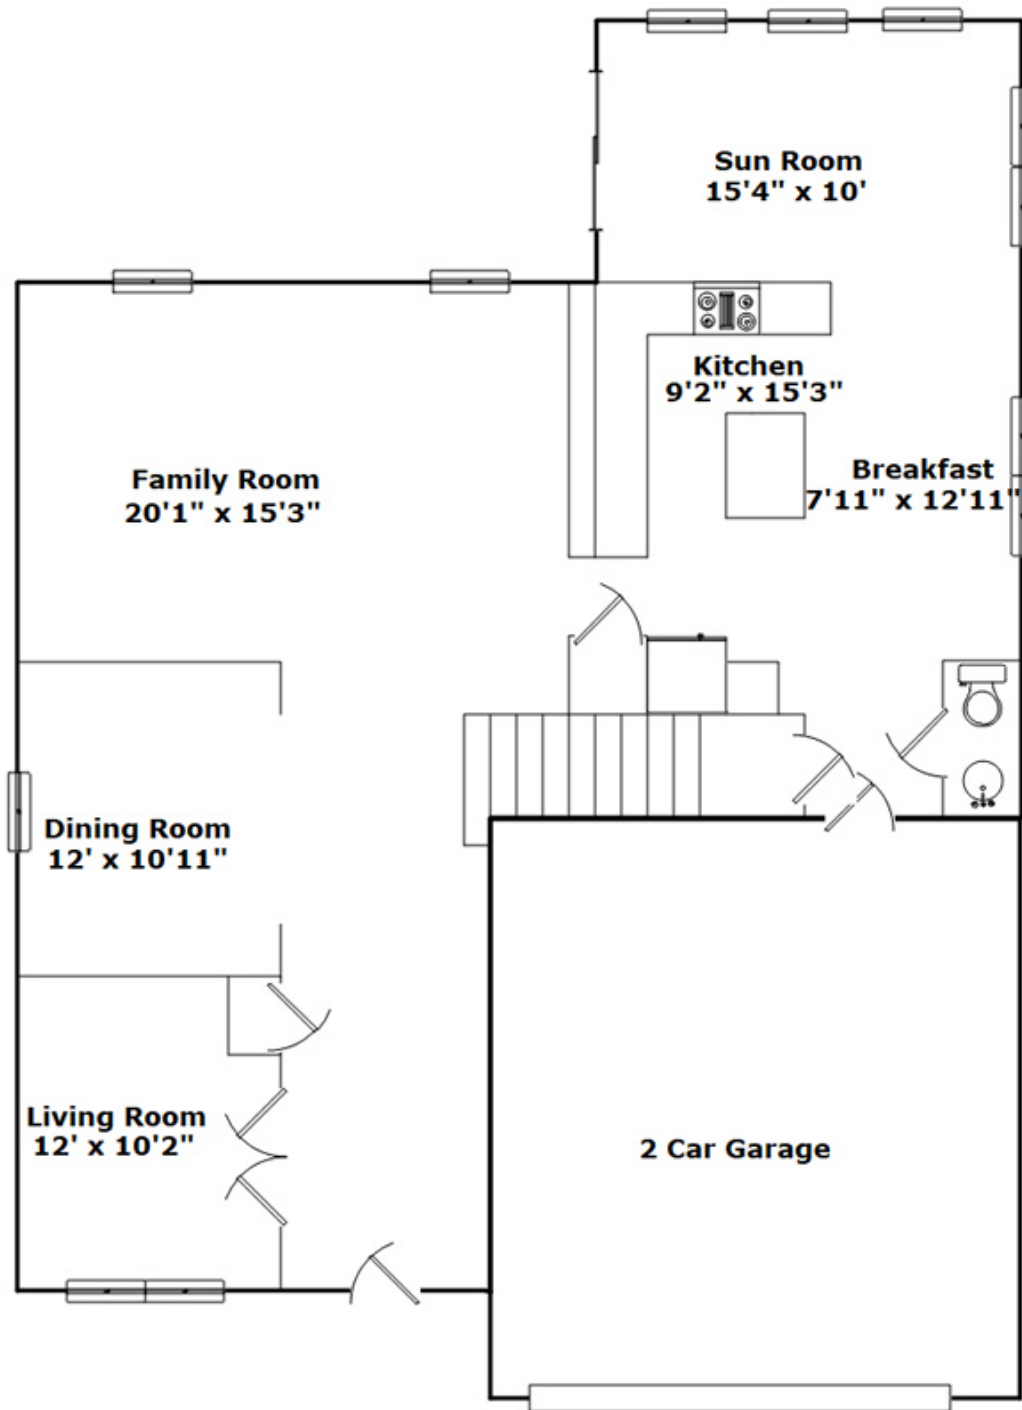

3520 Ashley View Dr. - Charlotte, NC 28213

Drawn by: Look2 Home Marketing Upstate SC
<http://www.look2homes.com/l2fp/floorplan/index.php?oid=16209>

Melissa Small

Cell Phone: 704-968-0826

melissa.small@cbcarolinas.com

<http://https://www.coldwellbankerhomes.com/nc/charlotte/agent/melissa-small/aid_195203/>

Information is deemed reliable but not guaranteed!

RESIDENTIAL BROKERAGE