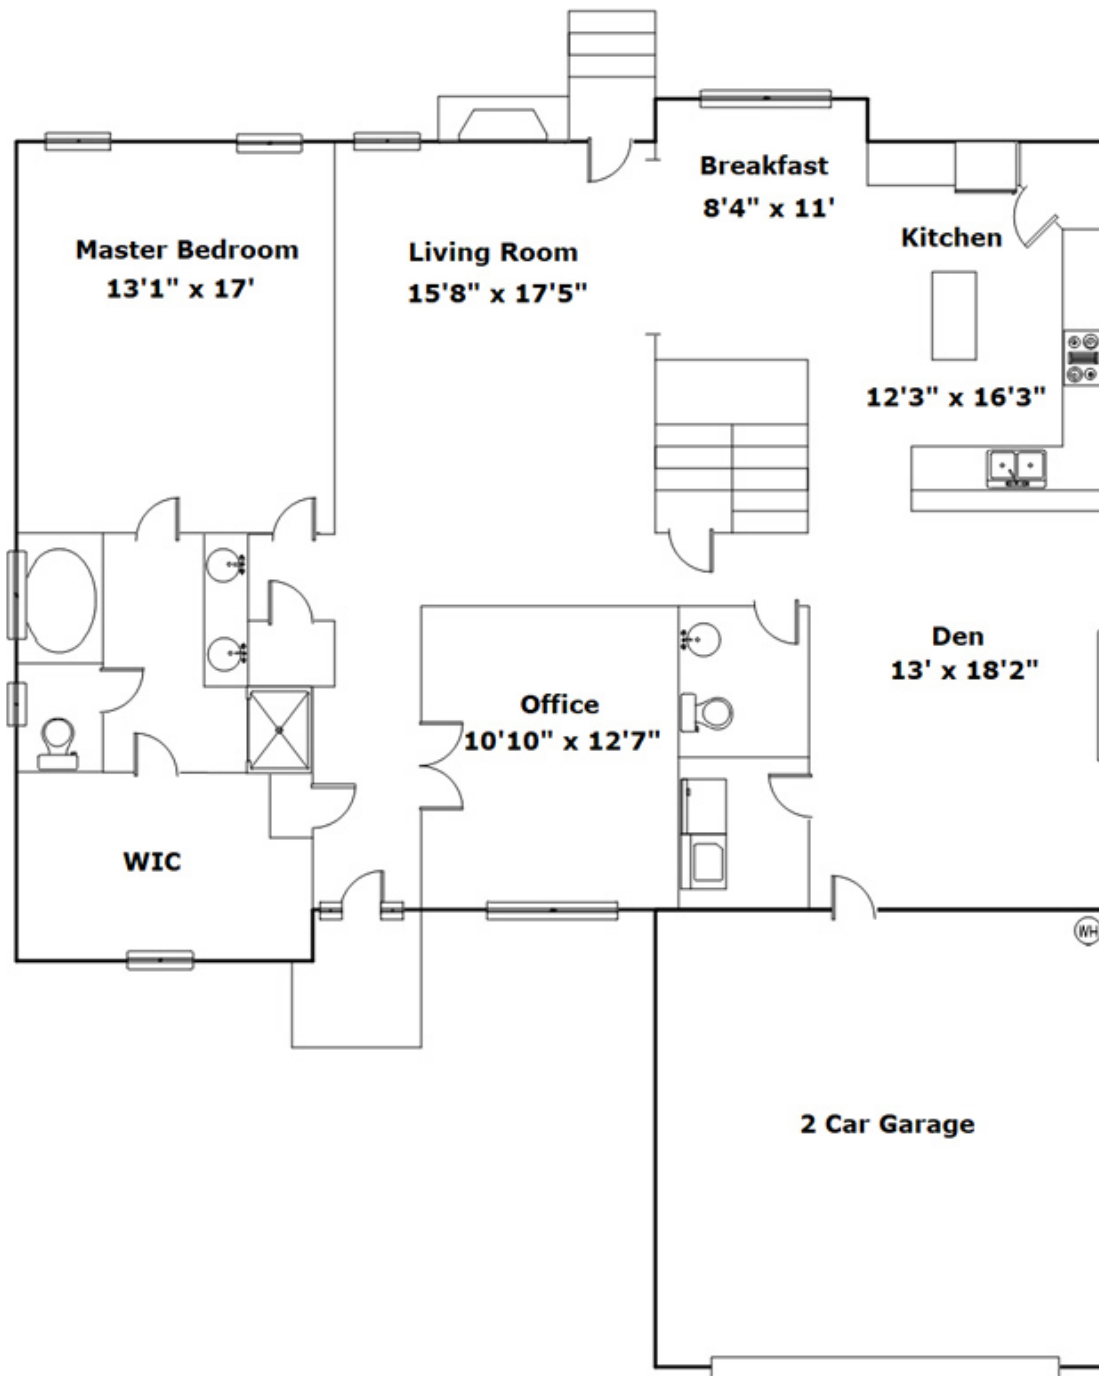

329 O'Neil Ln - Lexington, SC 29072

Presenting a beautiful home for your consideration!

Property Details

4 Bedroom(s)
2 Bath(s)
1 Half Bath(s)

SQFT

Total	2999
Main Level	1824
Upper Level	1175
Garage	436

Morris Lyles

Cell Phone: 803-261-9886

morris.lyles@era.com

<http://www.morrislyles.com/>

Information is deemed reliable but not guaranteed!

Drawn by: Look2 Homes Columbia

<http://www.look2homes.com/l2fp/floorplan/index.php?oid=15966>