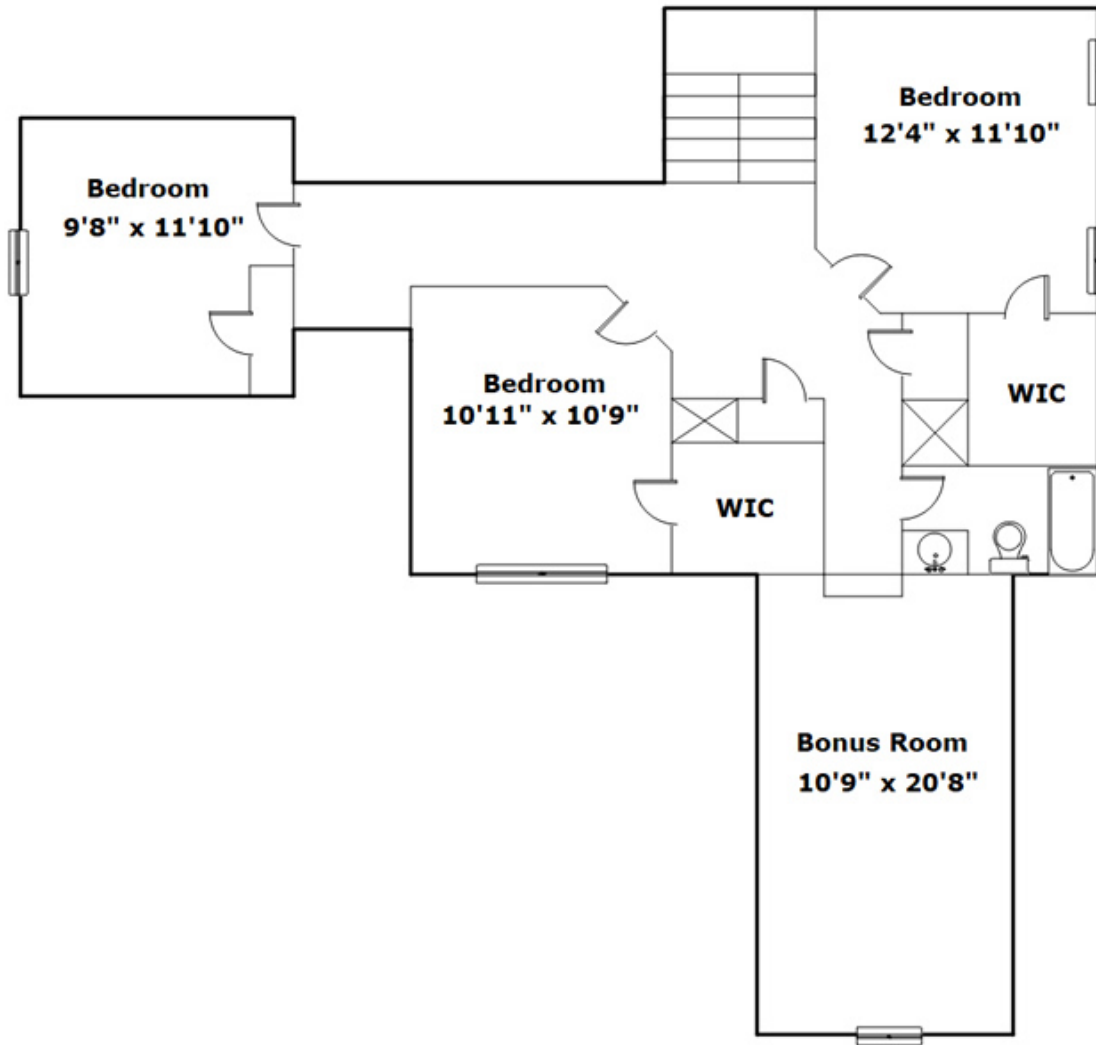

Drawn by: Look2 Homes Columbia
<http://www.look2homes.com/l2fp/floorplan/index.php?oid=15966>

Morris Lyles
Cell Phone: 803-261-9886
morris.lyles@era.com
<http://www.morrislyles.com/>

Information is deemed reliable but not guaranteed!