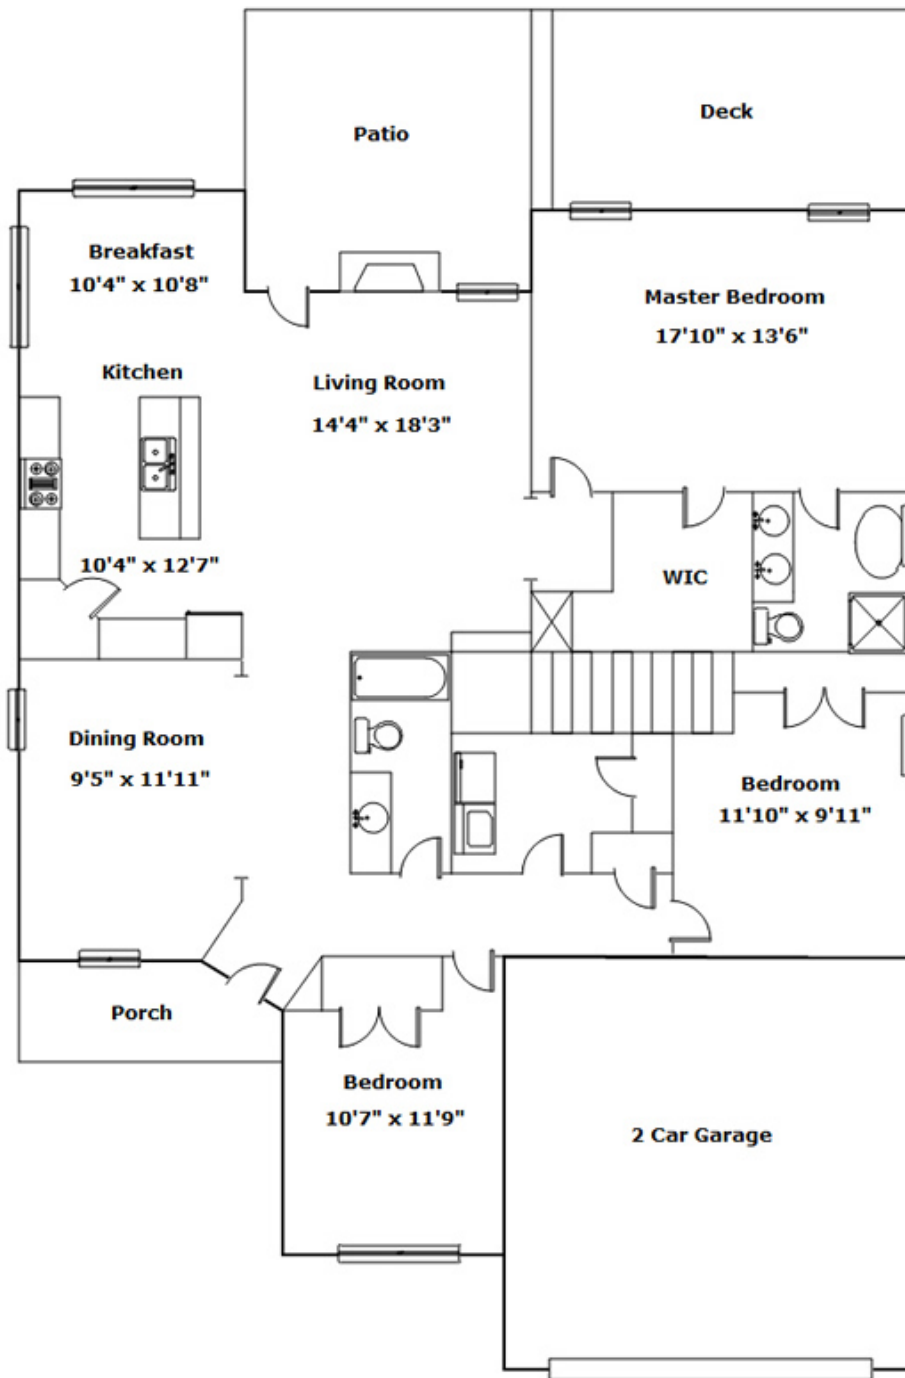

Drawn by: Look2 Homes Columbia
<http://www.look2homes.com/l2fp/floorplan/index.php?oid=15956>

Michael Hallman

Office Phone: 803-957-5566

Cell Phone: 803-446-4582

realestatemikerj@aol.com

Information is deemed reliable but not guaranteed!

RESIDENTIAL BROKERAGE