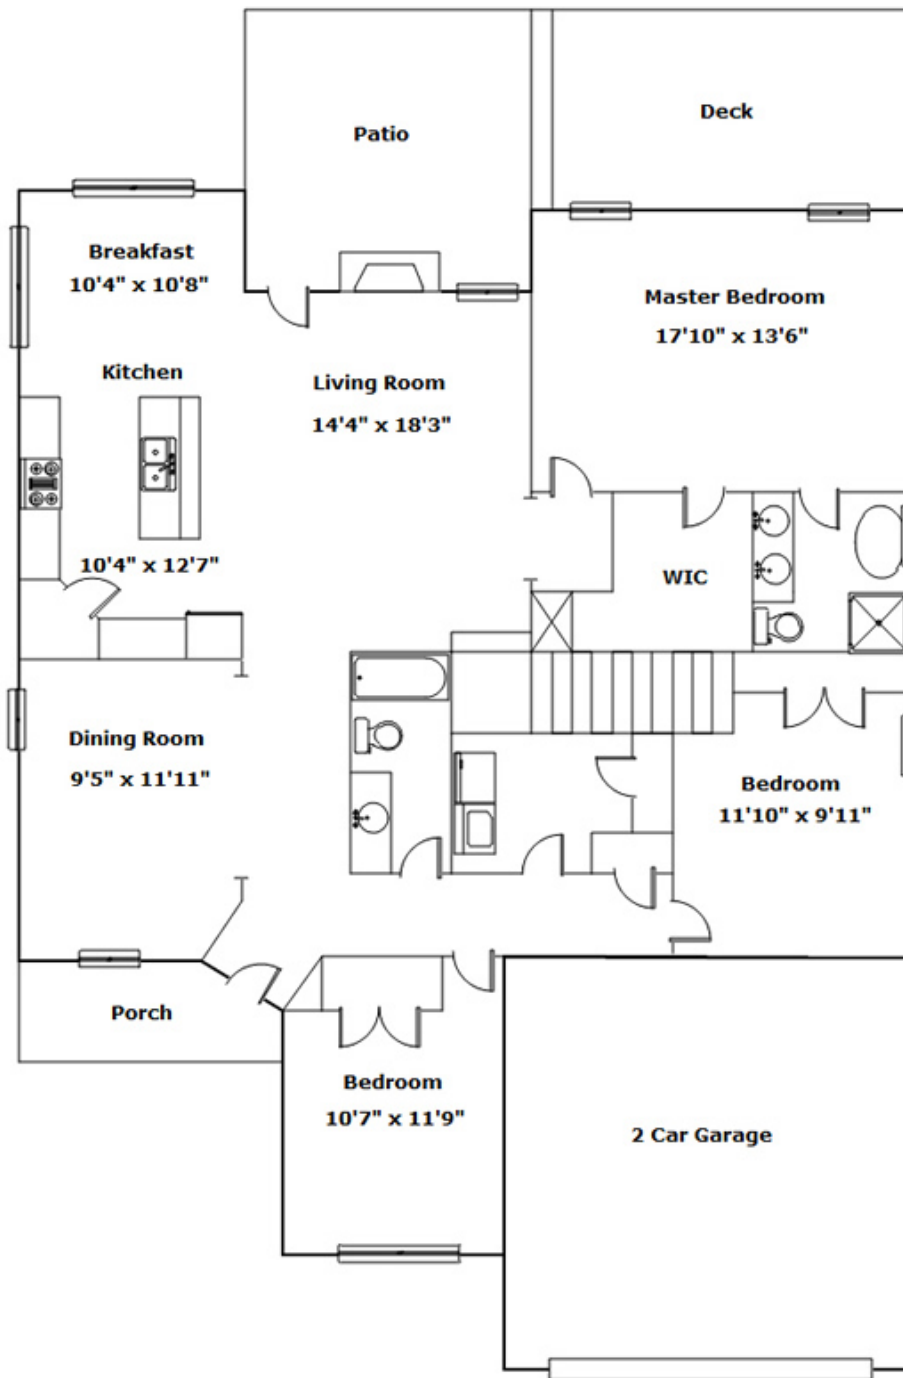

Drawn by: Look2 Homes Columbia
<http://www.look2homes.com/l2fp/floorplan/index.php?oid=15956>

Michael Hallman

Office Phone: 803-957-5566

Cell Phone: 803-446-4582

realestatemikerj@aol.com

Information is deemed reliable but not guaranteed!

RESIDENTIAL BROKERAGE