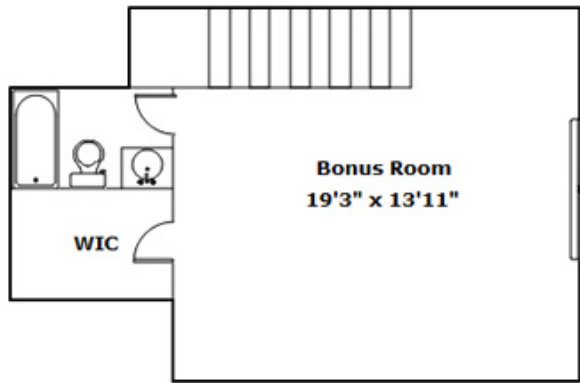

Drawn by: Look2 Homes Columbia

<http://www.look2homes.com/l2fp/floorplan/index.php?oid=15956>

Michael Hallman

Office Phone: 803-957-5566

Cell Phone: 803-446-4582

realestatemikerj@aol.com

Information is deemed reliable but not guaranteed!