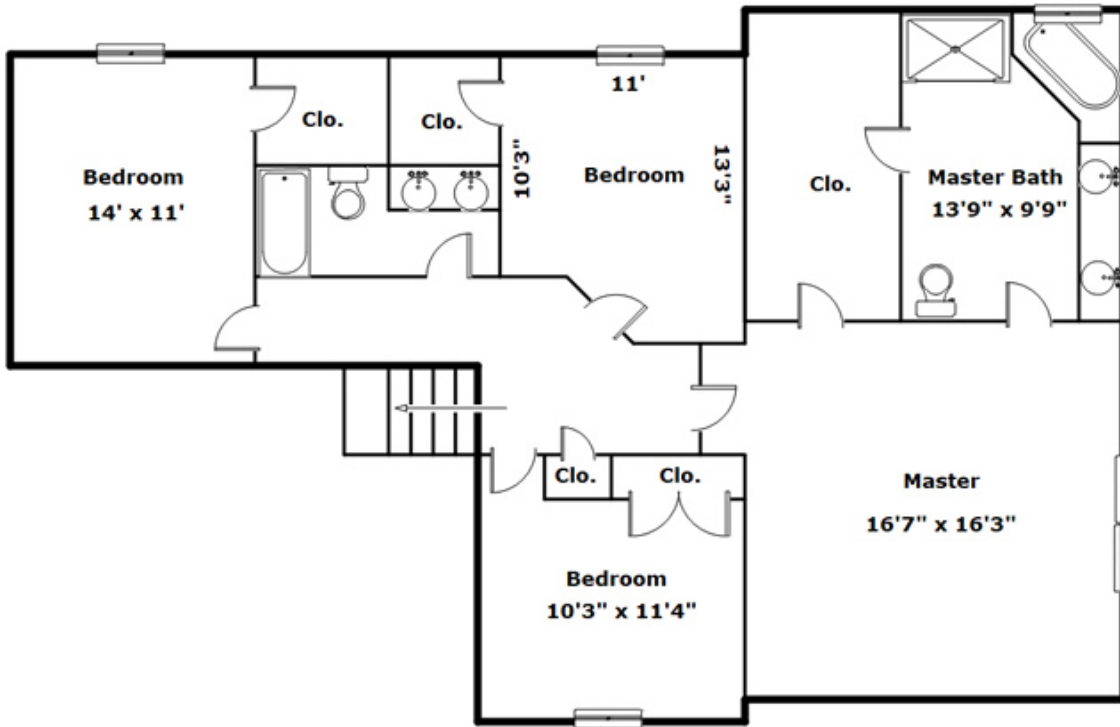

## Property Details

5 Bedroom(s)  
3 Bath(s)  
1 Half Bath(s)

## SQFT

Total	3691
Main Level	1301
Upper Level	1181
Fin. Basement	933
Unfin. Basement	276
Garage	581

 **Pam Skehan**

Office Phone: 309-692-7776

Cell Phone: 309-208-7776

pamskehan@gmail.com

Information is deemed reliable but not guaranteed!