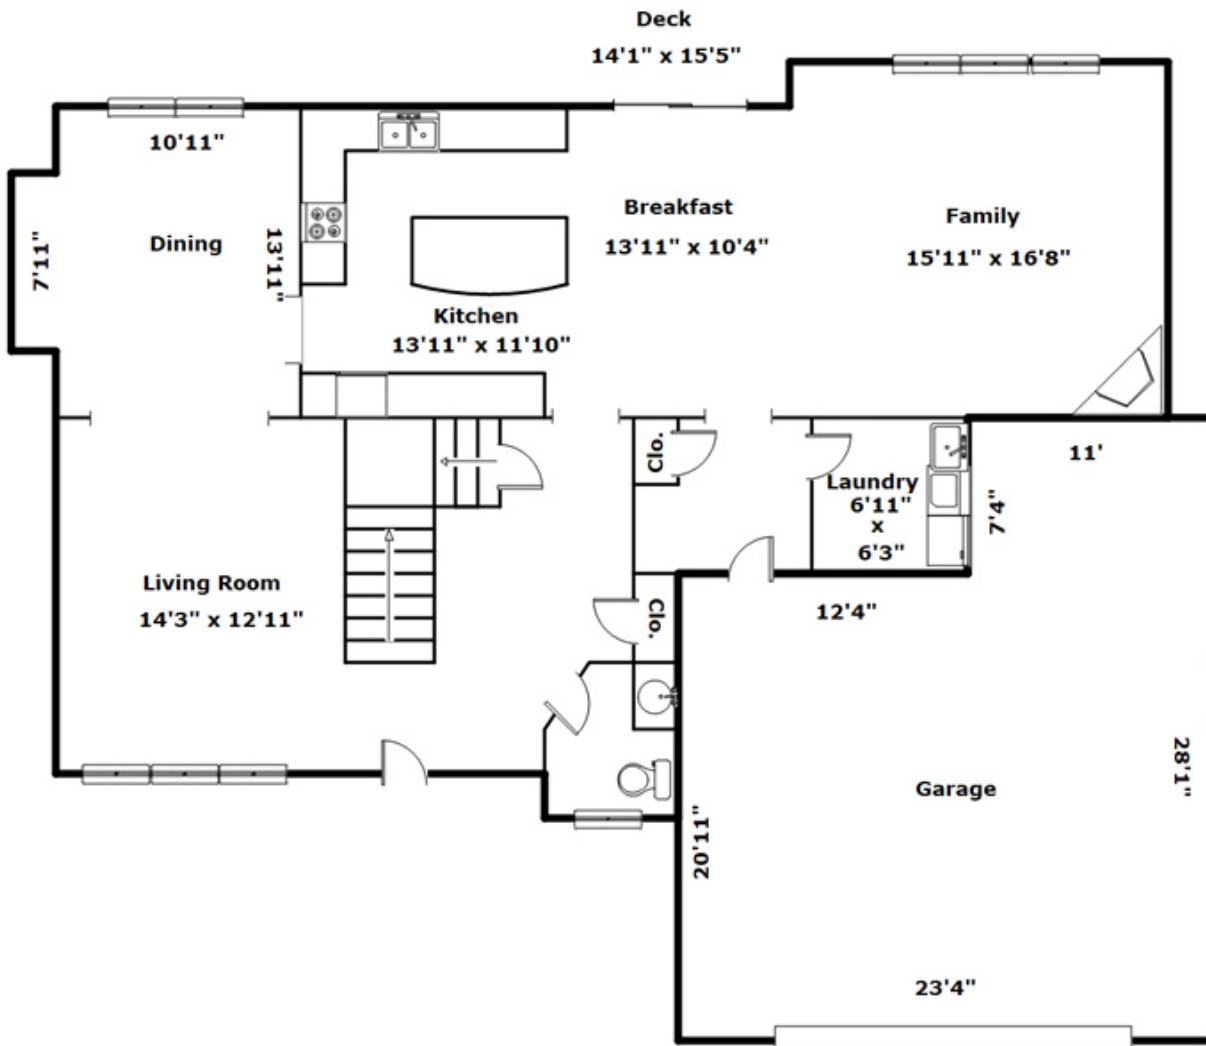

## Property Details

5 Bedroom(s)  
3 Bath(s)  
1 Half Bath(s)

## SQFT

Total	3691
Main Level	1301
Upper Level	1181
Fin. Basement	933
Unfin. Basement	276
Garage	581

 **Pam Skehan**

Office Phone: 309-692-7776

Cell Phone: 309-208-7776

pamskehan@gmail.com

Information is deemed reliable but not guaranteed!