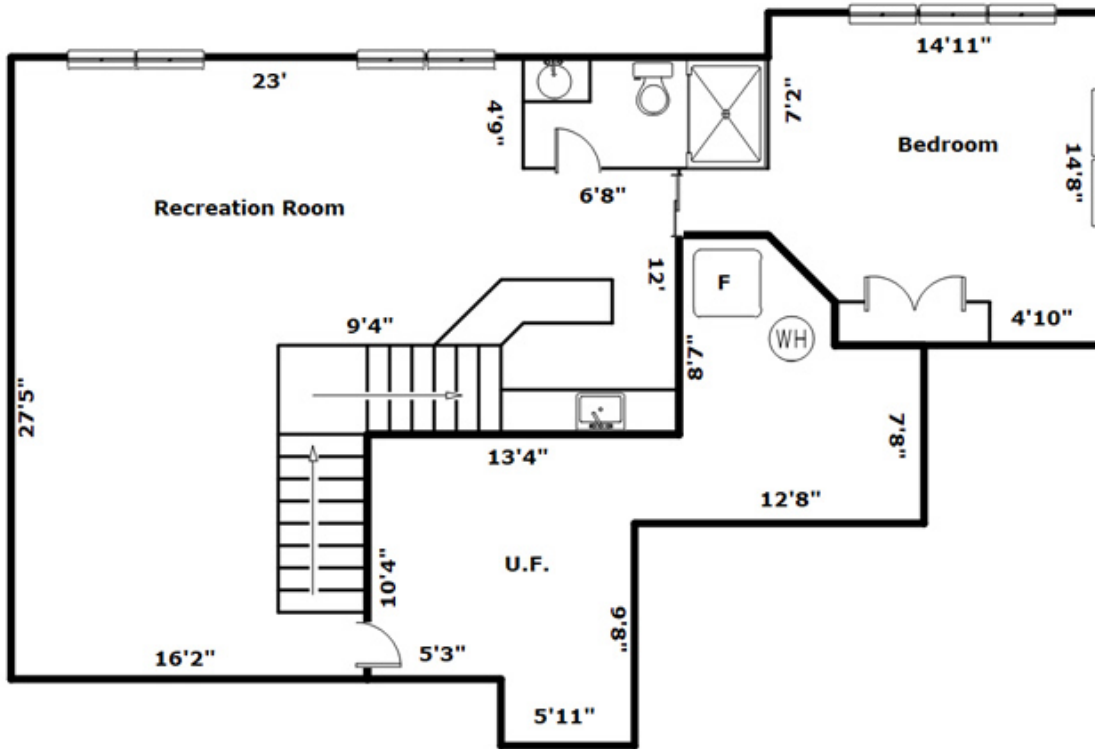

2310 W Paddington Court - Dunlap, IL 61525

Drawn by: Look2Home Services

<http://www.look2homes.com/l2fp/floorplan/index.php?oid=15854>

Pam Skehan

Office Phone: 309-692-7776

Cell Phone: 309-208-7776

pamskehan@gmail.com

Information is deemed reliable but not guaranteed!