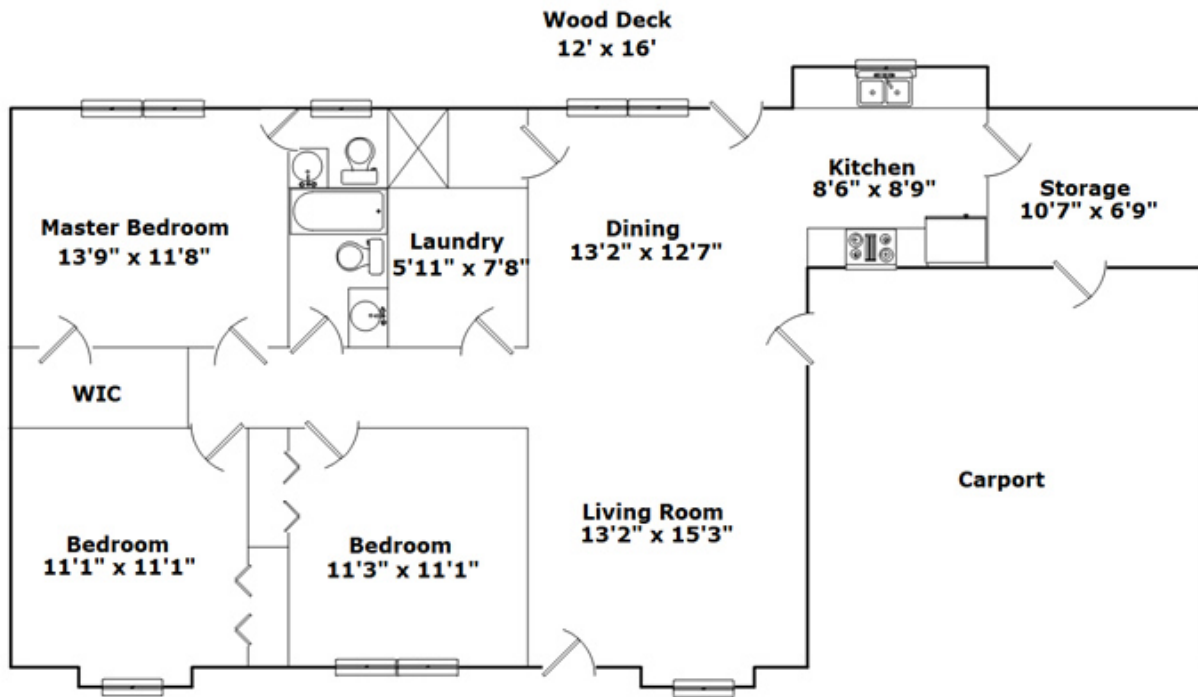

512 Craig Kropff Drive - Wellford, SC 29385

Drawn by: Look2 Home Marketing Upstate SC
<http://www.look2homes.com/l2fp/floorplan/index.php?oid=15845>

Kallie Thompson
Cell Phone: 864-706-6482

Information is deemed reliable but not guaranteed!

RE/MAX
RESULTS