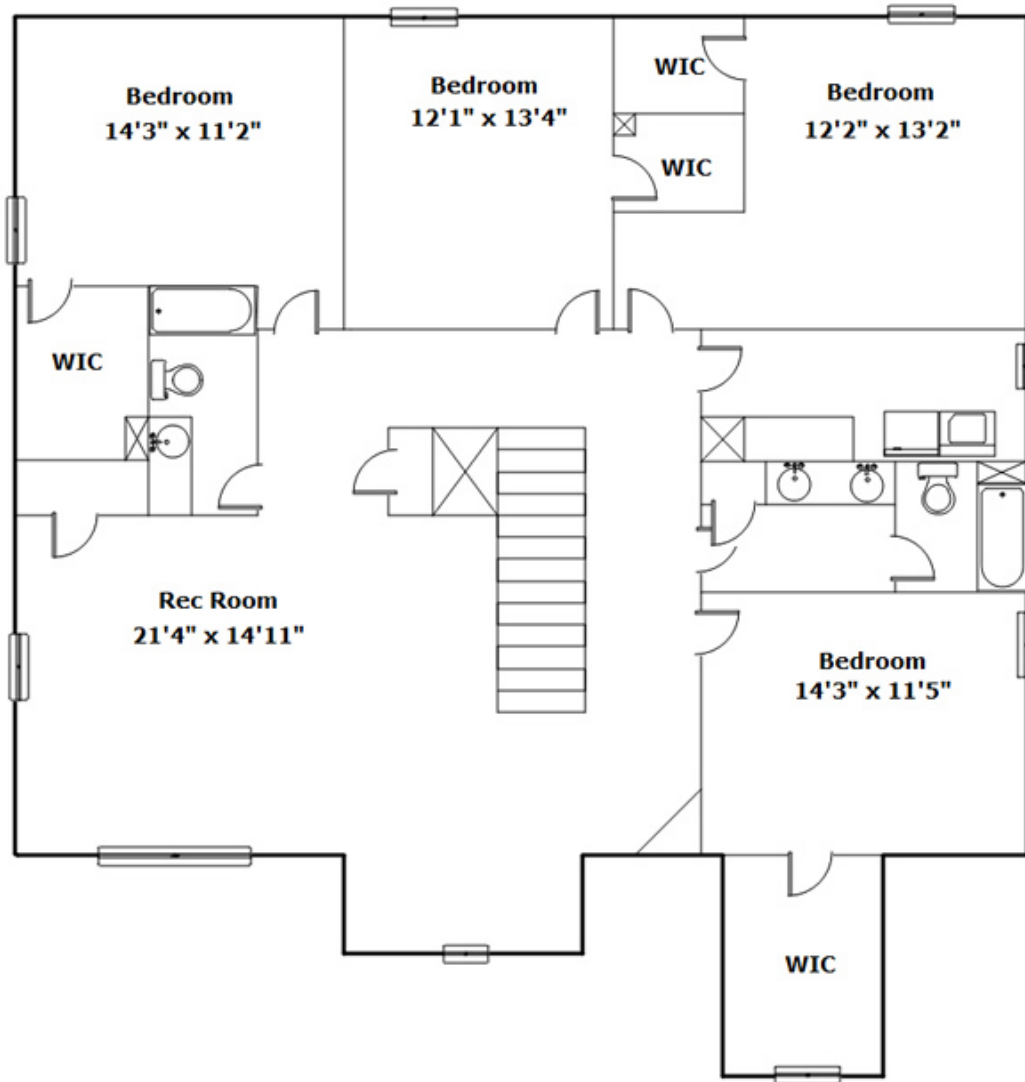

243 Longmont Dr - Lexington, SC 29072

Drawn by: Look2 Homes Columbia

<http://www.look2homes.com/l2fp/floorplan/index.php?oid=15726>

Donnie Shealy

Office Phone: 803-957-5566

Cell Phone: 803-238-9925

donnie.shealy@cbscarolinas.com

Information is deemed reliable but not guaranteed!

RESIDENTIAL BROKERAGE