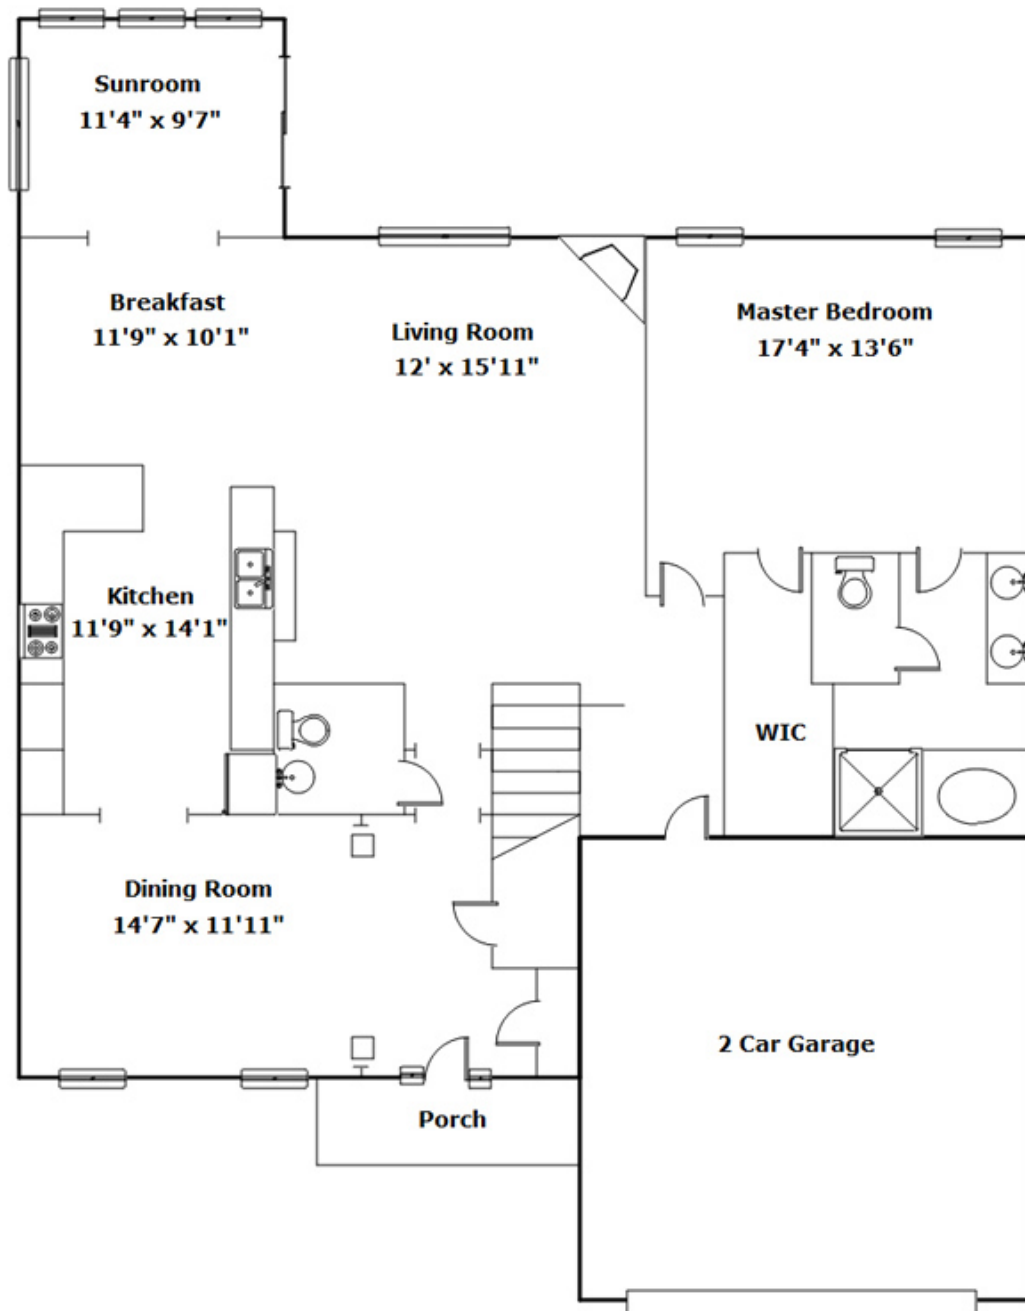

243 Longmont Dr - Lexington, SC 29072

Drawn by: Look2 Homes Columbia

<http://www.look2homes.com/l2fp/floorplan/index.php?oid=15726>

Donnie Shealy

Office Phone: 803-957-5566

Cell Phone: 803-238-9925

donnie.shealy@cbcarolinas.com

Information is deemed reliable but not guaranteed!

RESIDENTIAL BROKERAGE