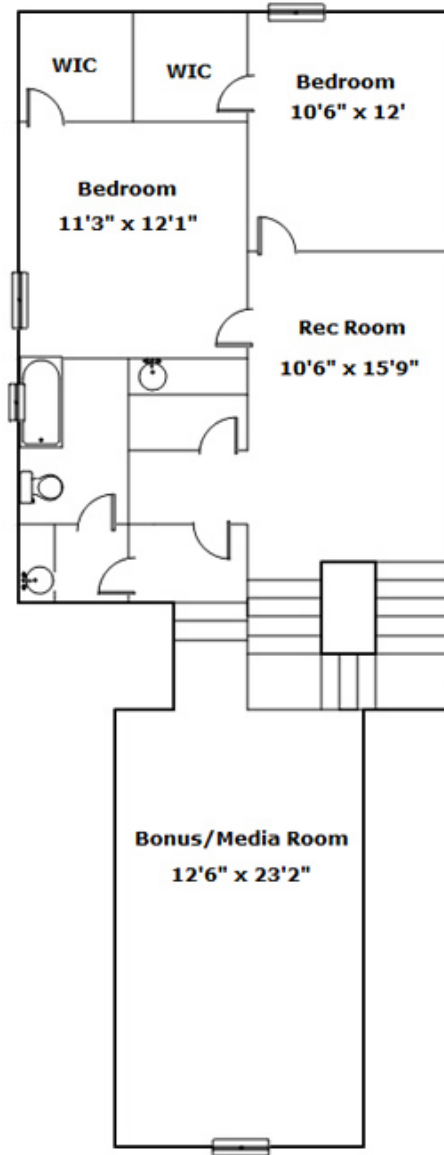

110 Elliptica Dr - Columbia, SC 29229

Drawn by: Look2 Homes Columbia

<http://www.look2homes.com/l2fp/floorplan/index.php?oid=15706>

Greg Newman

Office Phone: 803-788-2811

Cell Phone: 803-243-0401

gnewmanrealtor@gmail.com

Information is deemed reliable but not guaranteed!

RESIDENTIAL BROKERAGE