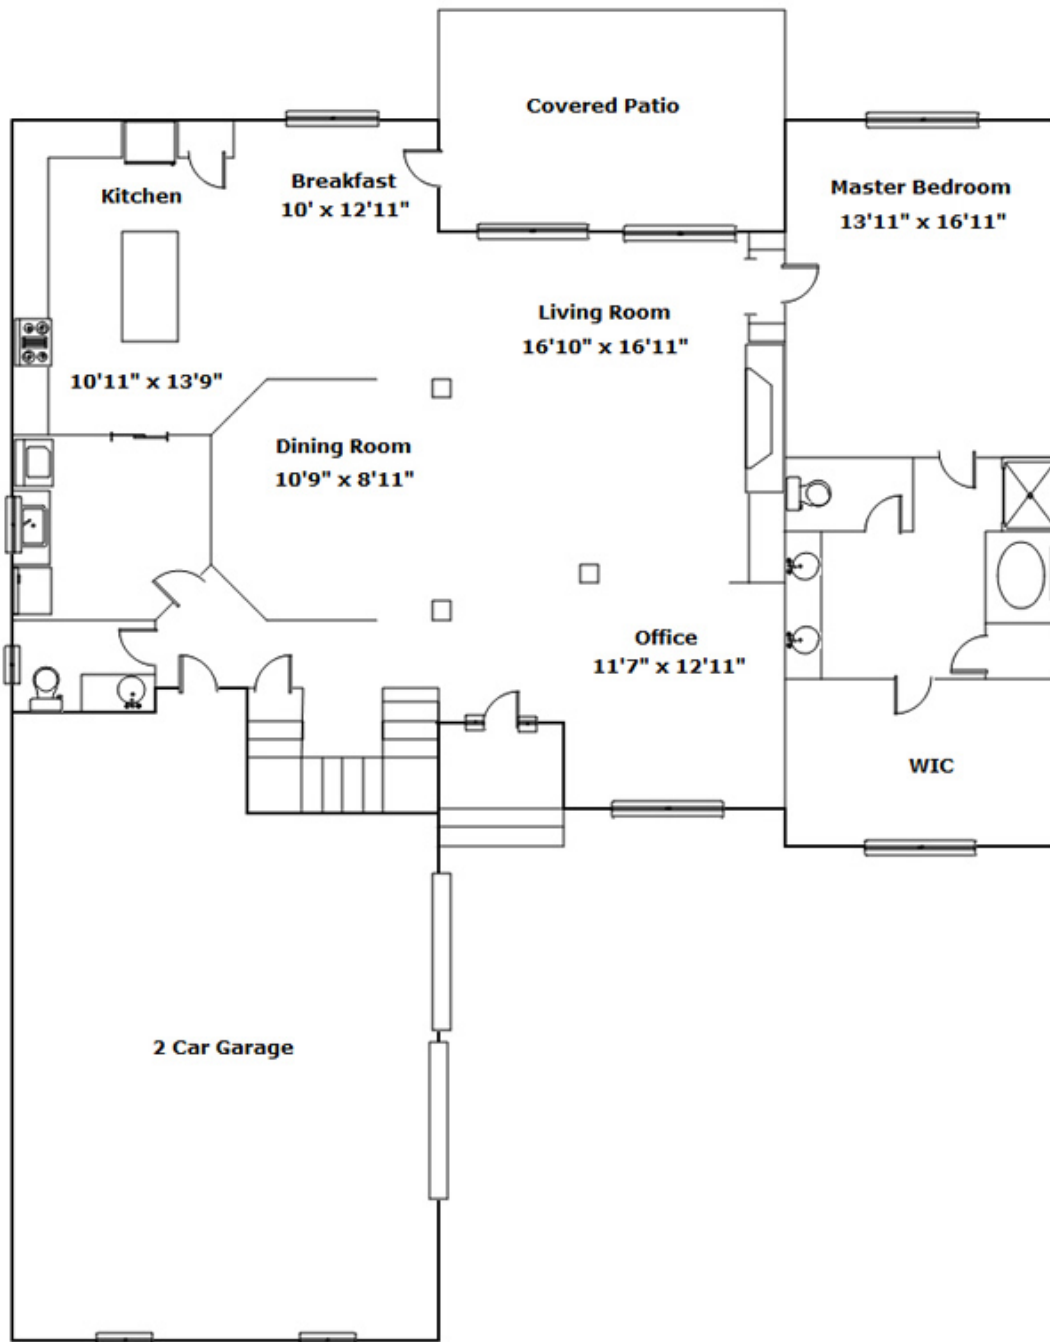

Drawn by: Look2 Homes Columbia
<http://www.look2homes.com/l2fp/floorplan/index.php?oid=15706>

Greg Newman
Office Phone: 803-788-2811
Cell Phone: 803-243-0401
gnewmanrealtor@gmail.com

Information is deemed reliable but not guaranteed!