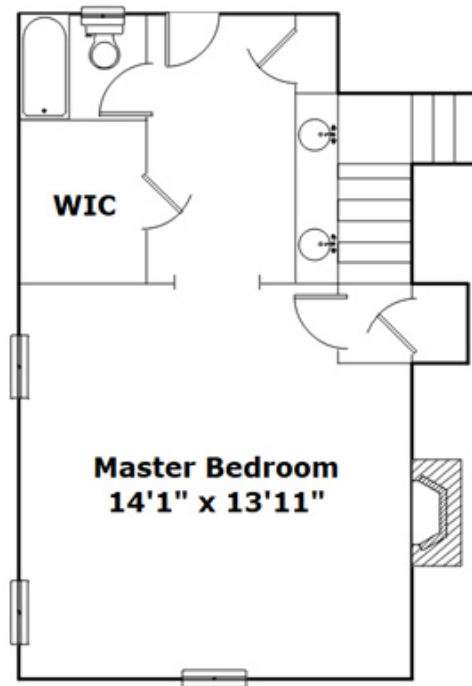

Cell Phone: 803-238-9925

donnie.shealy@cbcarolinas.com

Information is deemed reliable but not guaranteed!

RESIDENTIAL BROKERAGE

1807 Woodvalley Ct - Columbia, SC 29212

Drawn by: Look2 Homes Columbia

<http://www.look2homes.com/l2fp/floorplan/index.php?oid=15594>