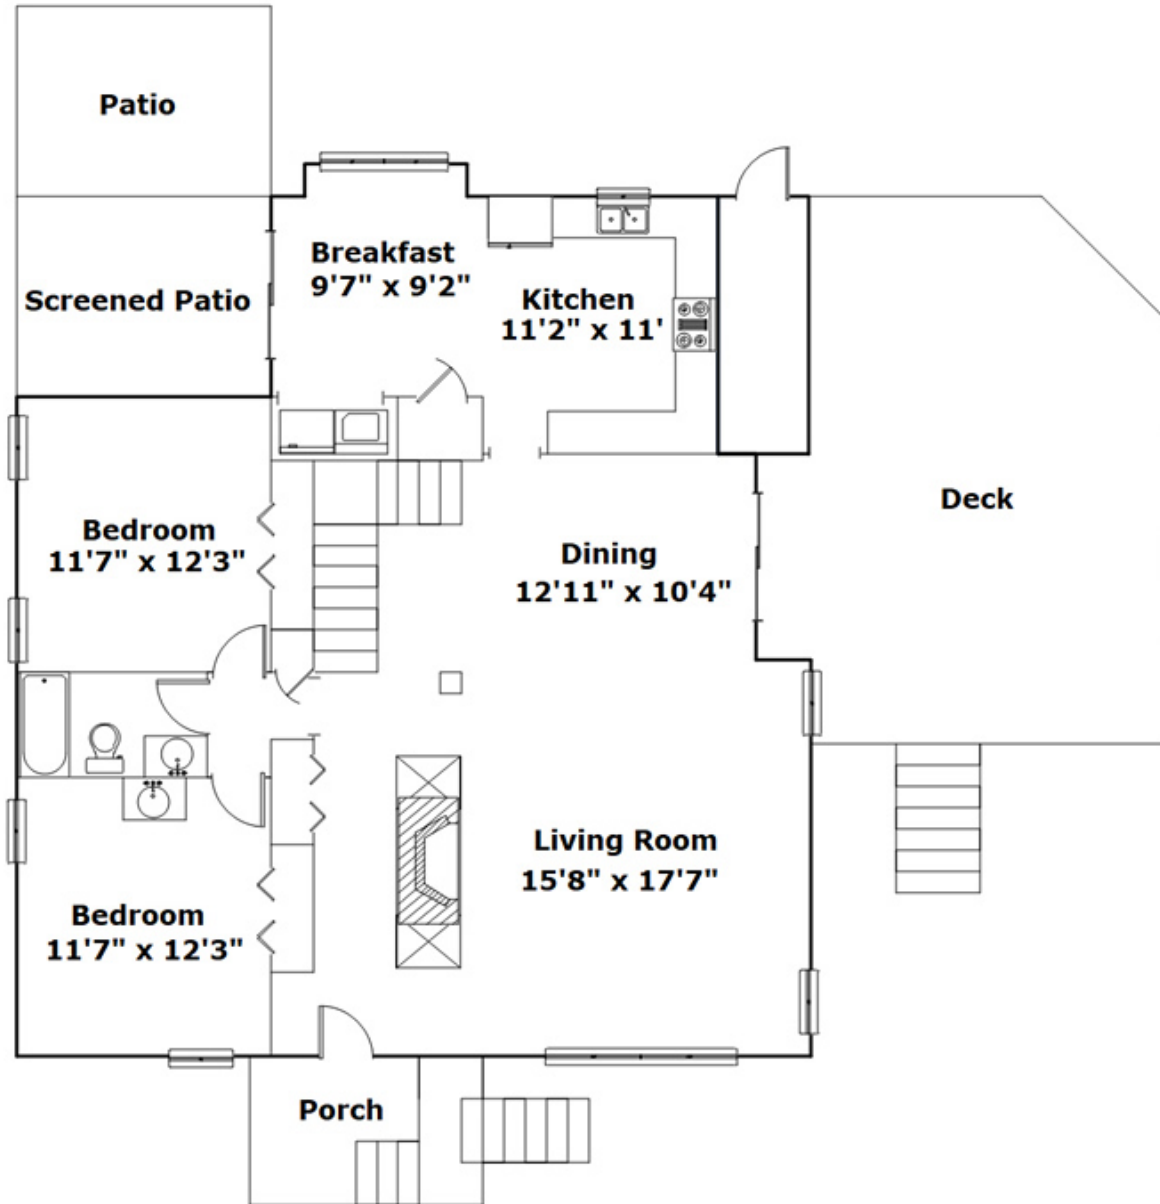

Drawn by: Look2 Homes Columbia

<http://www.look2homes.com/l2fp/floorplan/index.php?oid=15594>

Donnie Shealy

Office Phone: 803-957-5566

Cell Phone: 803-238-9925

donnie.shealy@cbcarolinas.com

Information is deemed reliable but not guaranteed!

RESIDENTIAL BROKERAGE