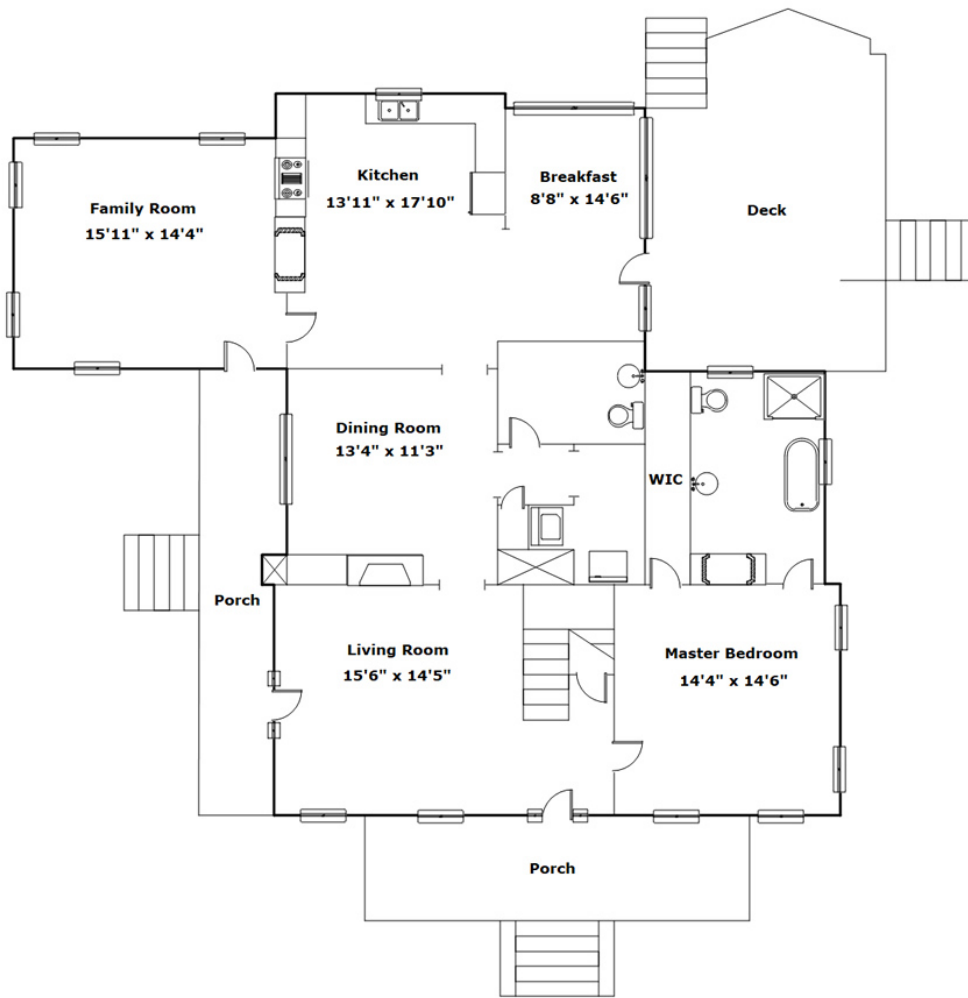

## Property Details

3 Bedroom(s)  
2 Bath(s)  
1 Half Bath(s)

## SQFT

Total	2485
Main Level	1787
Upper Level	698

**Elaine Runager**

Office Phone: 803-345-8300

Cell Phone: 803-513-8699

elainerunager@gmail.com

Information is deemed reliable but not guaranteed!

# 1410 Parkdale Dr - West Columbia, SC 29170

**Drawn by:** Look2 Homes Columbia

View this floor plan online at  
<https://tours.look2homes.com/index/21723>

**Elaine Runager**

Office Phone: 803-345-8300

Cell Phone: 803-513-8699