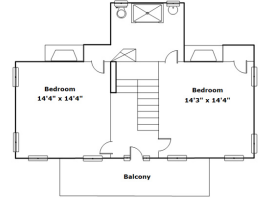

1410 Parkdale Dr - West Columbia, SC 29170