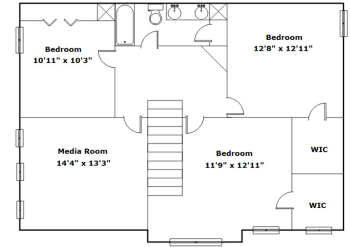

128 Rossmore Dr - Cayce, SC 29033

Presenting a beautiful home for your consideration!

Property Details

4 Bedroom(s)
2 Bath(s)
1 Half Bath(s)

SQFT

Total	2337
Main Level	1337
Upper Level	1000
Garage	506

Morris Lyles

Cell Phone: 803-261-9886

morris.lyles@era.com

<http://www.morrislyles.com/>

Information is deemed reliable but not guaranteed!

128 Rossmore Dr - Cayce, SC 29033

Drawn by: Look2 Homes Columbia

View this floor plan online at
<https://tours.look2homes.com/index/21715>