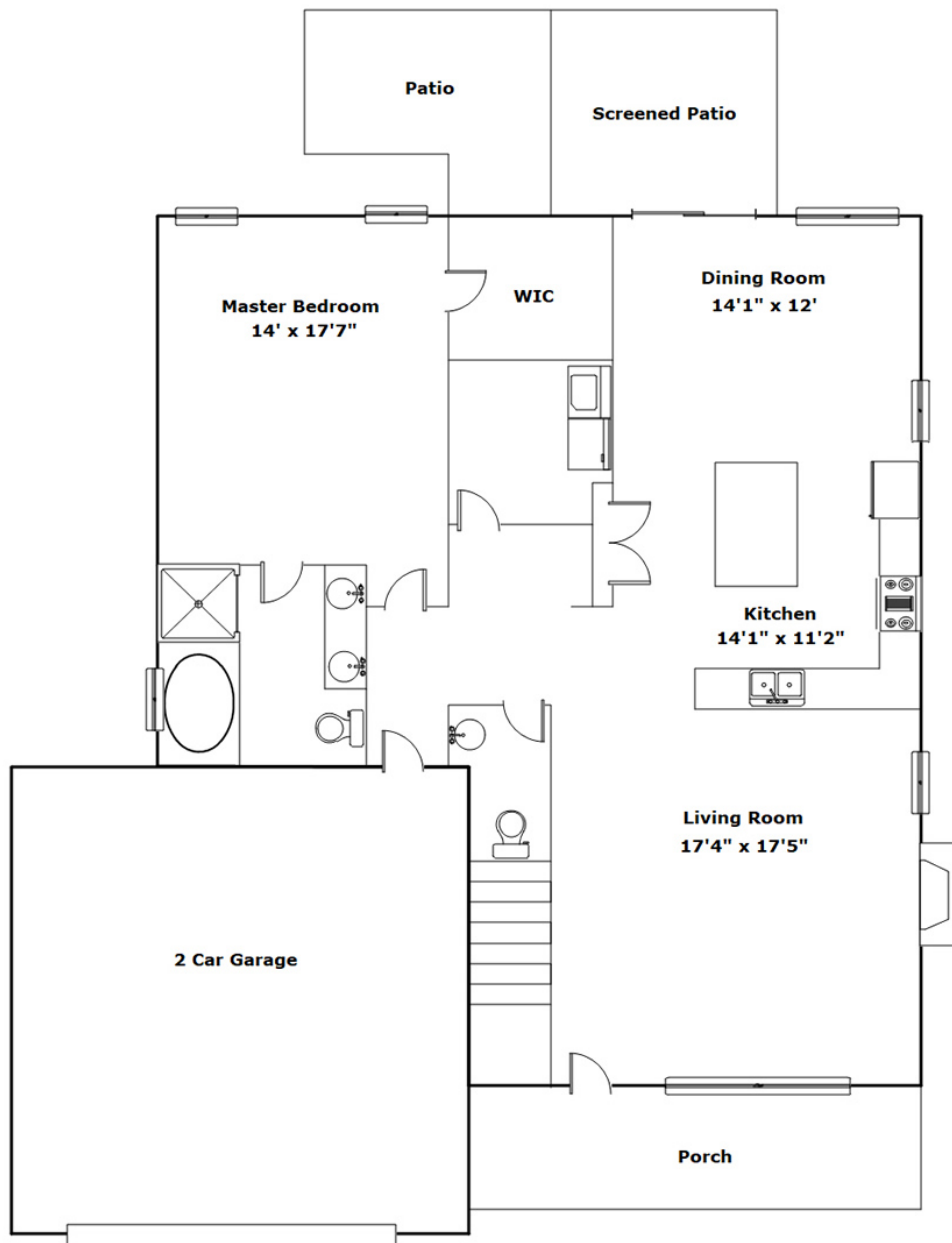

128 Rossmore Dr - Cayce, SC 29033

Presenting a beautiful home for your consideration!

Property Details

4 Bedroom(s)
2 Bath(s)
1 Half Bath(s)

SQFT

Total 2337
Main Level 1337
Upper Level 1000
Garage 506

Morris Lyles
Cell Phone: 803-261-9886
morris.lyles@era.com
<http://www.morrislyles.com/>

Information is deemed reliable but not guaranteed!

128 Rossmore Dr - Cayce, SC 29033

Drawn by: Look2 Homes Columbia

View this floor plan online at
<https://tours.look2homes.com/index/21715>

Morris Lyles
Cell Phone: 803-261-9886
morris.lyles@era.com
<http://www.morrislyles.com/>