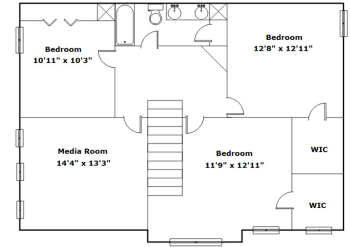

128 Rossmore Dr - Cayce, SC 29033

Presenting a beautiful home for your consideration!

Property Details

4 Bedroom(s)
2 Bath(s)
1 Half Bath(s)

SQFT

Total 2337
Main Level 1337
Upper Level 1000
Garage 506

Morris Lyles
Cell Phone: 803-261-9886
morris.lyles@era.com
<http://www.morrislyles.com/>

Information is deemed reliable but not guaranteed!

128 Rossmore Dr - Cayce, SC 29033

Drawn by: Look2 Homes Columbia

View this floor plan online at
<https://tours.look2homes.com/index/21715>

Morris Lyles
Cell Phone: 803-261-9886
morris.lyles@era.com
<http://www.morrislyles.com/>