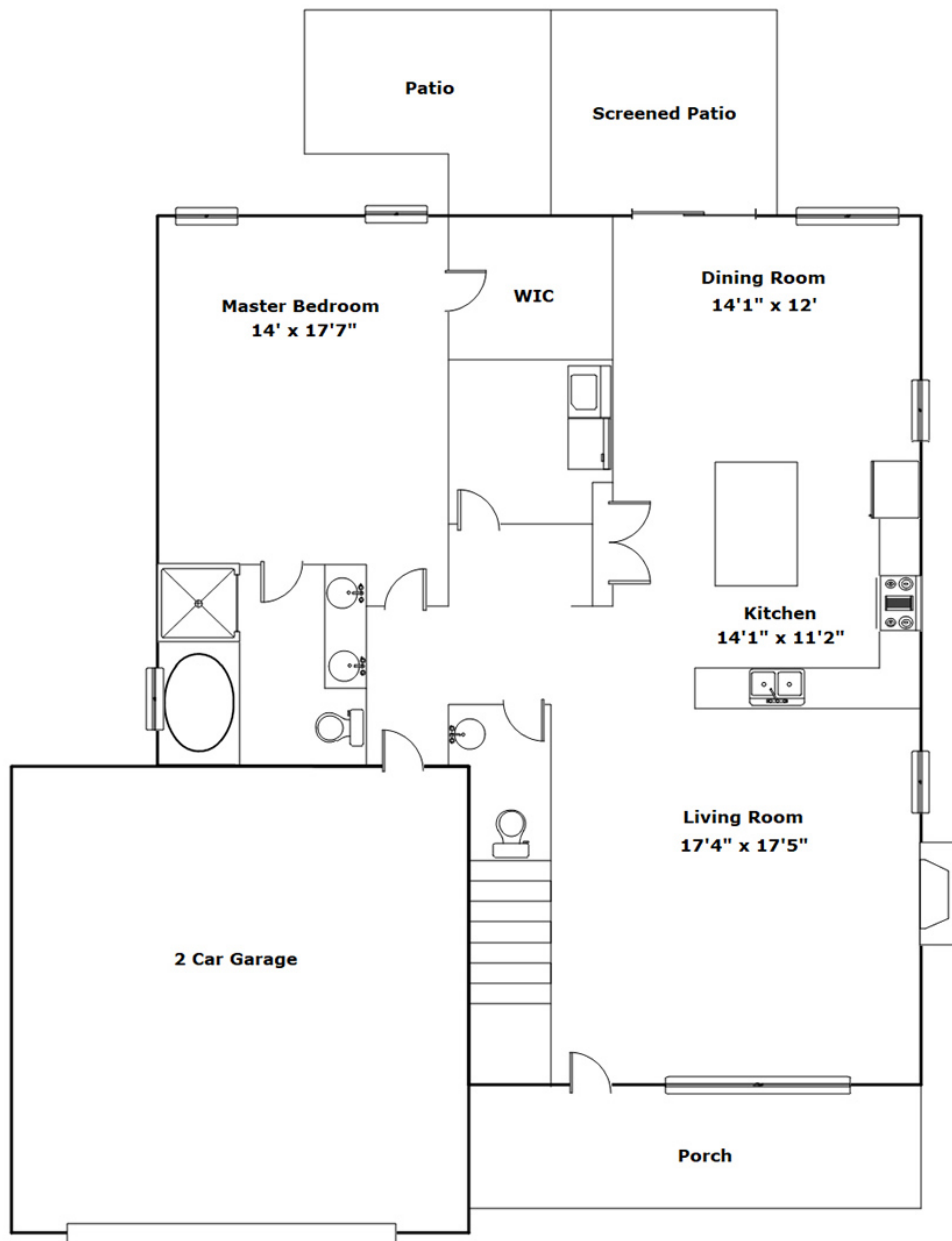

128 Rossmore Dr - Cayce, SC 29033

Presenting a beautiful home for your consideration!

Property Details

4 Bedroom(s)
2 Bath(s)
1 Half Bath(s)

SQFT

Total	2337
Main Level	1337
Upper Level	1000
Garage	506

Morris Lyles

Cell Phone: 803-261-9886

morris.lyles@era.com

<http://www.morrislyles.com/>

Information is deemed reliable but not guaranteed!

128 Rossmore Dr - Cayce, SC 29033

Drawn by: Look2 Homes Columbia

View this floor plan online at
<https://tours.look2homes.com/index/21715>