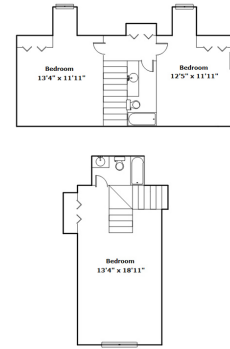

155 E Drake Rd - Gilbert, SC 29054