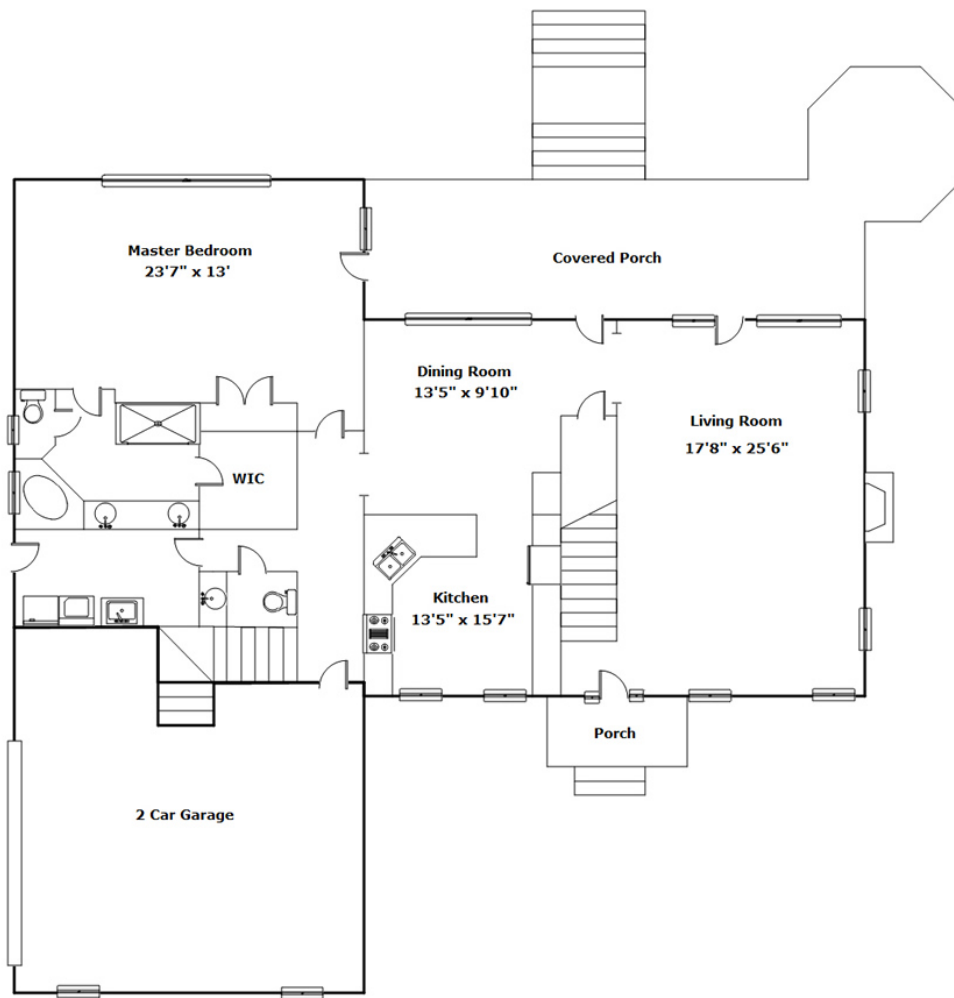

155 E Drake Rd - Gilbert, SC 29054