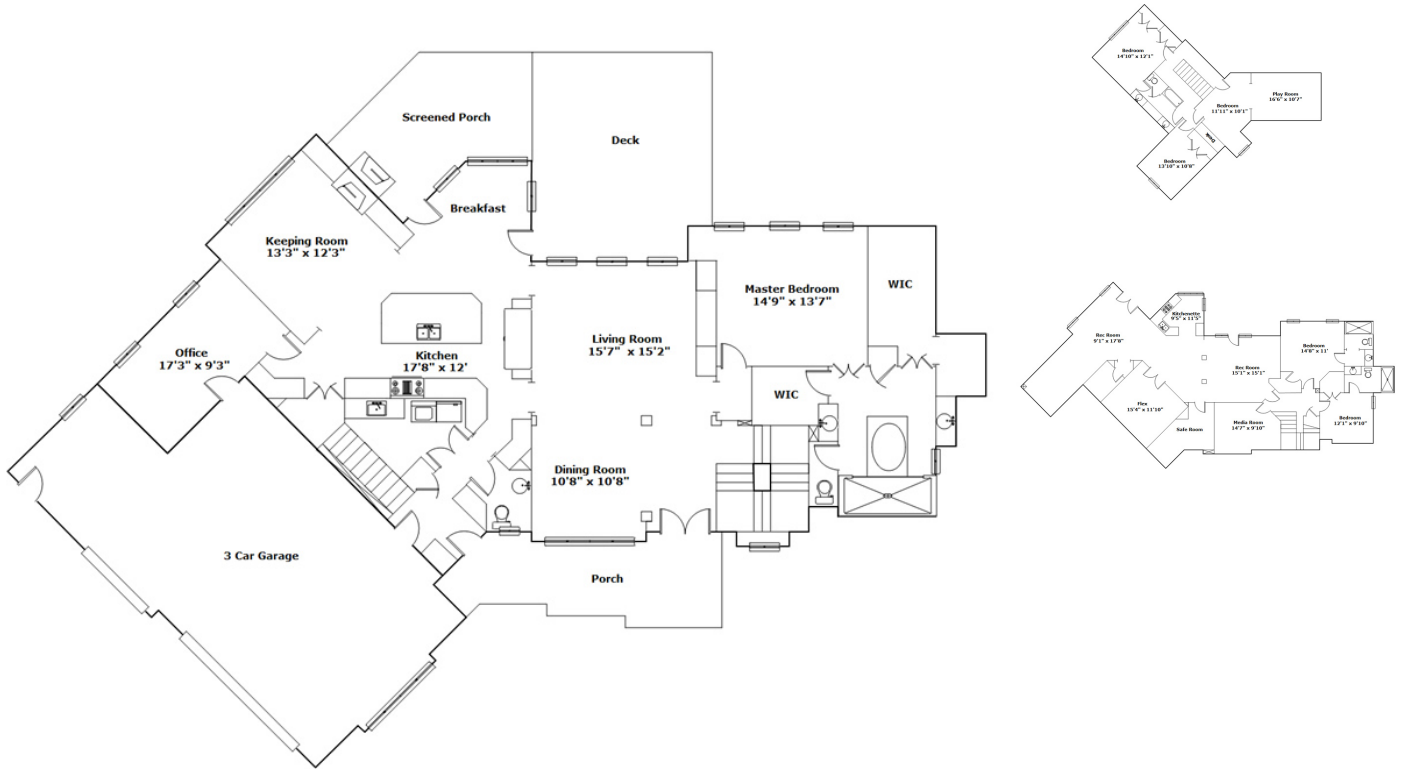

141 Drake Hill Dr - Lexington, SC 29072

Drawn by: Look2 Homes Columbia

View this floor plan online at
<https://tours.look2homes.com/index/21695>

Wendell Arsi
Cell Phone: 803-622-5704
Wendellarsi@gmail.com

Information is deemed reliable but not guaranteed!