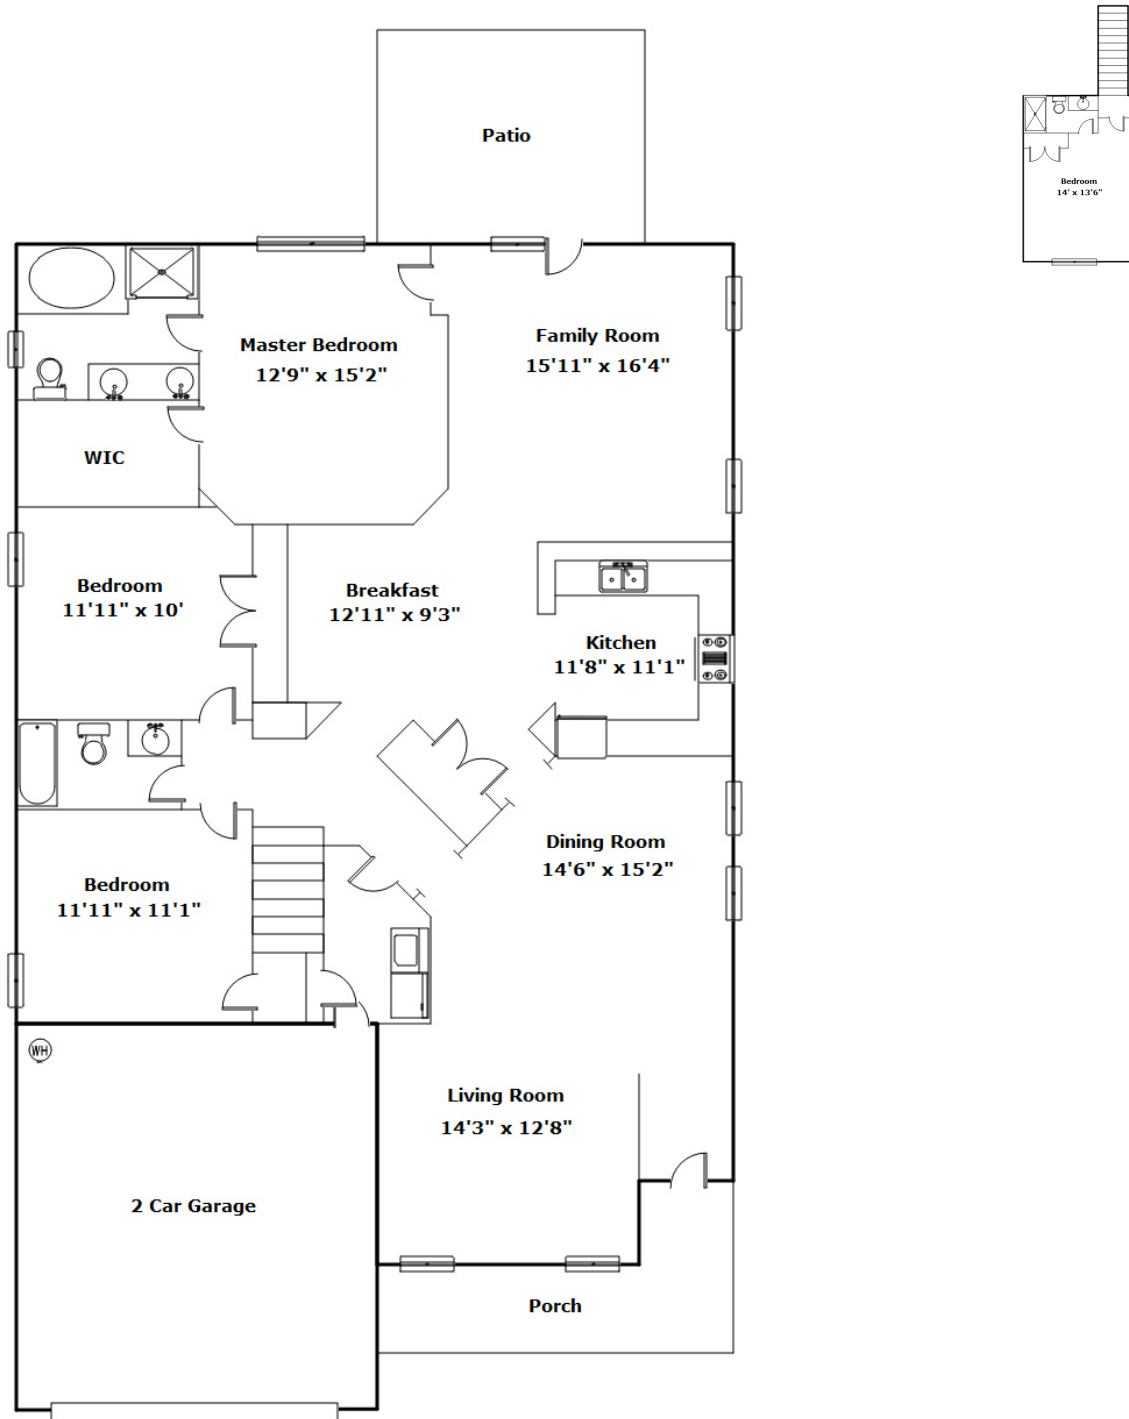

24 Barn Owl Court - Columbia, SC 29209

Presenting a beautiful home for your consideration!

Property Details

4 Bedroom(s)
3 Bath(s)

SQFT

Total	2386
Main Level	2006
Upper Level	380
Garage	439

Page Latham

Cell Phone: 803-960-4111
pagelatham@aol.com
<http://www.pagelatham.com>

Information is deemed reliable but not guaranteed!

24 Barn Owl Court - Columbia, SC 29209

Drawn by: Look2 Homes Columbia

View this floor plan online at
<https://tours.look2homes.com/index/21679>

Page Latham