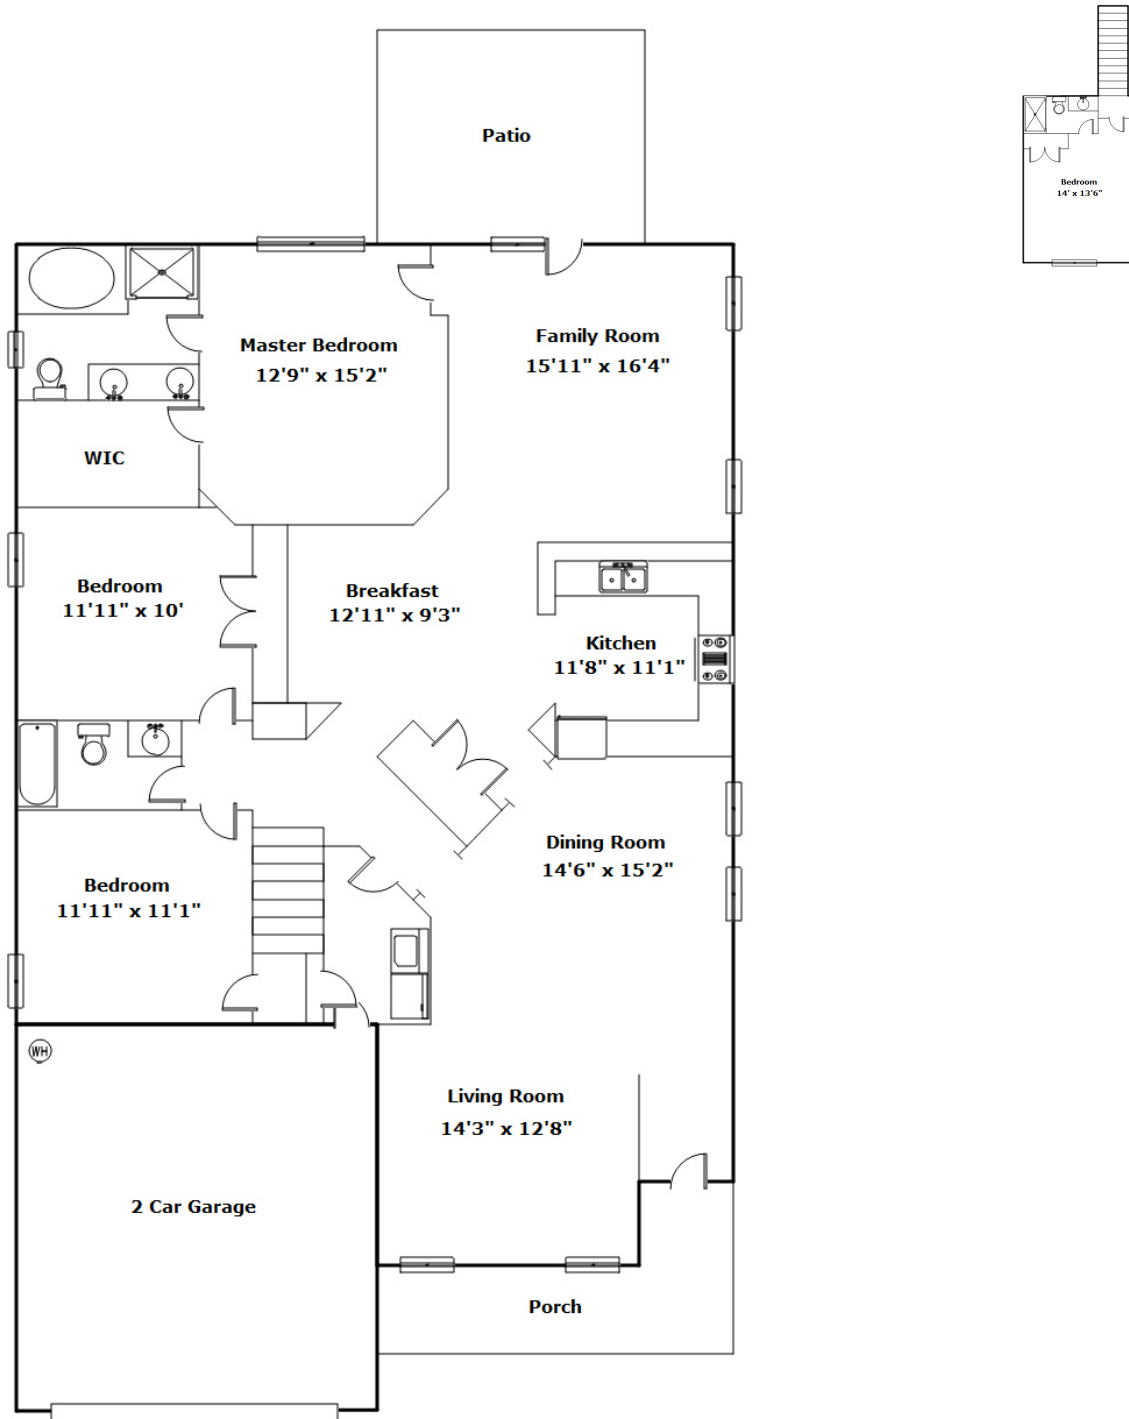

24 Barn Owl Court - Columbia, SC 29209

Presenting a beautiful home for your consideration!

Property Details

4 Bedroom(s)
3 Bath(s)

SQFT

Total	2386
Main Level	2006
Upper Level	380
Garage	439

Page Latham

Cell Phone: 803-960-4111

pagelatham@aol.com

<http://www.pagelatham.com>

Information is deemed reliable but not guaranteed!

24 Barn Owl Court - Columbia, SC 29209

Drawn by: Look2 Homes Columbia

View this floor plan online at
<https://tours.look2homes.com/index/21679>