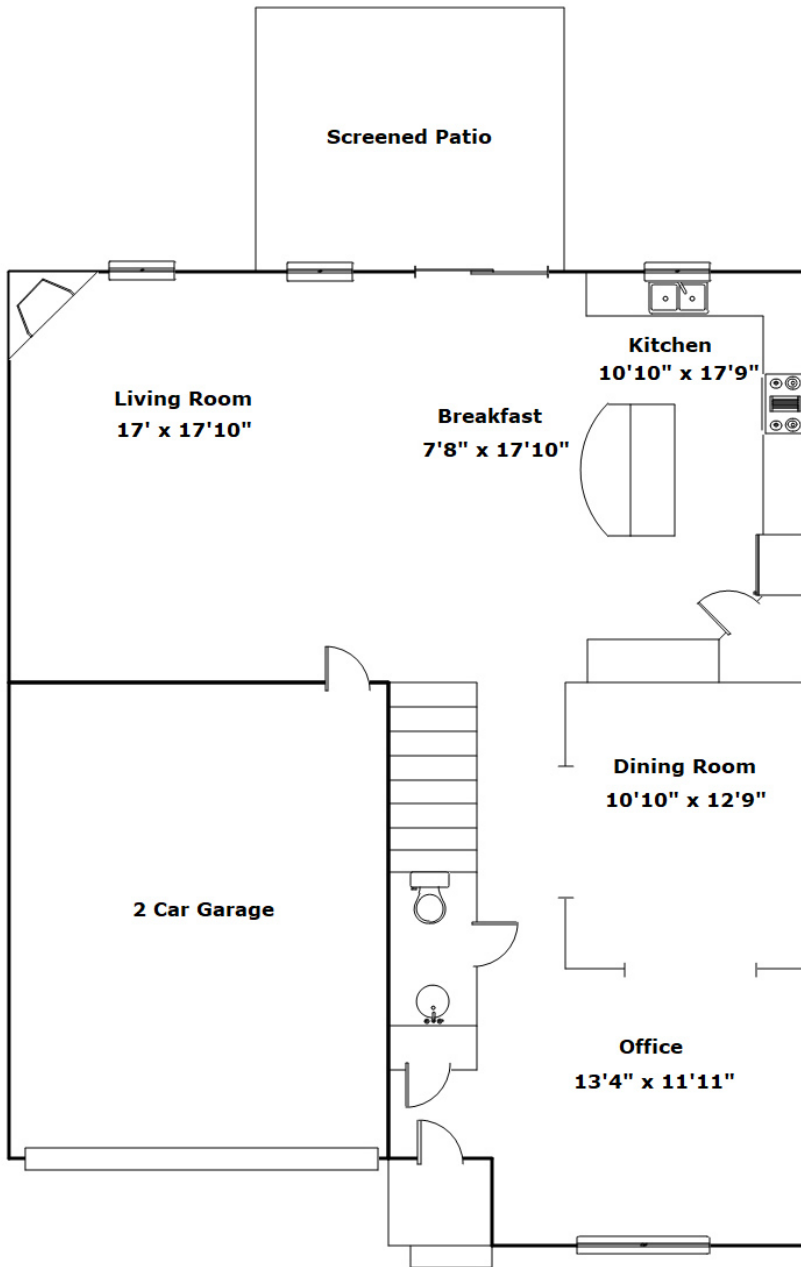

385 Blythe Creek Dr - Blythewood, SC 29016

Presenting a beautiful home for your consideration!

Property Details

4 Bedroom(s)

2 Bath(s)

1 Half Bath(s)

SQFT

Total 2567

Martha McCoy

Cell Phone: 803-447-2417

martha@marthamccoy.com

<http://marthamccoy.com>

Information is deemed reliable but not guaranteed!

Drawn by: Look2 Homes Columbia - builder square footage

View this floor plan online at
<https://tours.look2homes.com/index/21677>