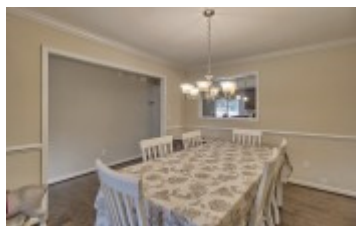

385 Blythe Creek Dr - Blythewood, SC 29016

Presenting a beautiful home for your consideration!

Property Details

4 Bedroom(s)
2 Bath(s)
1 Half Bath(s)

SQFT

Total 2567

Martha McCoy

Cell Phone: 803-447-2417