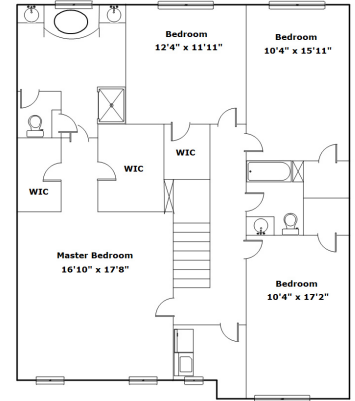

385 Blythe Creek Dr - Blythewood, SC 29016

Presenting a beautiful home for your consideration!

Property Details

4 Bedroom(s)
2 Bath(s)
1 Half Bath(s)

SQFT

Total 2567

Martha McCoy

Cell Phone: 803-447-2417

martha@marthamccoy.com

<http://marthamccoy.com>

Information is deemed reliable but not guaranteed!

Drawn by: Look2 Homes Columbia - builder square footage

View this floor plan online at
<https://tours.look2homes.com/index/21677>