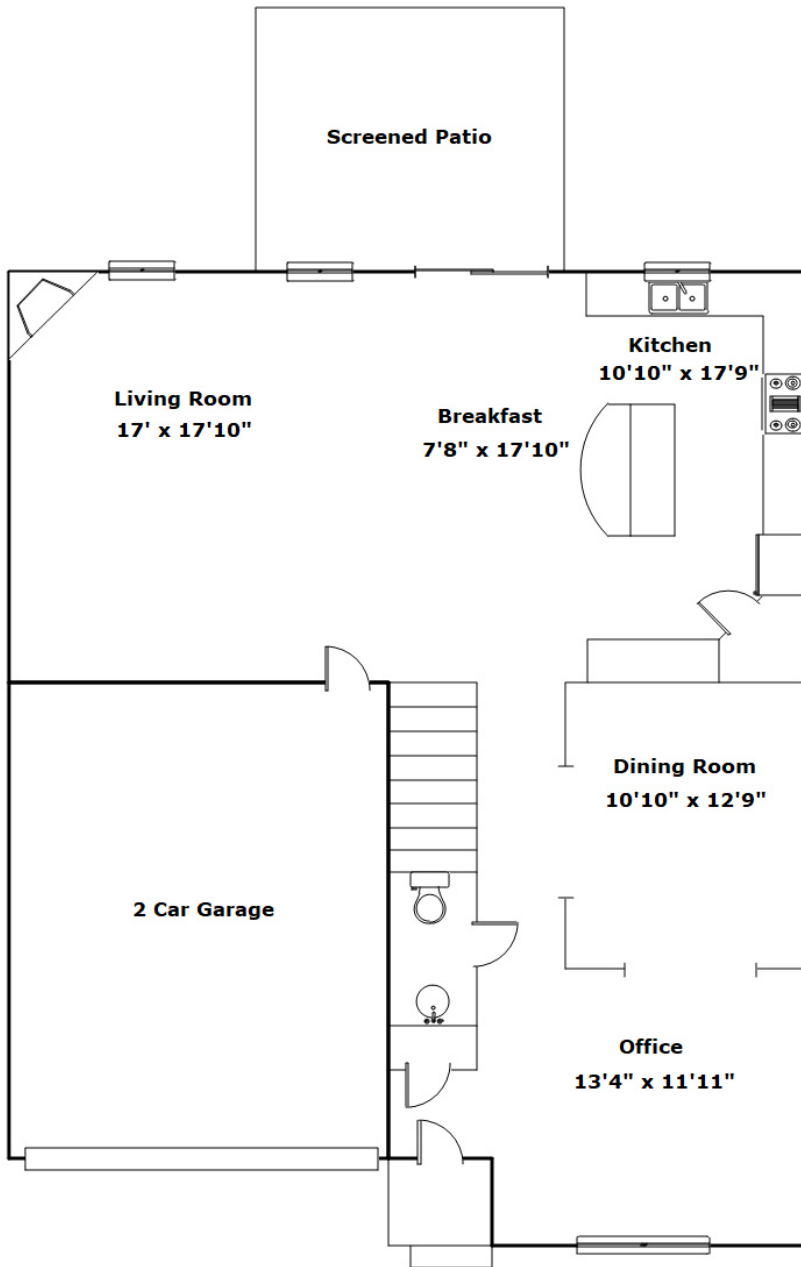

385 Blythe Creek Dr - Blythewood, SC 29016

Presenting a beautiful home for your consideration!

Property Details

4 Bedroom(s)
2 Bath(s)
1 Half Bath(s)

SQFT

Total 2567

Martha McCoy

Cell Phone: 803-447-2417

martha@marthamccoy.com

<http://marthamccoy.com>

Information is deemed reliable but not guaranteed!

Drawn by: Look2 Homes Columbia - builder square footage

View this floor plan online at
<https://tours.look2homes.com/index/21677>