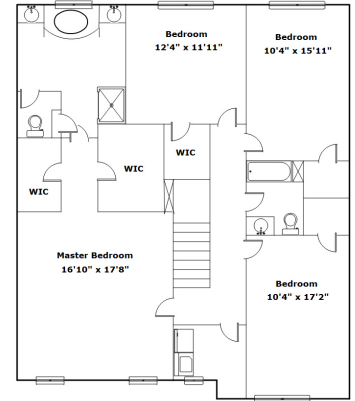

385 Blythe Creek Dr - Blythewood, SC 29016

Presenting a beautiful home for your consideration!

Property Details

4 Bedroom(s)

2 Bath(s)

1 Half Bath(s)

SQFT

Total 2567

Martha McCoy

Cell Phone: 803-447-2417

martha@marthamccoy.com

<http://marthamccoy.com>

Information is deemed reliable but not guaranteed!

Drawn by: Look2 Homes Columbia - builder square footage

View this floor plan online at
<https://tours.look2homes.com/index/21677>