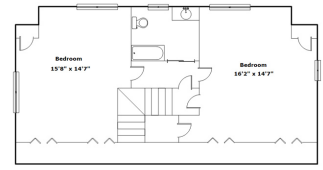

# 1311 Brewer Springs Rd - Camden, SC 29020

**Drawn by:** Look2 Homes Columbia

View this floor plan online at  
<https://tours.look2homes.com/index/21668>

**Brian Melton**

Office Phone: 803-432-0505

Cell Phone: 803-565-1905