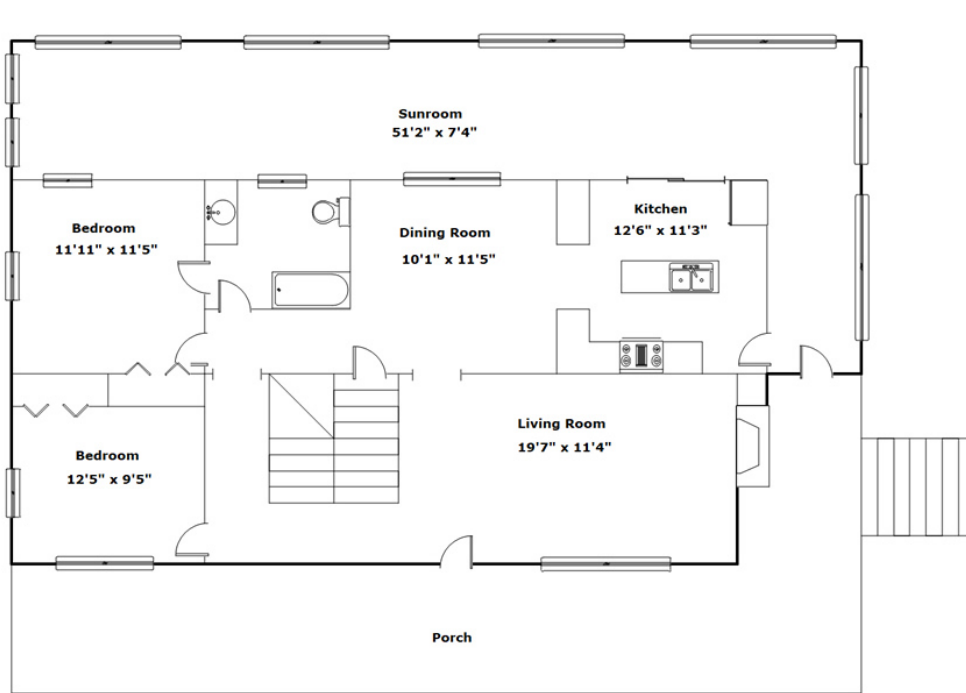

# 1311 Brewer Springs Rd - Camden, SC 29020

**Drawn by:** Look2 Homes Columbia

View this floor plan online at  
<https://tours.look2homes.com/index/21668>

**Brian Melton**

Office Phone: 803-432-0505

Cell Phone: 803-565-1905