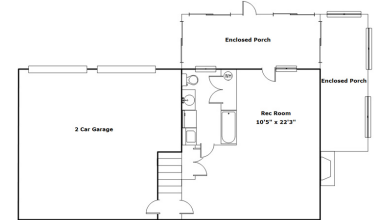

# 1311 Brewer Springs Rd - Camden, SC 29020

**Drawn by:** Look2 Homes Columbia

View this floor plan online at  
<https://tours.look2homes.com/index/21668>

**Brian Melton**

Office Phone: 803-432-0505

Cell Phone: 803-565-1905