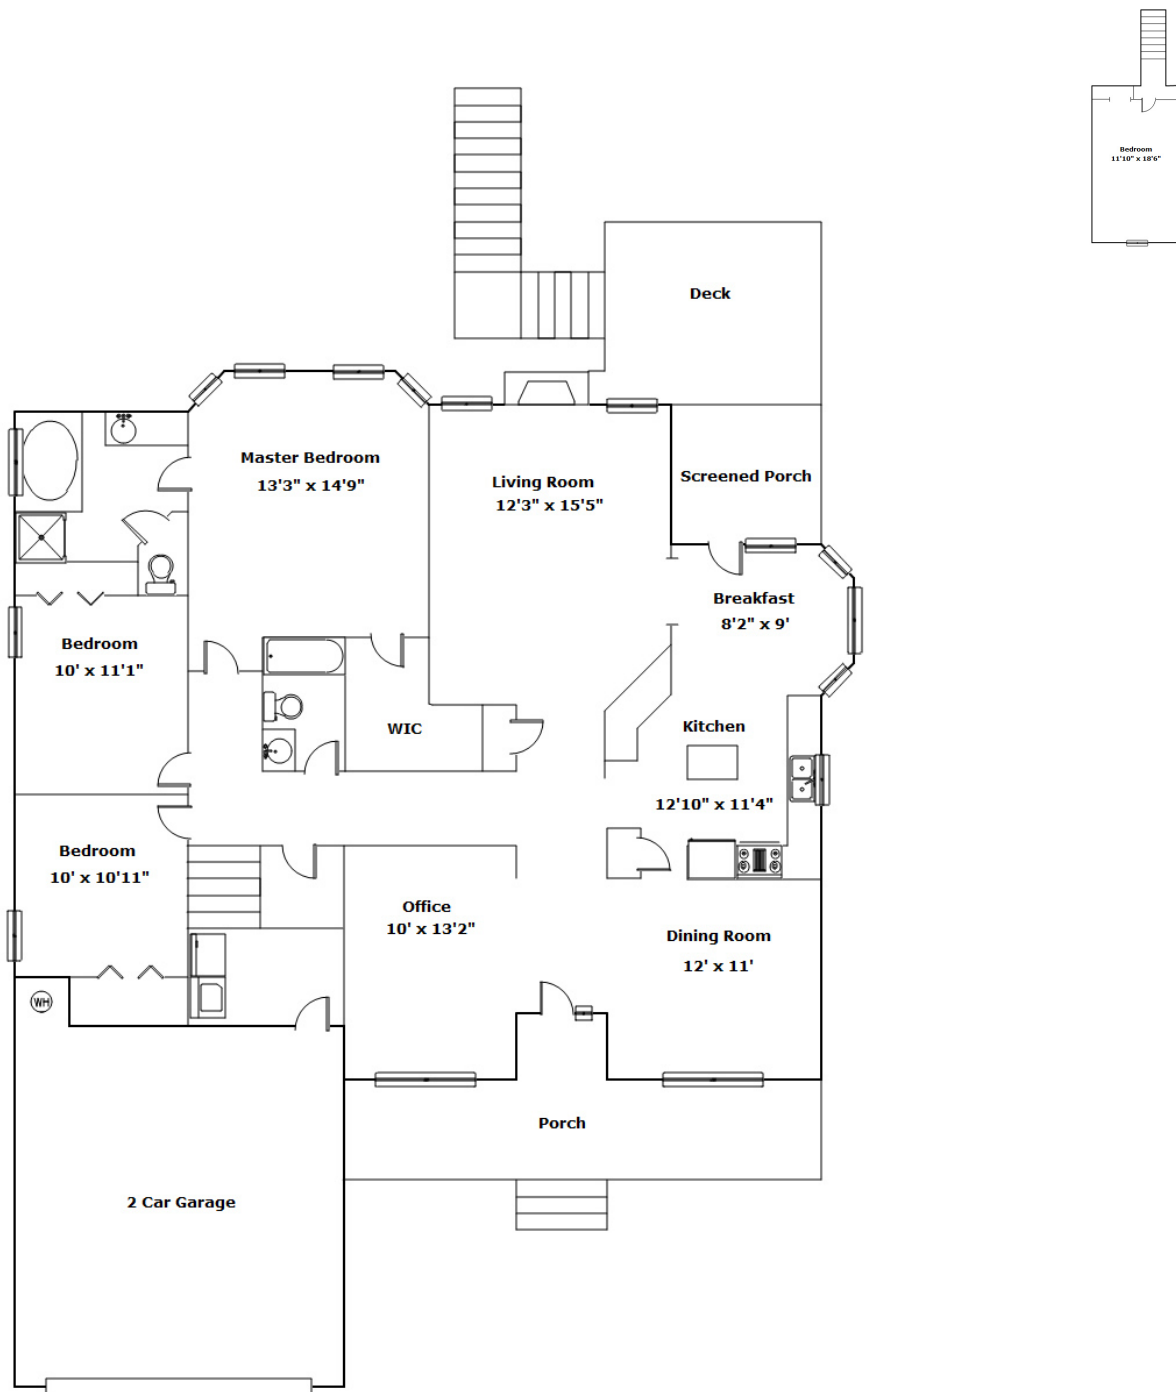

223 Shamley Green Dr - Columbia, SC 29229

Presenting a beautiful home for your consideration!

Property Details

4 Bedroom(s)
2 Bath(s)

SQFT

Total	2154
Main Level	1827
Upper Level	327
Garage	437

Davitte Richardson
Cell Phone: 803-603-3865
davitte@starkesrealty.com

Information is deemed reliable but not guaranteed!

223 Shamley Green Dr - Columbia, SC 29229

Drawn by: Look2 Homes Columbia

View this floor plan online at
<https://tours.look2homes.com/index/21572>

Davitte Richardson
Cell Phone: 803-603-3865
davitte@starkesrealty.com