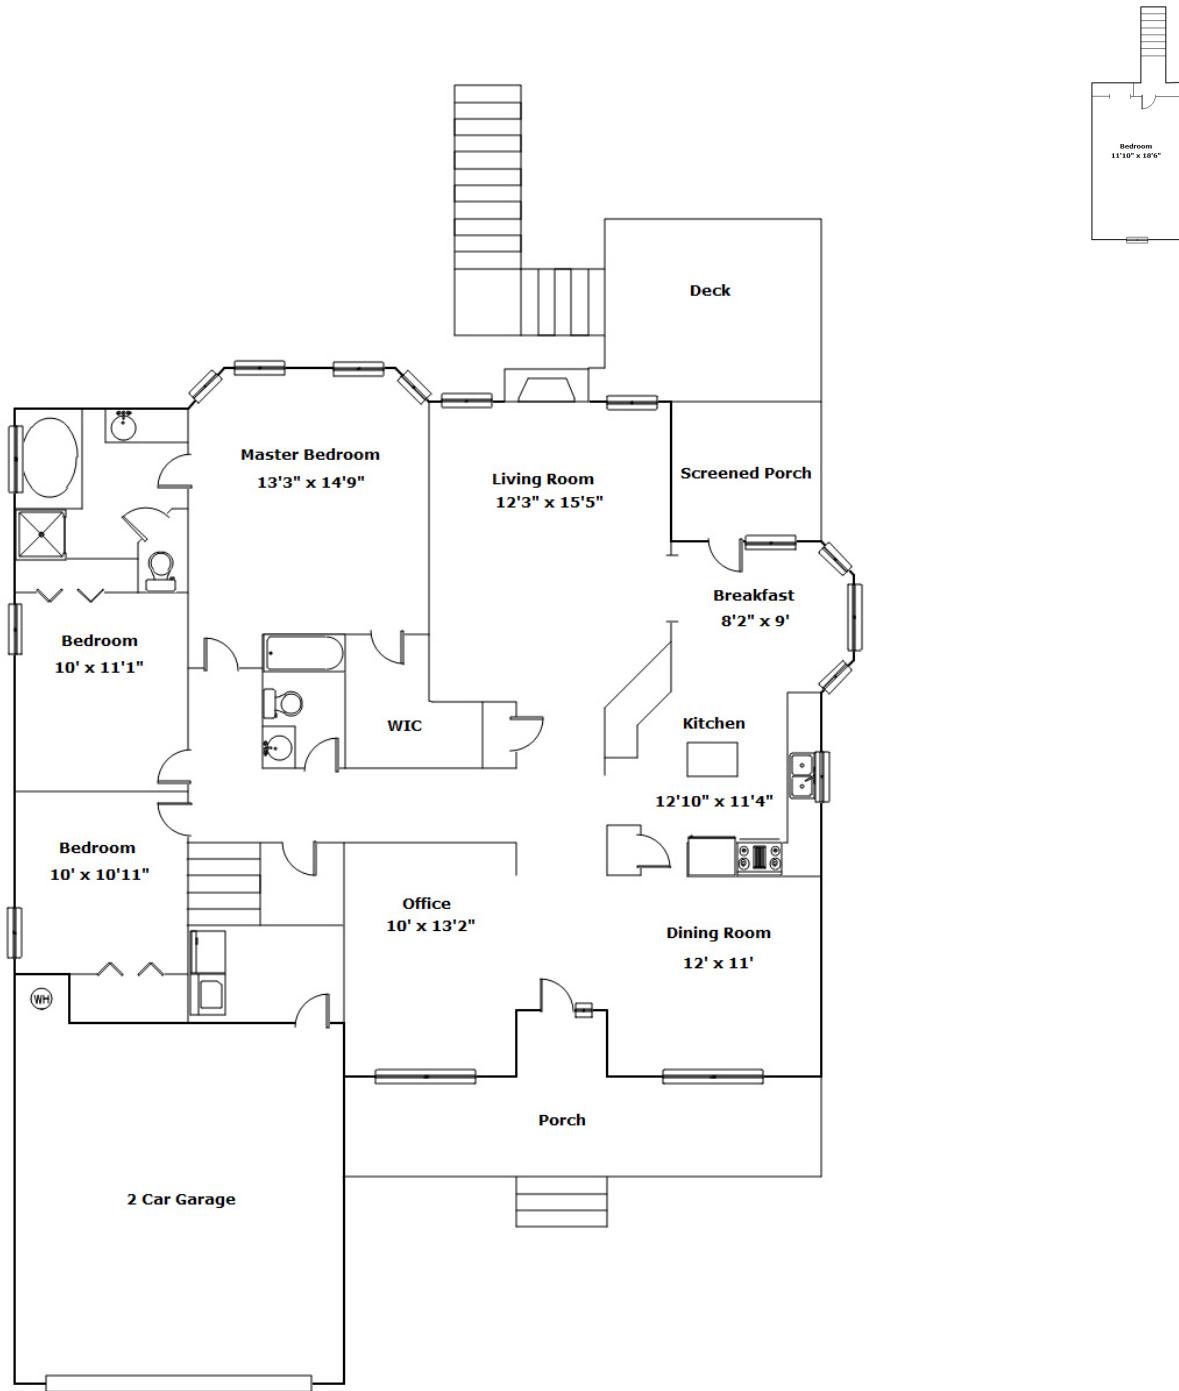

223 Shamley Green Dr - Columbia, SC 29229

Presenting a beautiful home for your consideration!

Property Details

4 Bedroom(s)
2 Bath(s)

SQFT

Total	2154
Main Level	1827
Upper Level	327
Garage	437

Davitte Richardson

Cell Phone: 803-603-3865
davitte@starkesrealty.com

Information is deemed reliable but not guaranteed!

Drawn by: Look2 Homes Columbia

View this floor plan online at
<https://tours.look2homes.com/index/21572>