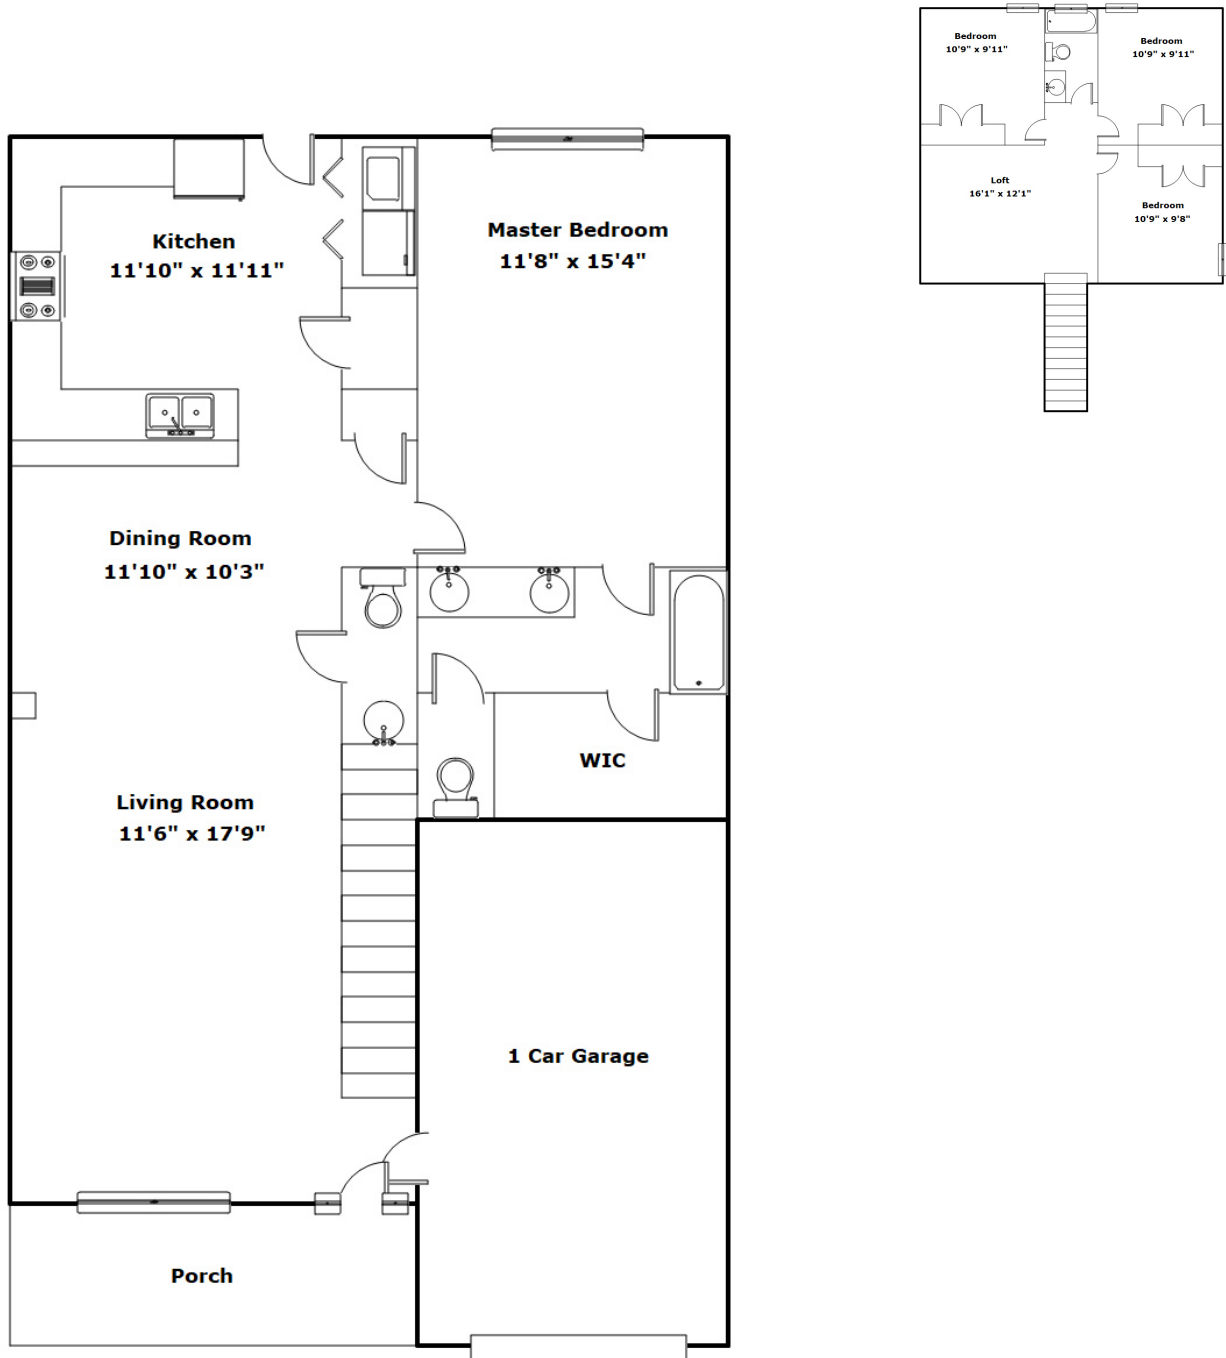

218 Lawson Dr - Columbia, SC 29229

Presenting a beautiful home for your consideration!

Property Details

4 Bedroom(s)

2 Bath(s)

1 Half Bath(s)

SQFT

Total 1793

COLDWELL BANKER
REALTY

Drawn by: Look2 Homes Columbia

View this floor plan online at
<https://tours.look2homes.com/index/21568>

Ashton Hambright
Cell Phone: 803-960-1446
ashton.hambright@cbcarolinas.com
<http://ashton.cbintouch.com>