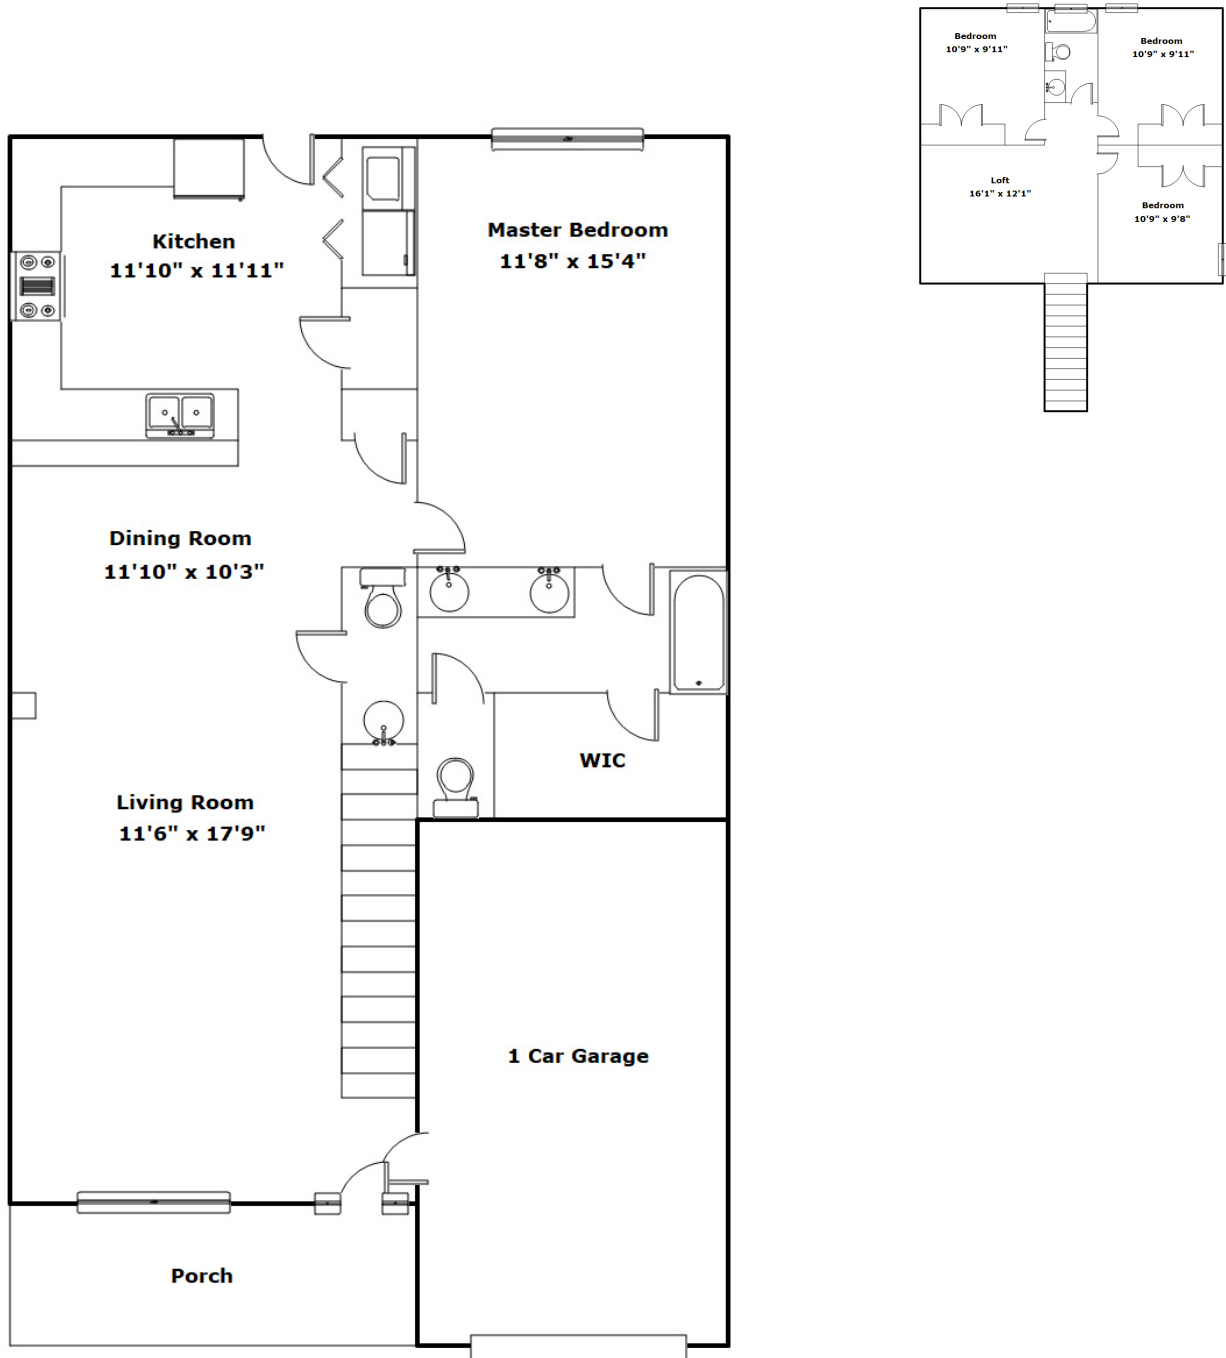

Drawn by: Look2 Homes Columbia

View this floor plan online at
<https://tours.look2homes.com/index/21568>

Ashton Hambright
Cell Phone: 803-960-1446
ashton.hambright@cbcarolinas.com
<http://ashton.cbintouch.com>

Information is deemed reliable but not guaranteed!

COLDWELL BANKER
REALTY