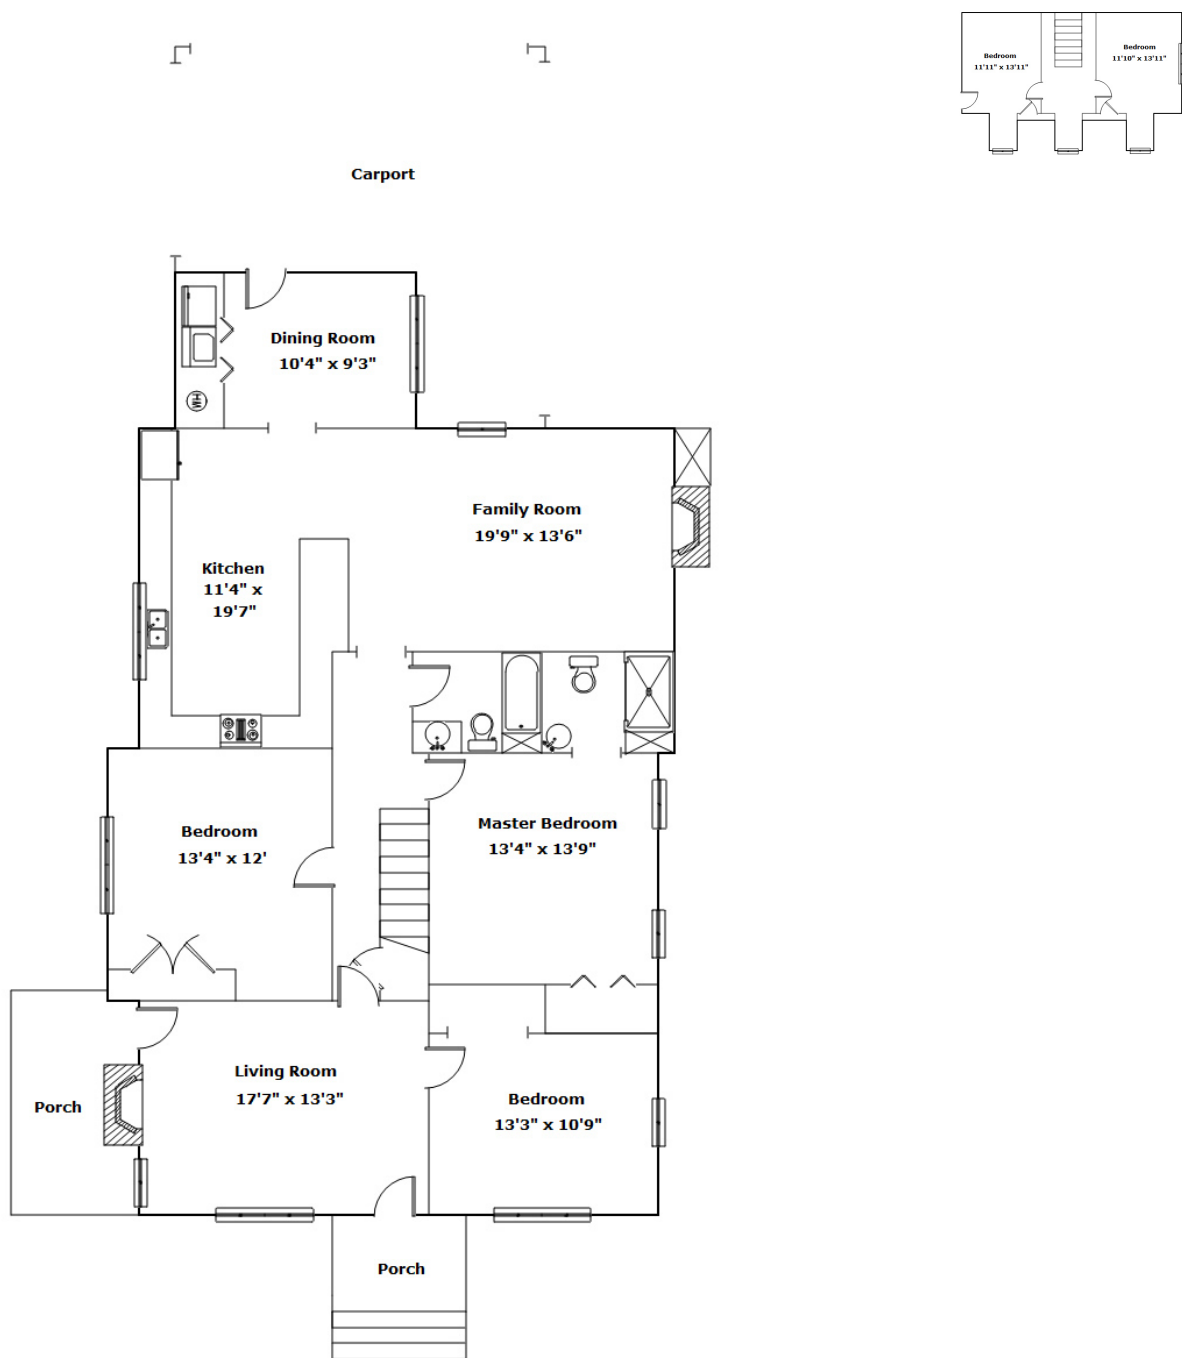

9457 Flat Creek Rd - Kershaw, SC 29067

Presenting a beautiful home for your consideration!

Property Details

5 Bedroom(s)
2 Bath(s)

SQFT

Total	2346
Main Level	1782
Upper Level	564

Heather Knight

Cell Phone: 803-320-4262

heatherreynoldshomes@yahoo.com

Information is deemed reliable but not guaranteed!

9457 Flat Creek Rd - Kershaw, SC 29067

Drawn by: Look2 Homes Columbia

View this floor plan online at
<https://tours.look2homes.com/index/21556>