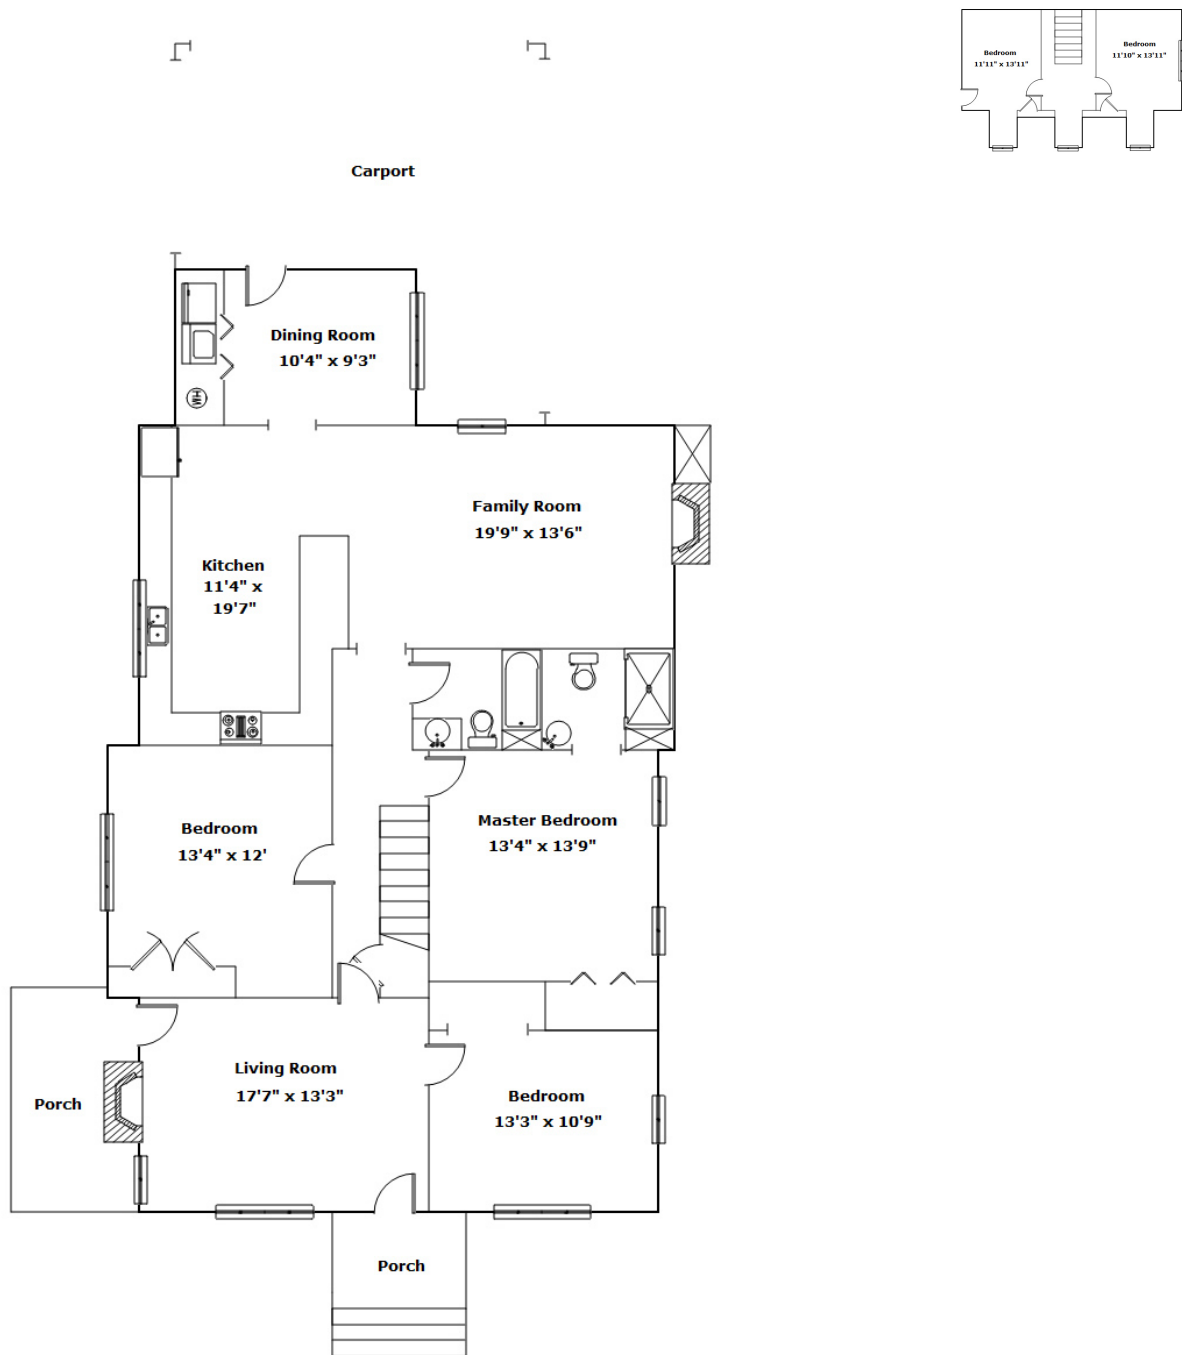

9457 Flat Creek Rd - Kershaw, SC 29067

Presenting a beautiful home for your consideration!

Property Details

5 Bedroom(s)
2 Bath(s)

SQFT

Total	2346
Main Level	1782
Upper Level	564

Heather Knight

Cell Phone: 803-320-4262
heatherreynoldshomes@yahoo.com

Information is deemed reliable but not guaranteed!

9457 Flat Creek Rd - Kershaw, SC 29067

Drawn by: Look2 Homes Columbia

View this floor plan online at
<https://tours.look2homes.com/index/21556>

Heather Knight