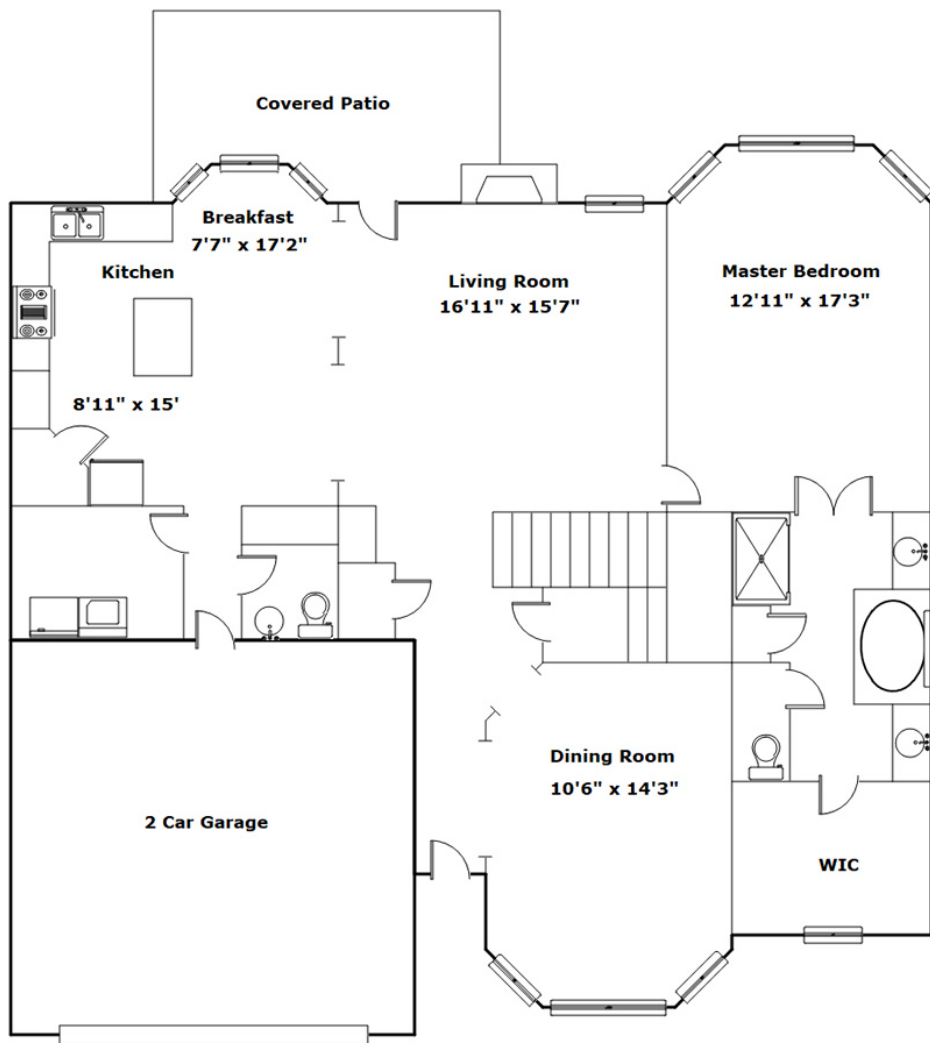

327 Woodlander Dr - Blythewood, SC 29016