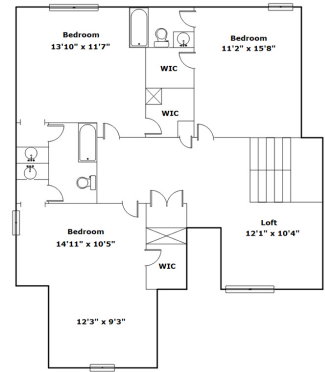

327 Woodlander Dr - Blythewood, SC 29016