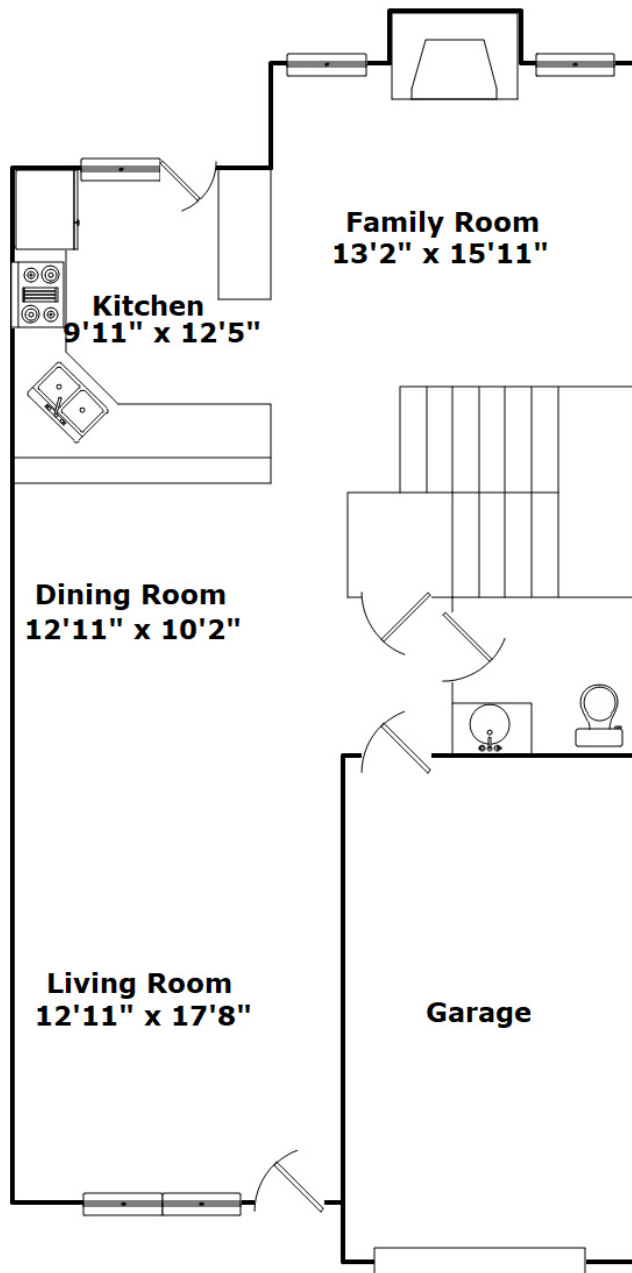

10640 Greyhound Dr. - Charlotte, NC 28269

Drawn by: Look2 Home Marketing Upstate SC

View this floor plan online at
<https://tours.look2homes.com/index/21379>

Susan Carpenter
Cell Phone: 704-307-1511
susancarpenter@kw.com
<http://susancarpenterhomes.com>

Information is deemed reliable but not guaranteed!

KELLERWILLIAMS