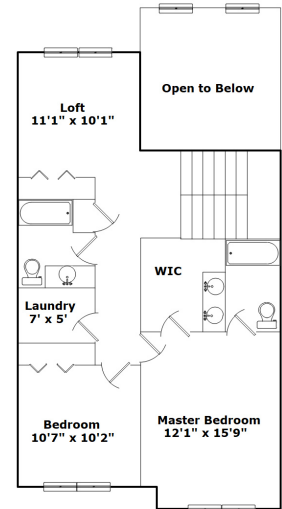

10640 Greyhound Dr. - Charlotte, NC 28269

Drawn by: Look2 Home Marketing Upstate SC

View this floor plan online at
<https://tours.look2homes.com/index/21379>

Susan Carpenter
Cell Phone: 704-307-1511
susancarpenter@kw.com
<http://susancarpenterhomes.com>

Information is deemed reliable but not guaranteed!

KELLERWILLIAMS