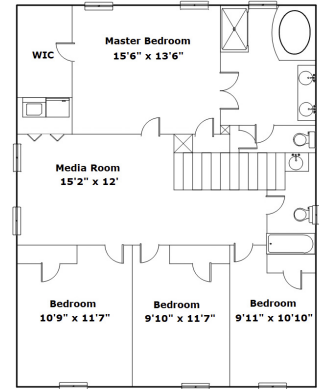

3152 Gedney Circle - Blythewood, SC 29016

**Presenting a beautiful home for your consideration!**

**Property Details**

5 Bedroom(s)  
3 Bath(s)

**SQFT**

Total	2314
Main Level	978
Upper Level	1336
Garage	358

**Jim Leitherer**

Office Phone: 803-915-8317  
Cell Phone: 803-298-0054  
jimleitherer@gmail.com

Information is deemed reliable but not guaranteed!

**Drawn by:** Look2 Homes Columbia

View this floor plan online at  
<https://tours.look2homes.com/index/21375>