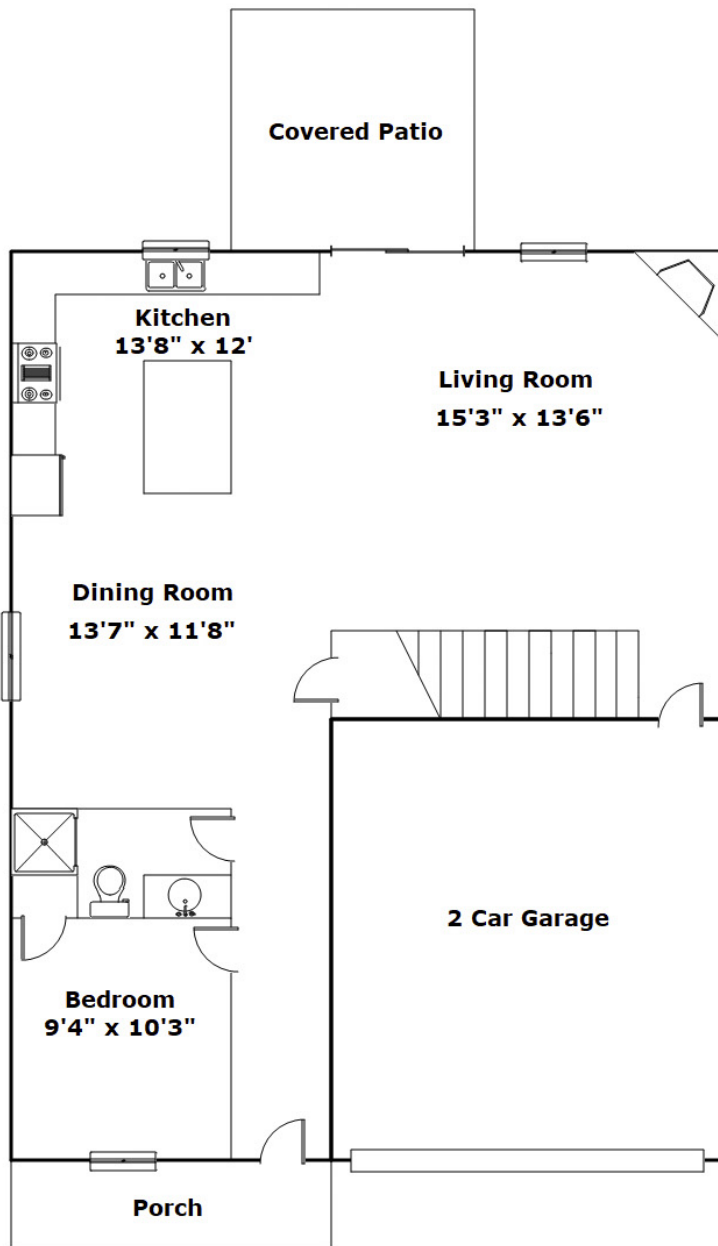

3152 Gedney Circle - Blythewood, SC 29016

**Presenting a beautiful home for your consideration!**

**Property Details**

5 Bedroom(s)  
3 Bath(s)

**SQFT**

Total	2314
Main Level	978
Upper Level	1336
Garage	358

**Jim Leitherer**

Office Phone: 803-915-8317  
Cell Phone: 803-298-0054  
jimleitherer@gmail.com

Information is deemed reliable but not guaranteed!

**Drawn by:** Look2 Homes Columbia

View this floor plan online at  
<https://tours.look2homes.com/index/21375>