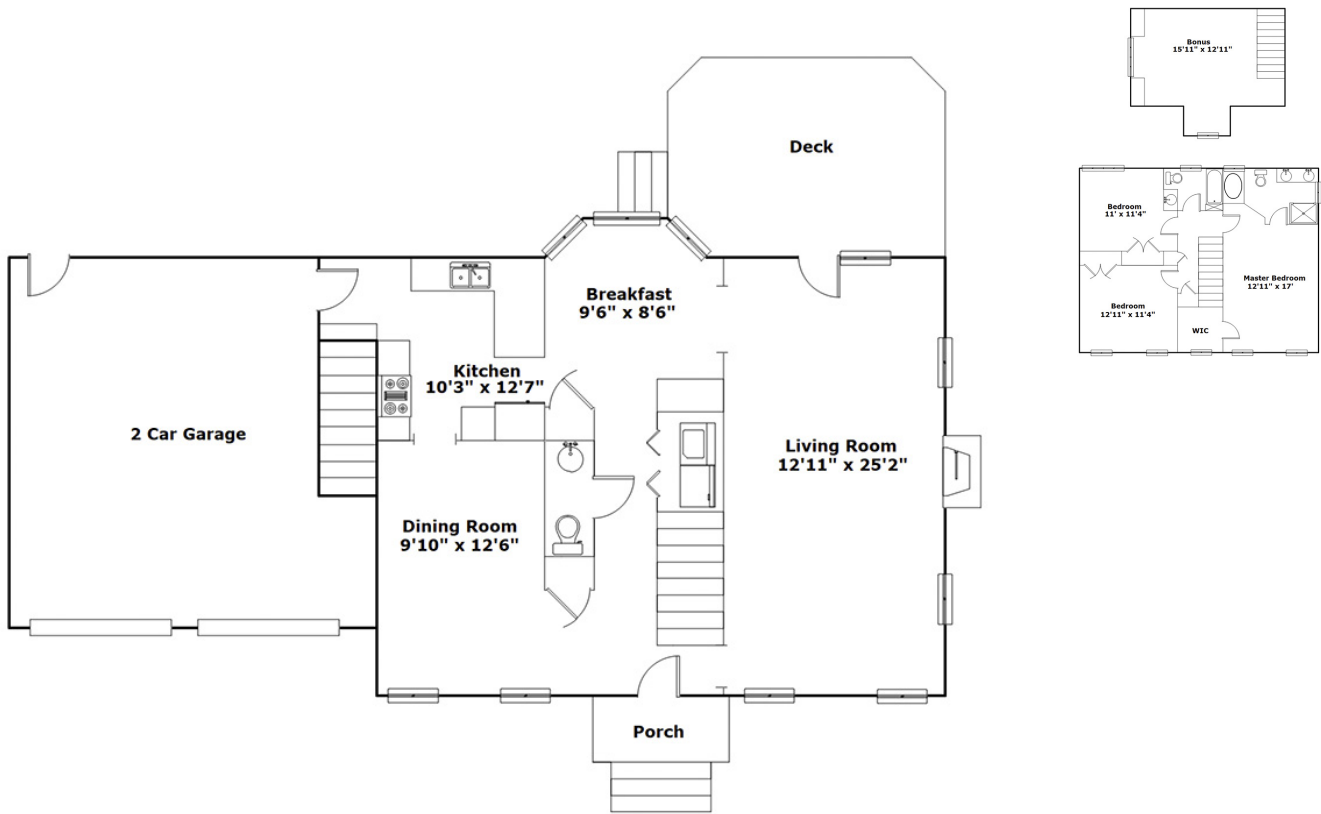

313 Plantation Pkwy - Blythewood, SC 29016

Drawn by: Look2 Homes Columbia

View this floor plan online at
<https://tours.look2homes.com/index/21146>

David Medley
Office Phone: 803-828-3503
Cell Phone: 803-760-6842
david@medleyrealtyllc.com
<http://https://www.medleyrealtyllc.com/home-page>

MEDLEY

Information is deemed reliable but not guaranteed!