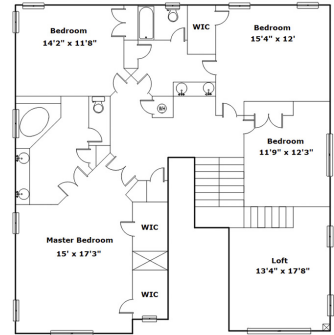

22 Ash Ct - Irmo, SC 29063