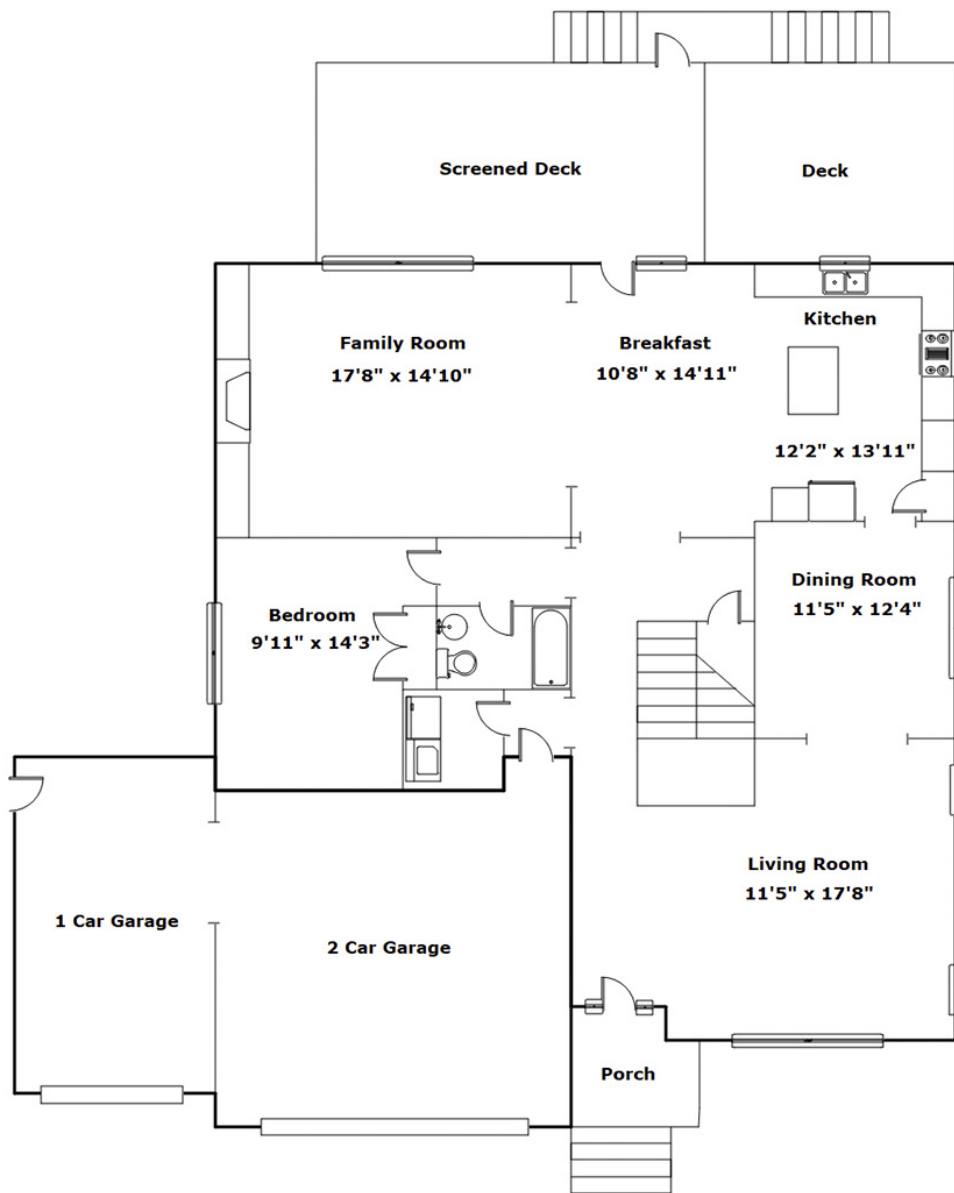

22 Ash Ct - Irmo, SC 29063

Drawn by: Look2 Homes Columbia

View this floor plan online at
<https://tours.look2homes.com/index/21142>

Josh Smith
Cell Phone: 321-591-5435
jtsmith.consulting@gmail.com

Information is deemed reliable but not guaranteed!