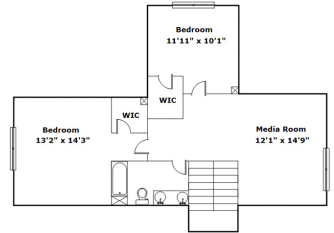

22 Ash Ct - Irmo, SC 29063