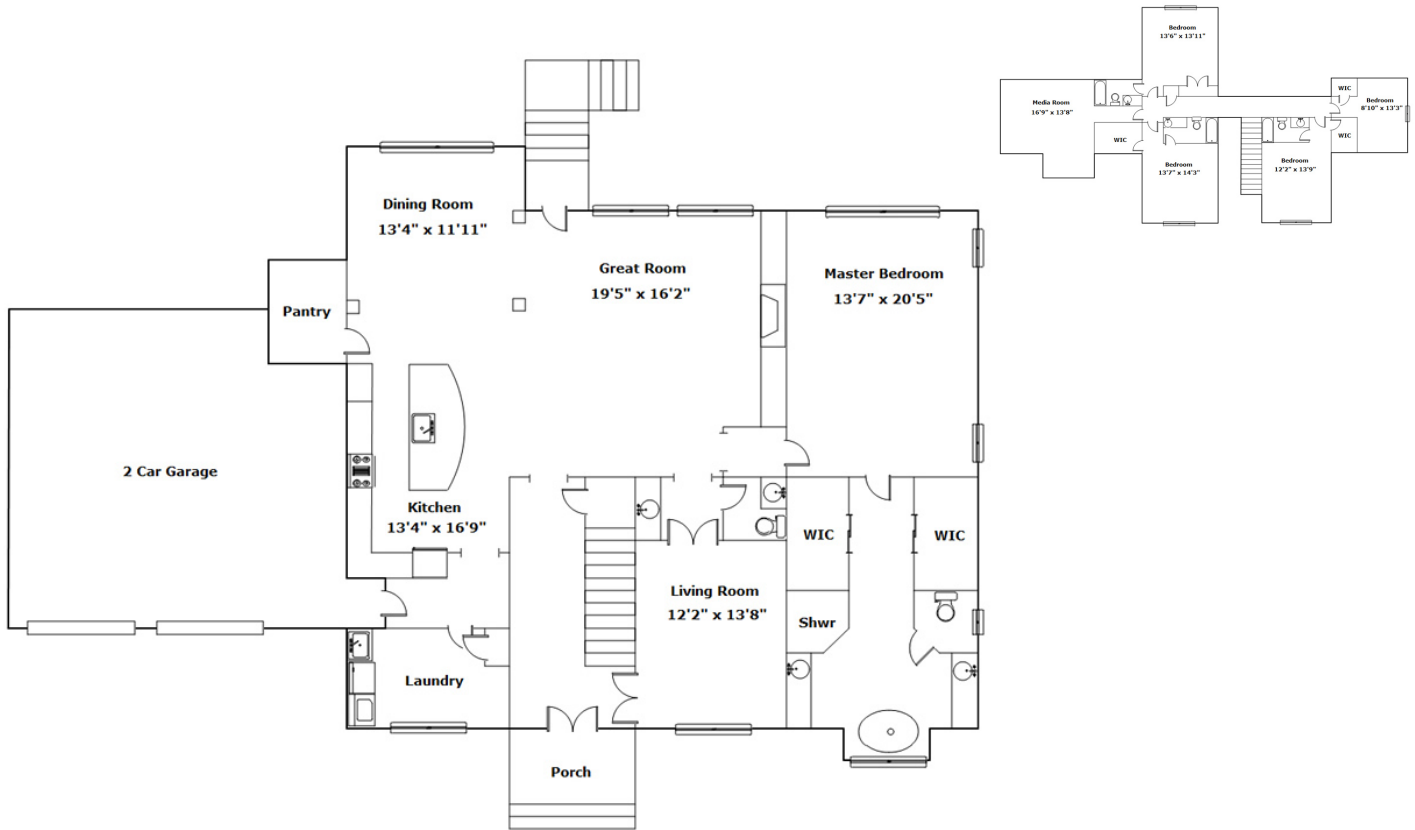

747 Bimini Twist Circle - Lexington, SC 29072

Drawn by: Look2 Homes Columbia

View this floor plan online at
<https://tours.look2homes.com/index/21102>

Bobby Curtis

Office Phone: 803-799-8035

Cell Phone: 803-513-1095

bobblyncurt@aol.com

<http://bobblycurtishomes.com>

Information is deemed reliable but not guaranteed!

COLDWELL BANKER
REALTY