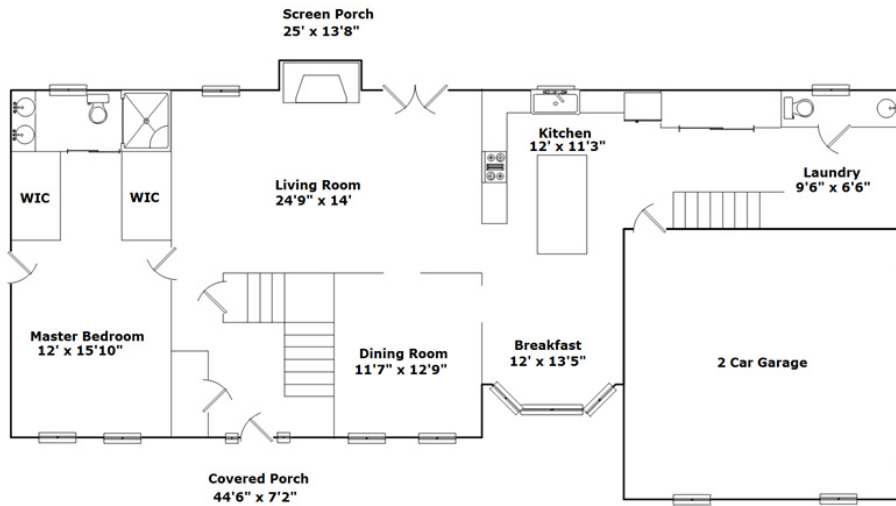

130 Stella Dora Dr. - Easley, SC 29642