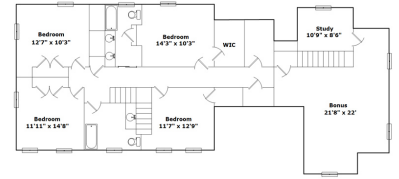

130 Stella Dora Dr. - Easley, SC 29642