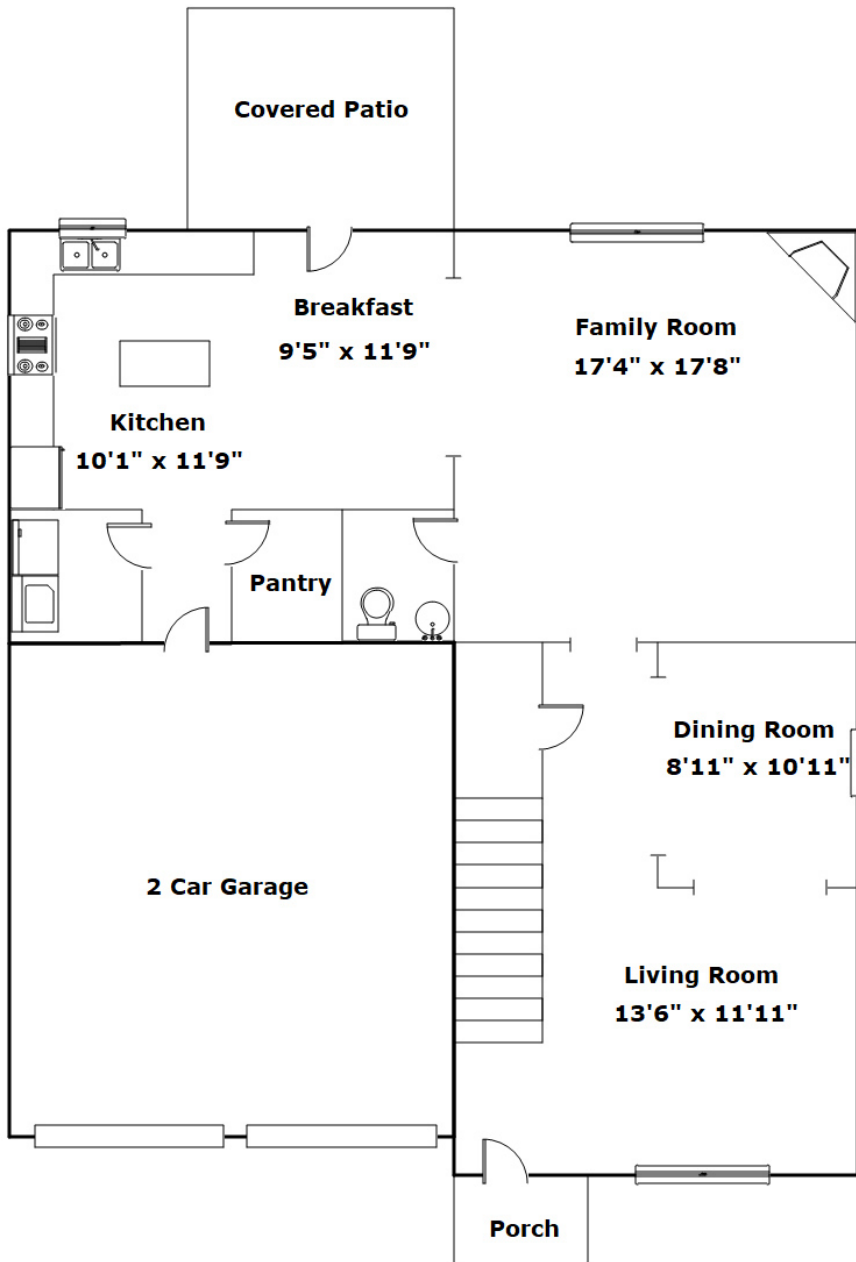

Drawn by: Look2 Homes Columbia

View this floor plan online at
<https://tours.look2homes.com/index/20921>

Ashton Hambright
Cell Phone: 803-960-1446
ashton.hambright@cbcarolinas.com
<http://ashton.cbintouch.com>

Information is deemed reliable but not guaranteed!

COLDWELL BANKER
REALTY