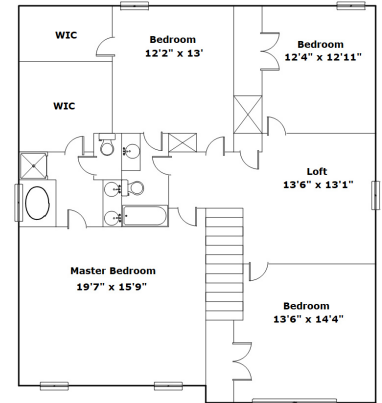

Drawn by: Look2 Homes Columbia

View this floor plan online at
<https://tours.look2homes.com/index/20921>

Ashton Hambright
Cell Phone: 803-960-1446
ashton.hambright@cbcarolinas.com
<http://ashton.cbintouch.com>

Information is deemed reliable but not guaranteed!

COLDWELL BANKER
REALTY