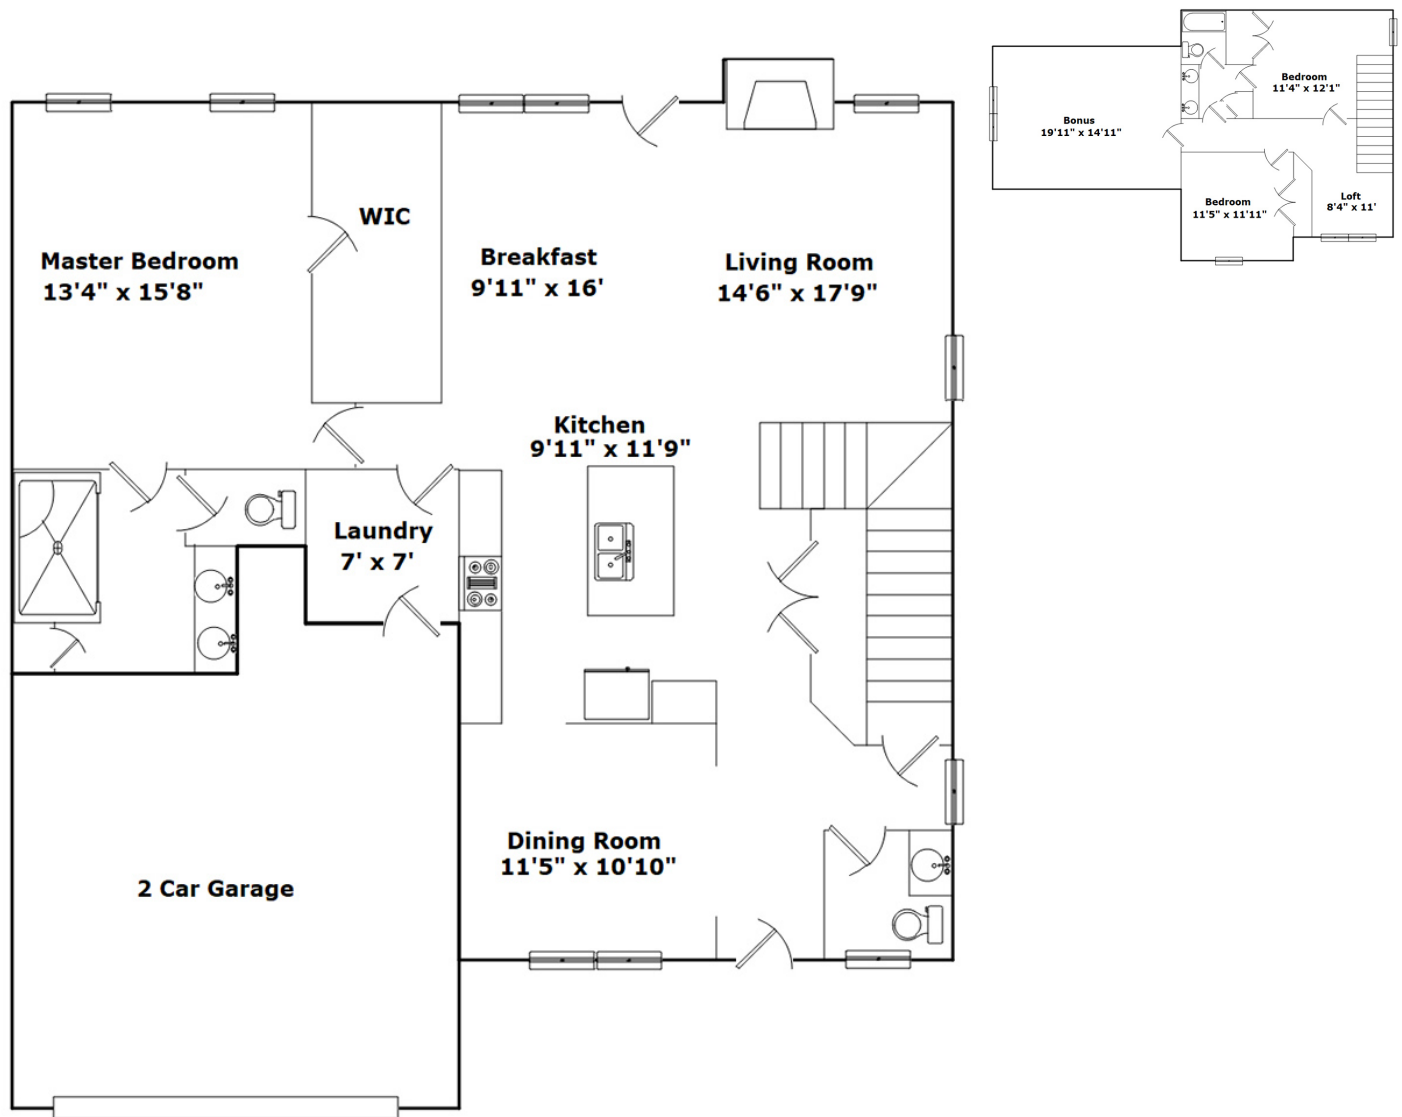

4443 Dashley Circle - Catawba, SC 29704

Drawn by: Look2 Home Marketing Upstate SC

View this floor plan online at
<https://tours.look2homes.com/index/20908>

Kathy Dills

Cell Phone: 803-325-4226

Kathy.Dills@RinehartRealty.com

<http://kdills.rinehartrealty.com>

Information is deemed reliable but not guaranteed!

Rinehart Realty