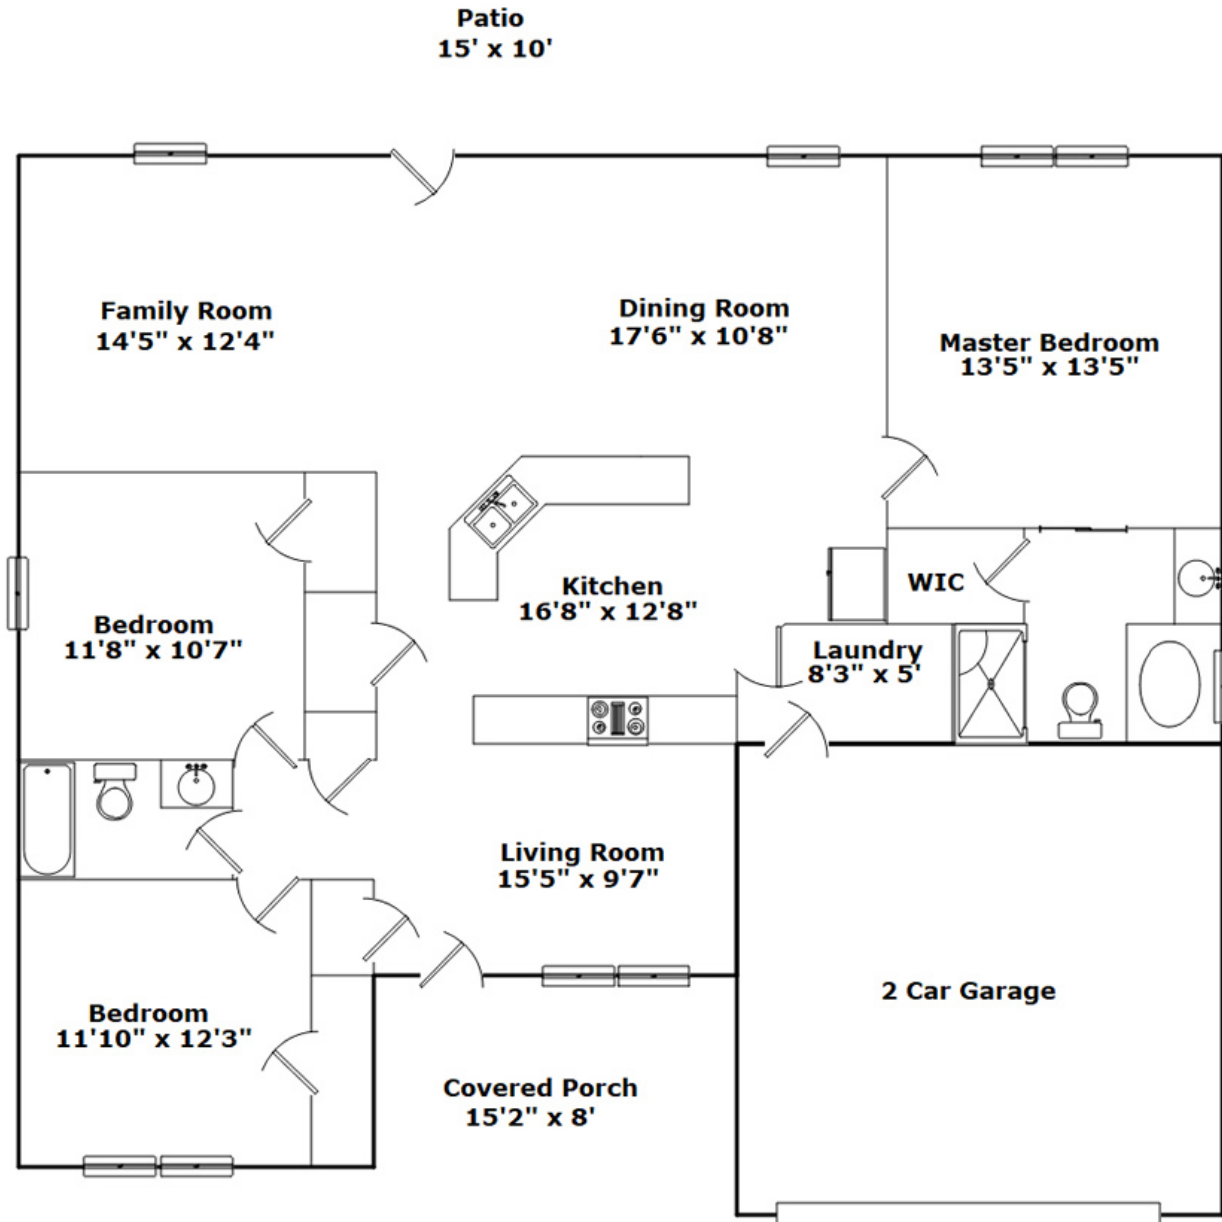

155 Beverly Dr. - Easley, SC 29640

Drawn by: Look2 Home Marketing Upstate SC
<https://tours.look2homes.com/index/20907>

Dan Bracken

Cell Phone: 864-380-4537

dan@leonardibracken.com

<http://www.leonardibracken.com/>

Information is deemed reliable but not guaranteed!

**LEONARDI
BRACKEN**
REAL ESTATE