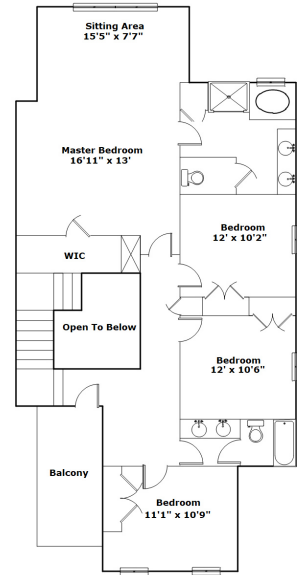

205 Dove Chase Trail - Lexington, SC 29072