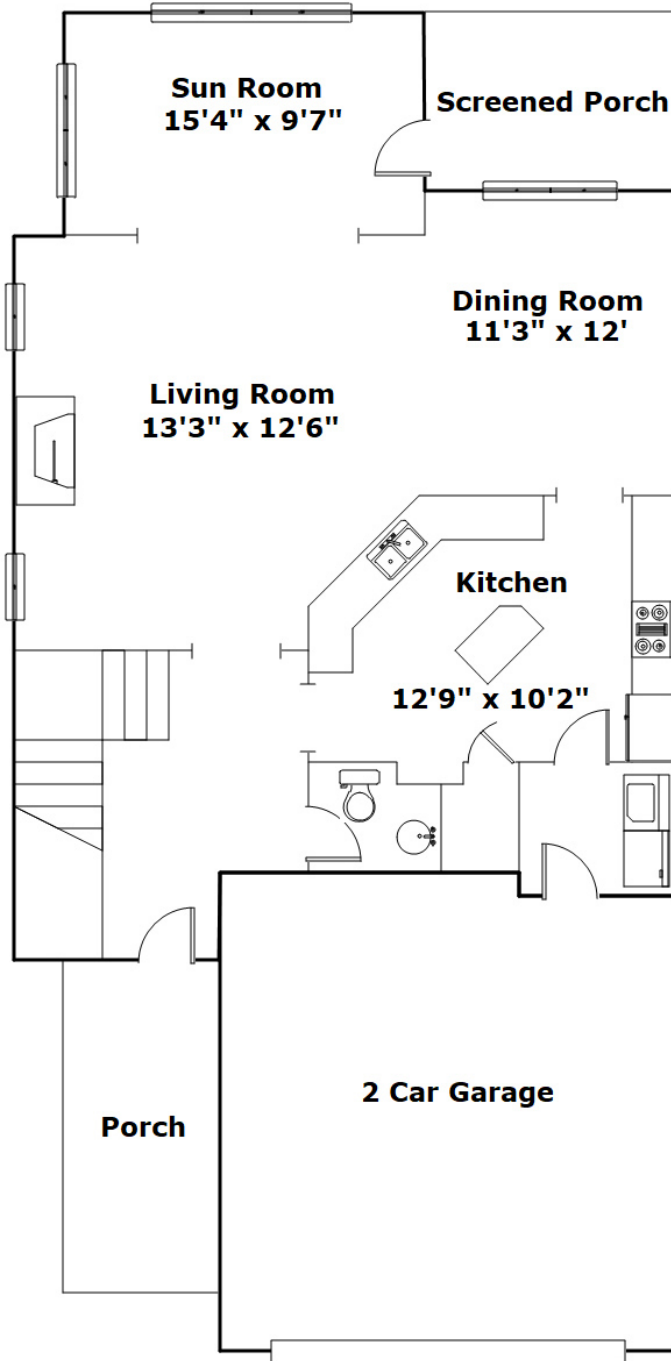

205 Dove Chase Trail - Lexington, SC 29072