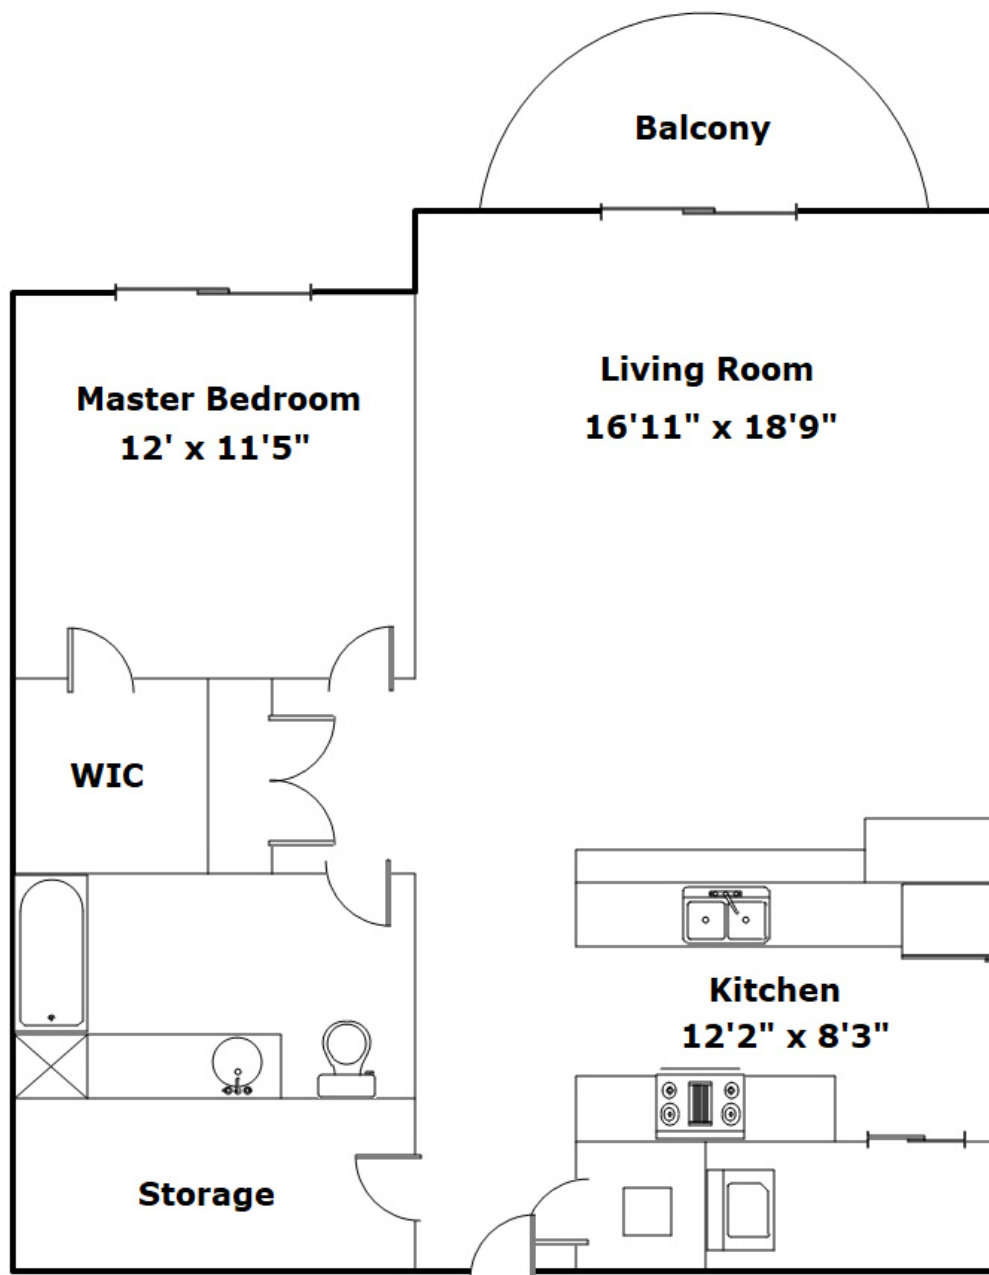

Drawn by: Look2 Homes Columbia
<https://tours.look2homes.com/index/20896>

Sarah Bennett
Cell Phone: 803-807-0505
sarah@sarahtherealtor.com

Information is deemed reliable but not guaranteed!