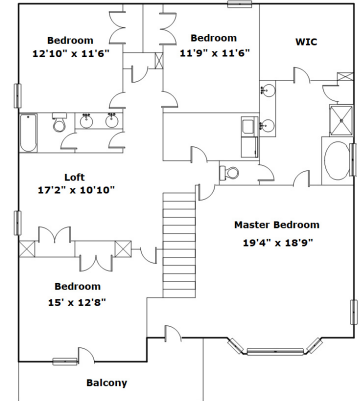

241 Woodmill Circle - Lexington, SC 29072

Drawn by: Look2 Homes Columbia

View this floor plan online at
<https://tours.look2homes.com/index/20894>

Tammy Hoey
Cell Phone: 803-546-4882
colahomesales@gmail.com

Information is deemed reliable but not guaranteed!

MEDLEY