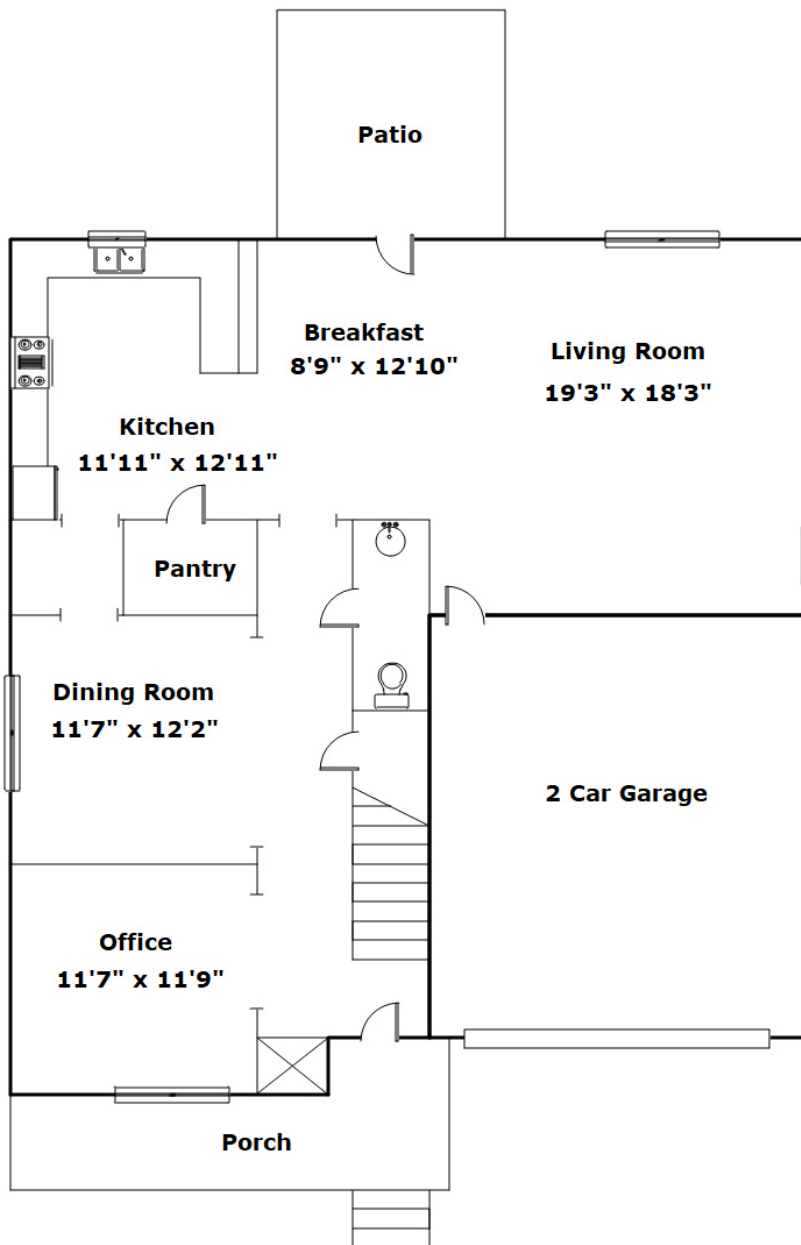

241 Woodmill Circle - Lexington, SC 29072

Drawn by: Look2 Homes Columbia

View this floor plan online at
<https://tours.look2homes.com/index/20894>

Tammy Hoey
Cell Phone: 803-546-4882
colahomesales@gmail.com

Information is deemed reliable but not guaranteed!

MEDLEY