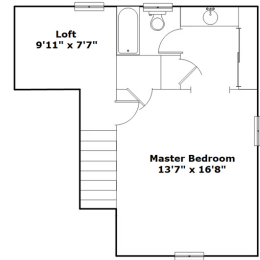

143 Minehead Ct - Irmo, SC 29063

Presenting a beautiful home for your consideration!

Property Details

3 Bedroom(s)
2 Bath(s)

SQFT

Total	1510
Main Level	998
Upper Level	512

Jim Leitherer

Office Phone: 803-915-8317

Cell Phone: 803-298-0054

jimleitherer@gmail.com

Information is deemed reliable but not guaranteed!

143 Minehead Ct - Irmo, SC 29063

Drawn by: Look2 Homes Columbia

View this floor plan online at
<https://tours.look2homes.com/index/20884>