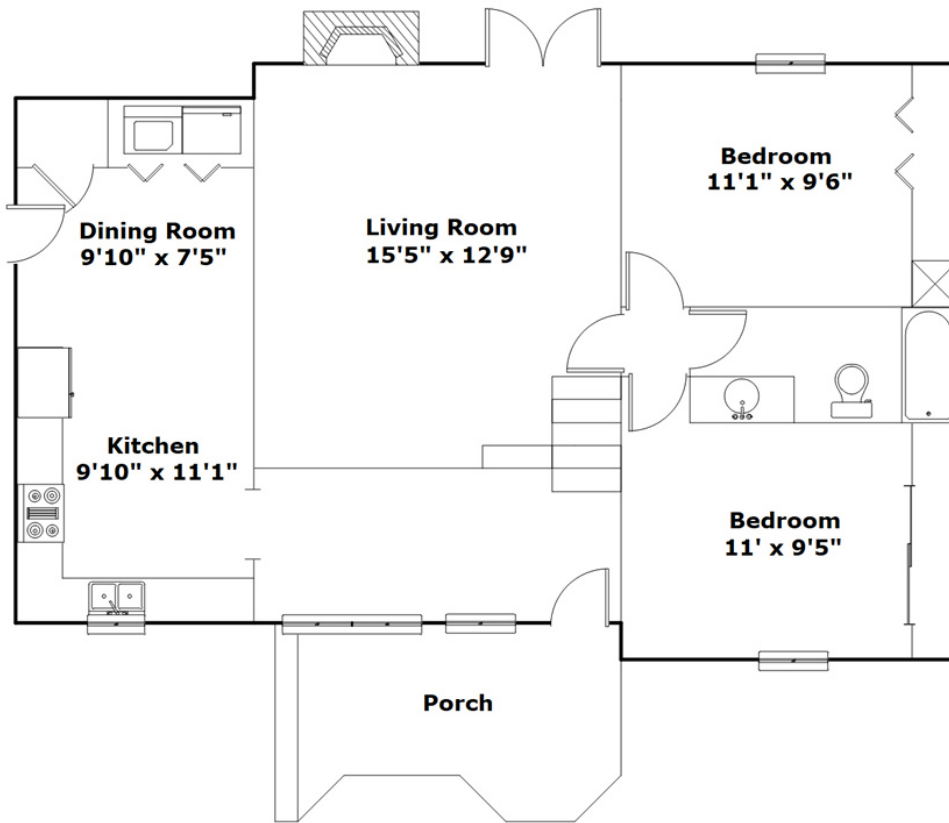

143 Minehead Ct - Irmo, SC 29063